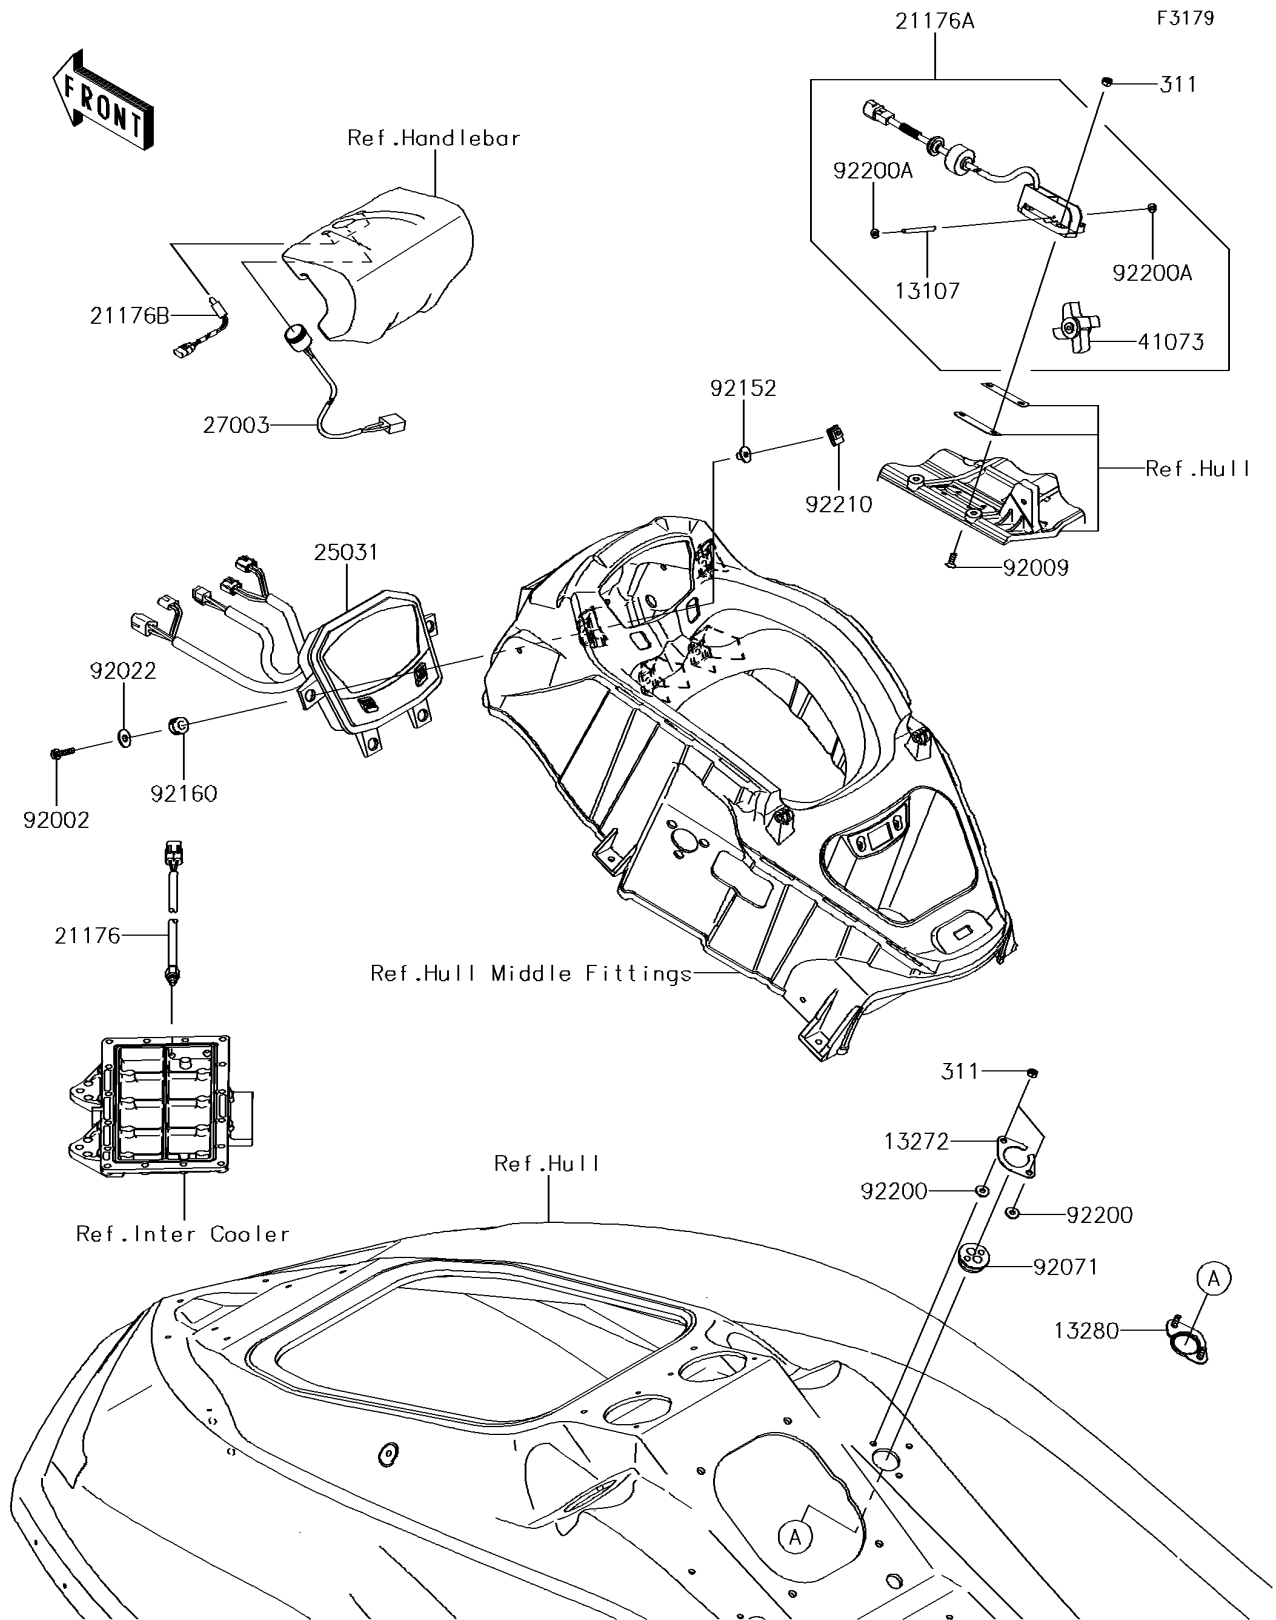

2017 JET SKI® ULTRA® 310X

PARTS DIAGRAM

Meters

2017 JET SKI® ULTRA® 310X

PARTS LIST

Meters

ITEM NAME

PART NUMBER

QUANTITY
