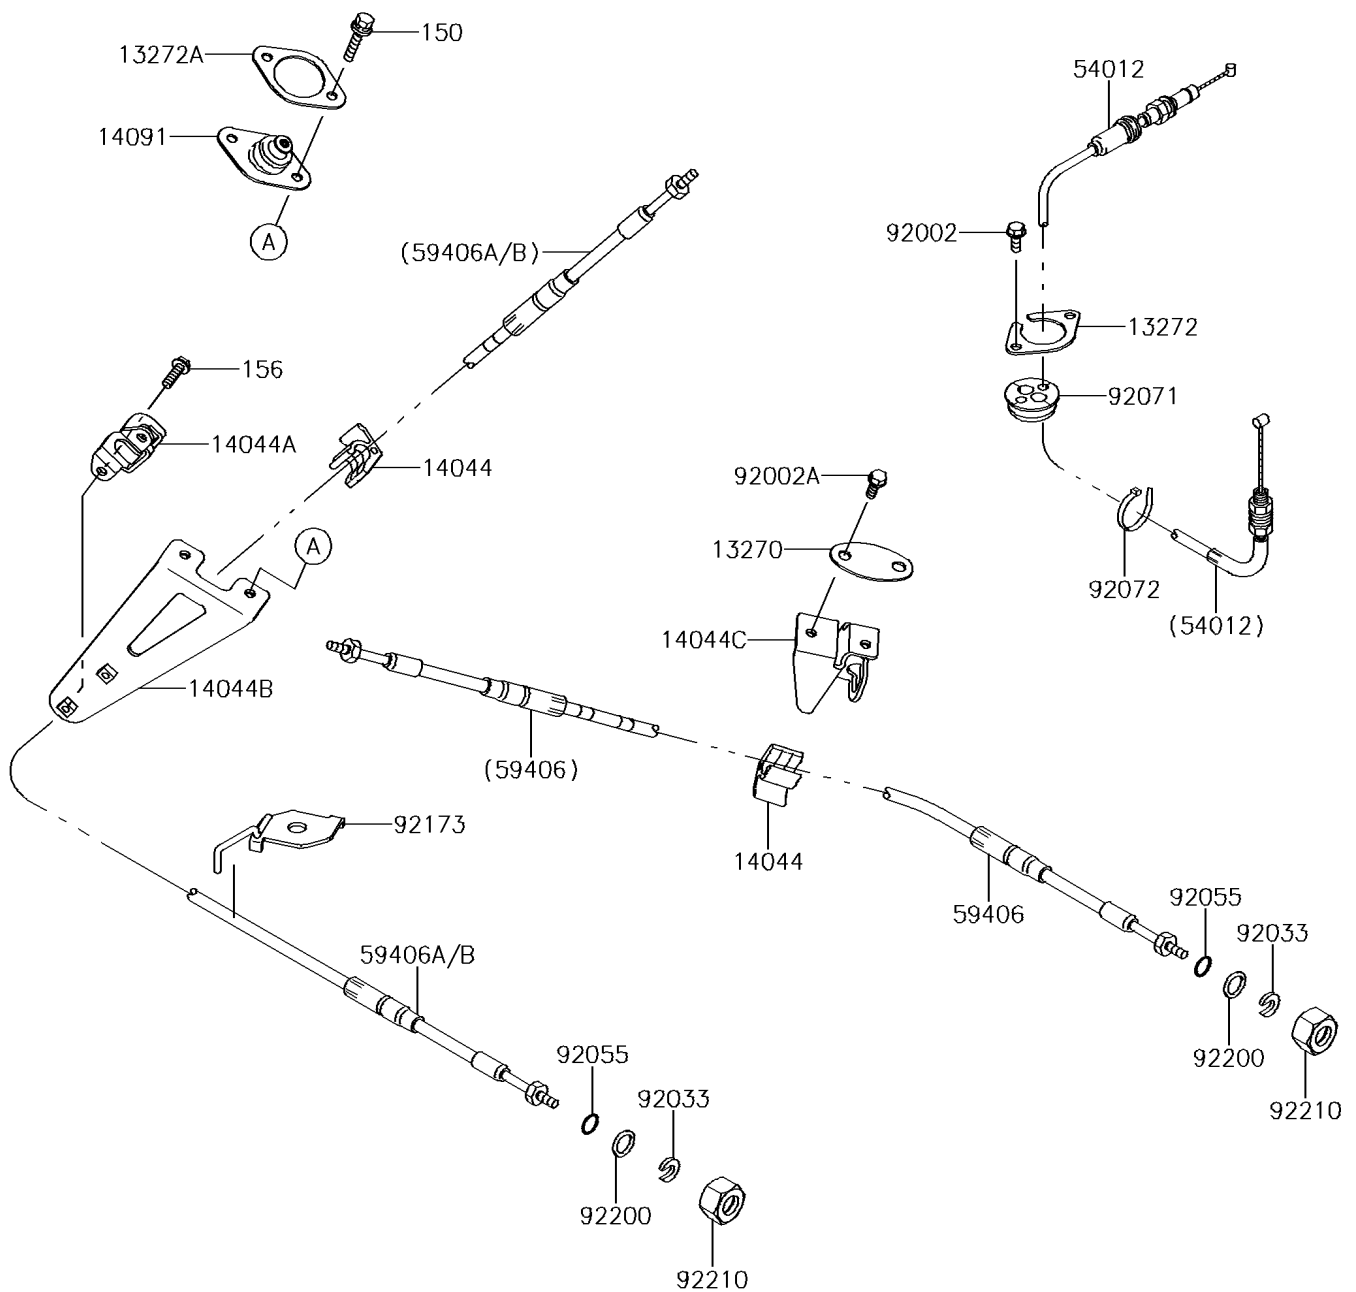

2017 JET SKI® ULTRA® 310X

PARTS DIAGRAM

Cables

F3175

2017 JET SKI® ULTRA® 310X

PARTS LIST

Cables

ITEM NAME

PART NUMBER

QUANTITY
