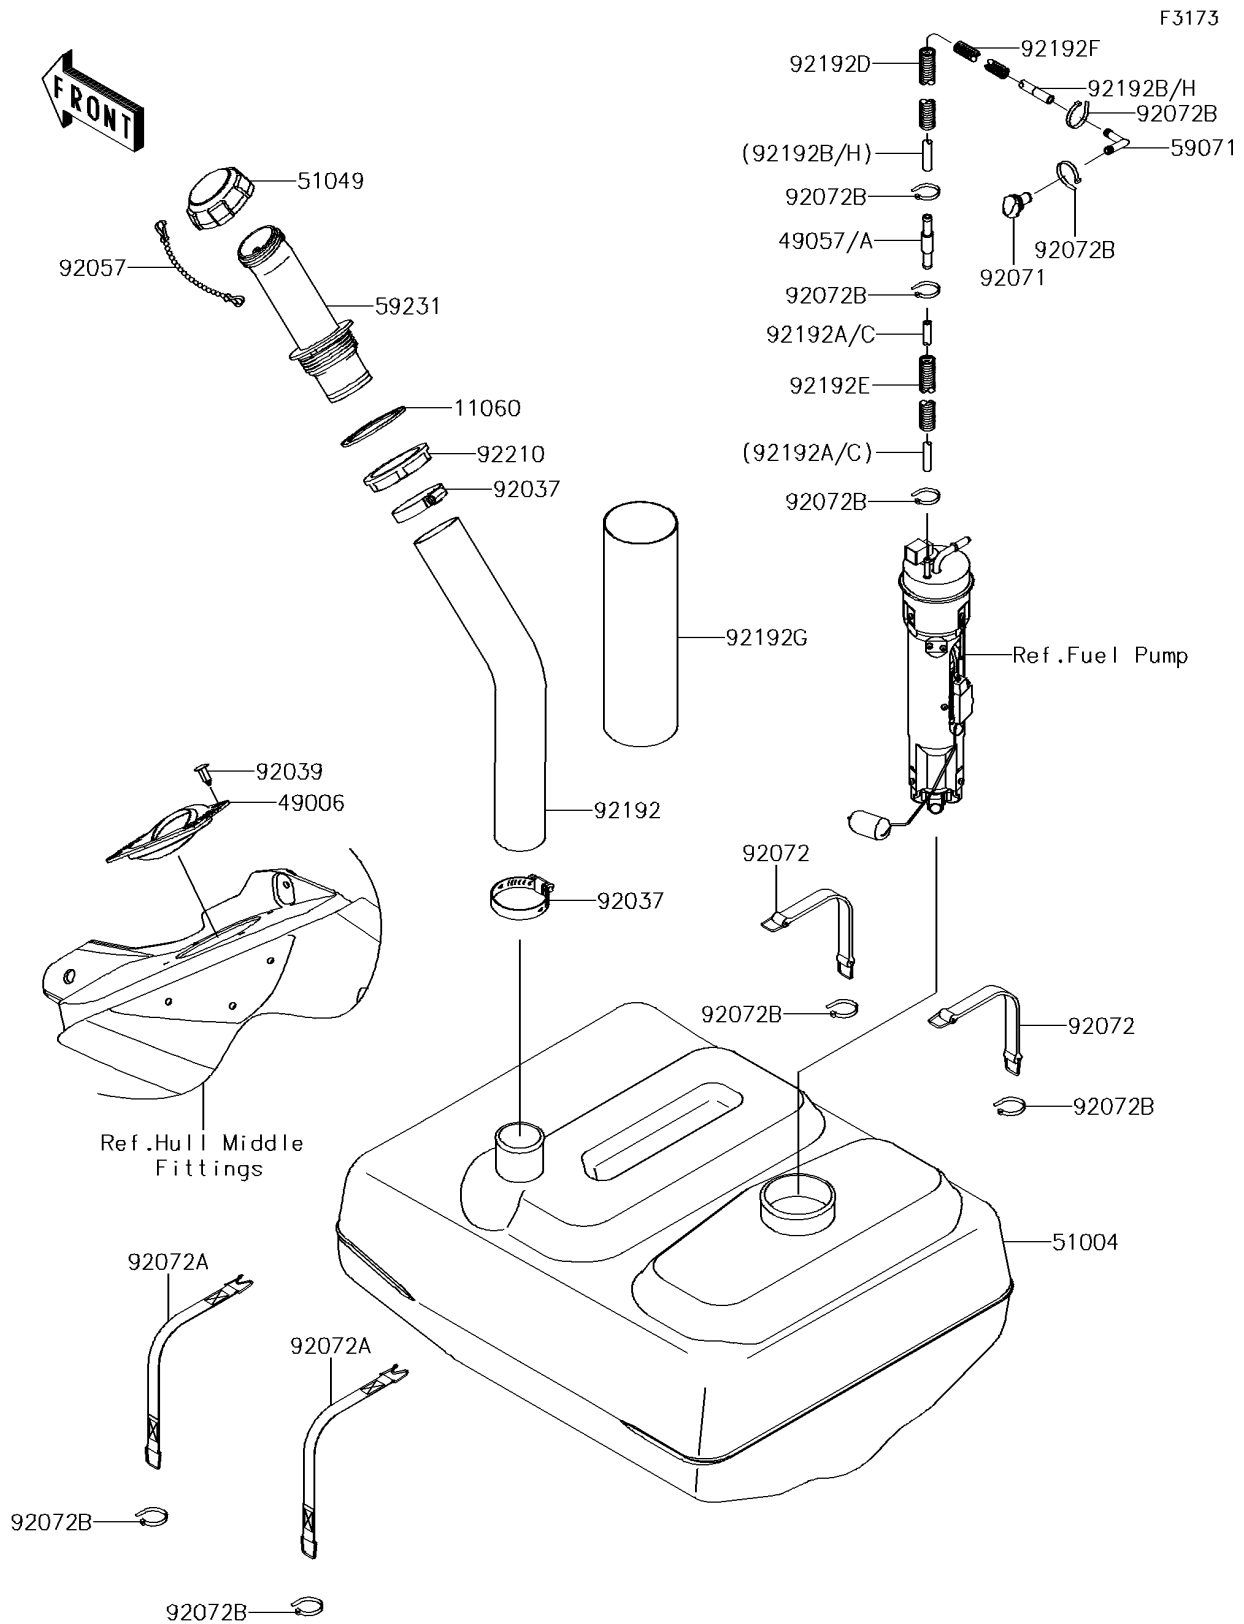

2017 JET SKI® ULTRA® 310X

PARTS DIAGRAM

Fuel Tank

2017 JET SKI® ULTRA® 310X

PARTS LIST

Fuel Tank

ITEM NAME

PART NUMBER

QUANTITY
