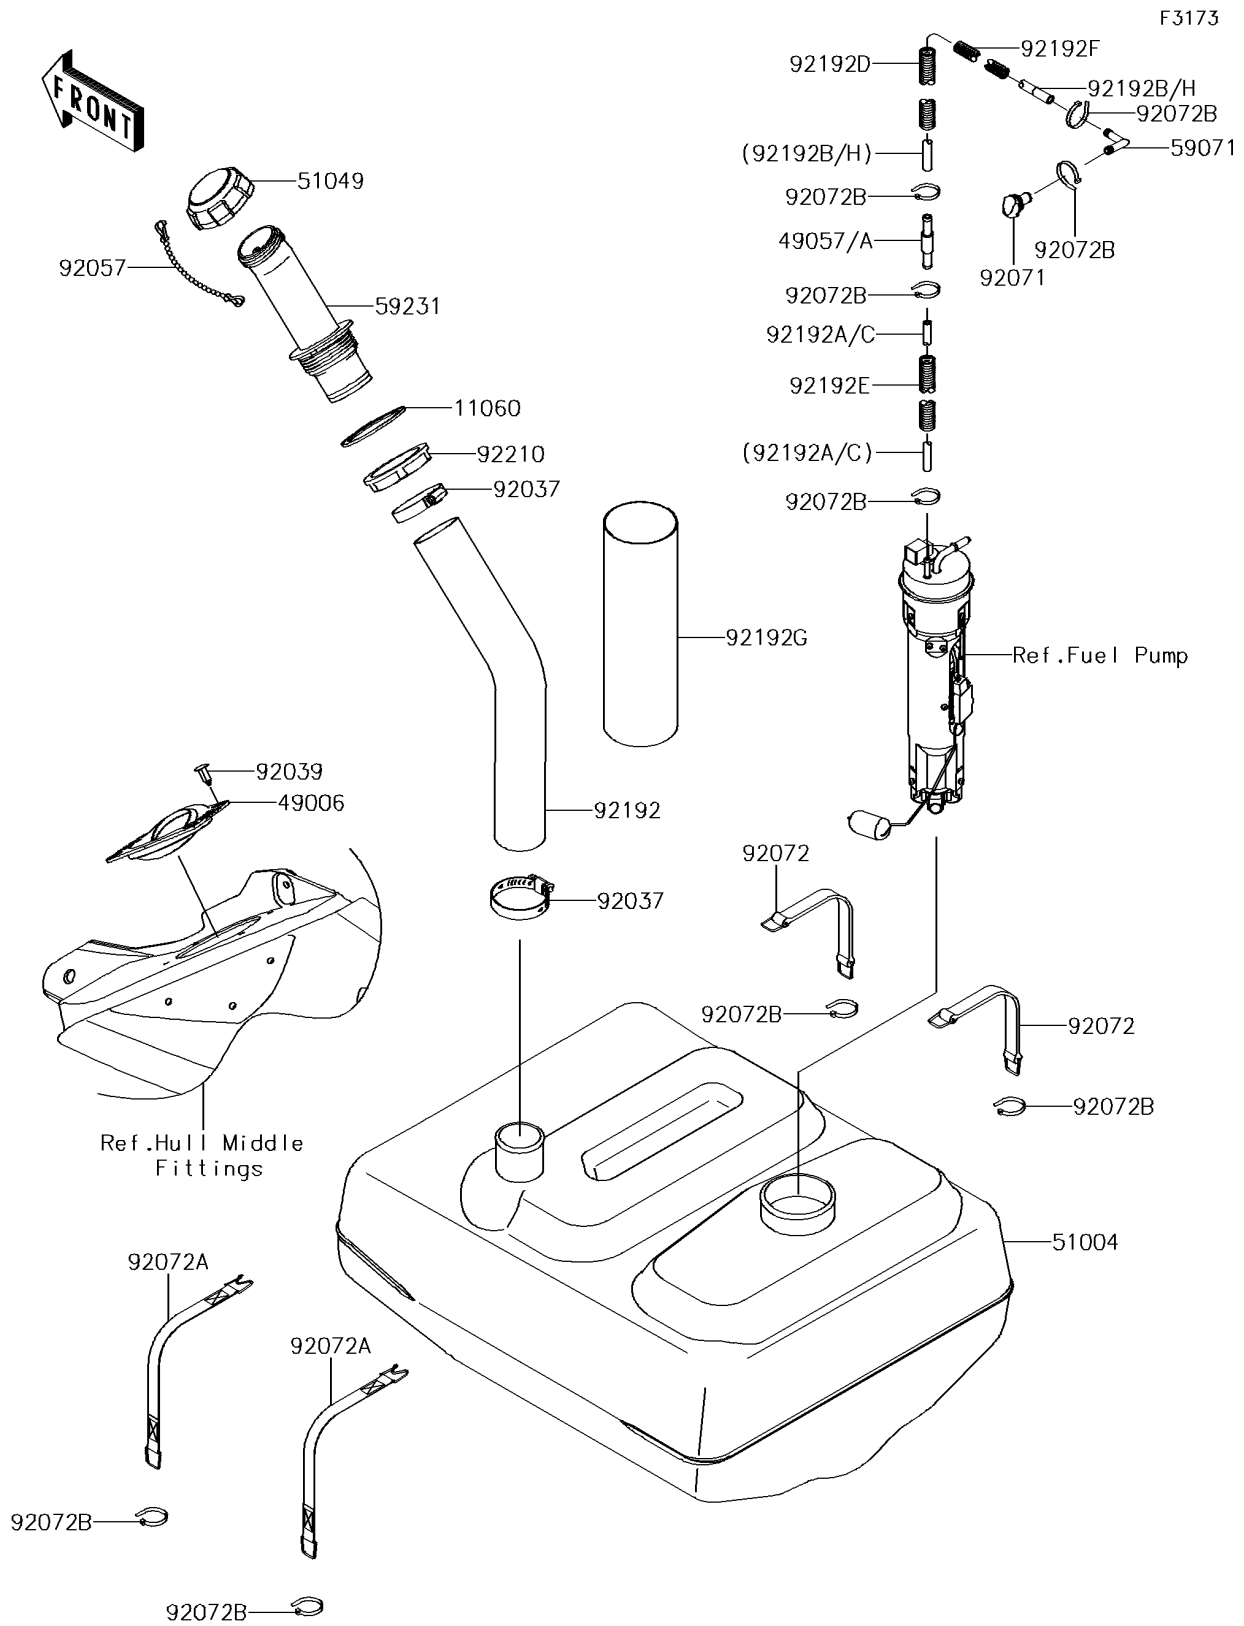

2014 JET SKI® ULTRA® 310X

PARTS DIAGRAM

Fuel Tank

2014 JET SKI® ULTRA® 310X

PARTS LIST

Fuel Tank

ITEM NAME

PART NUMBER

QUANTITY
