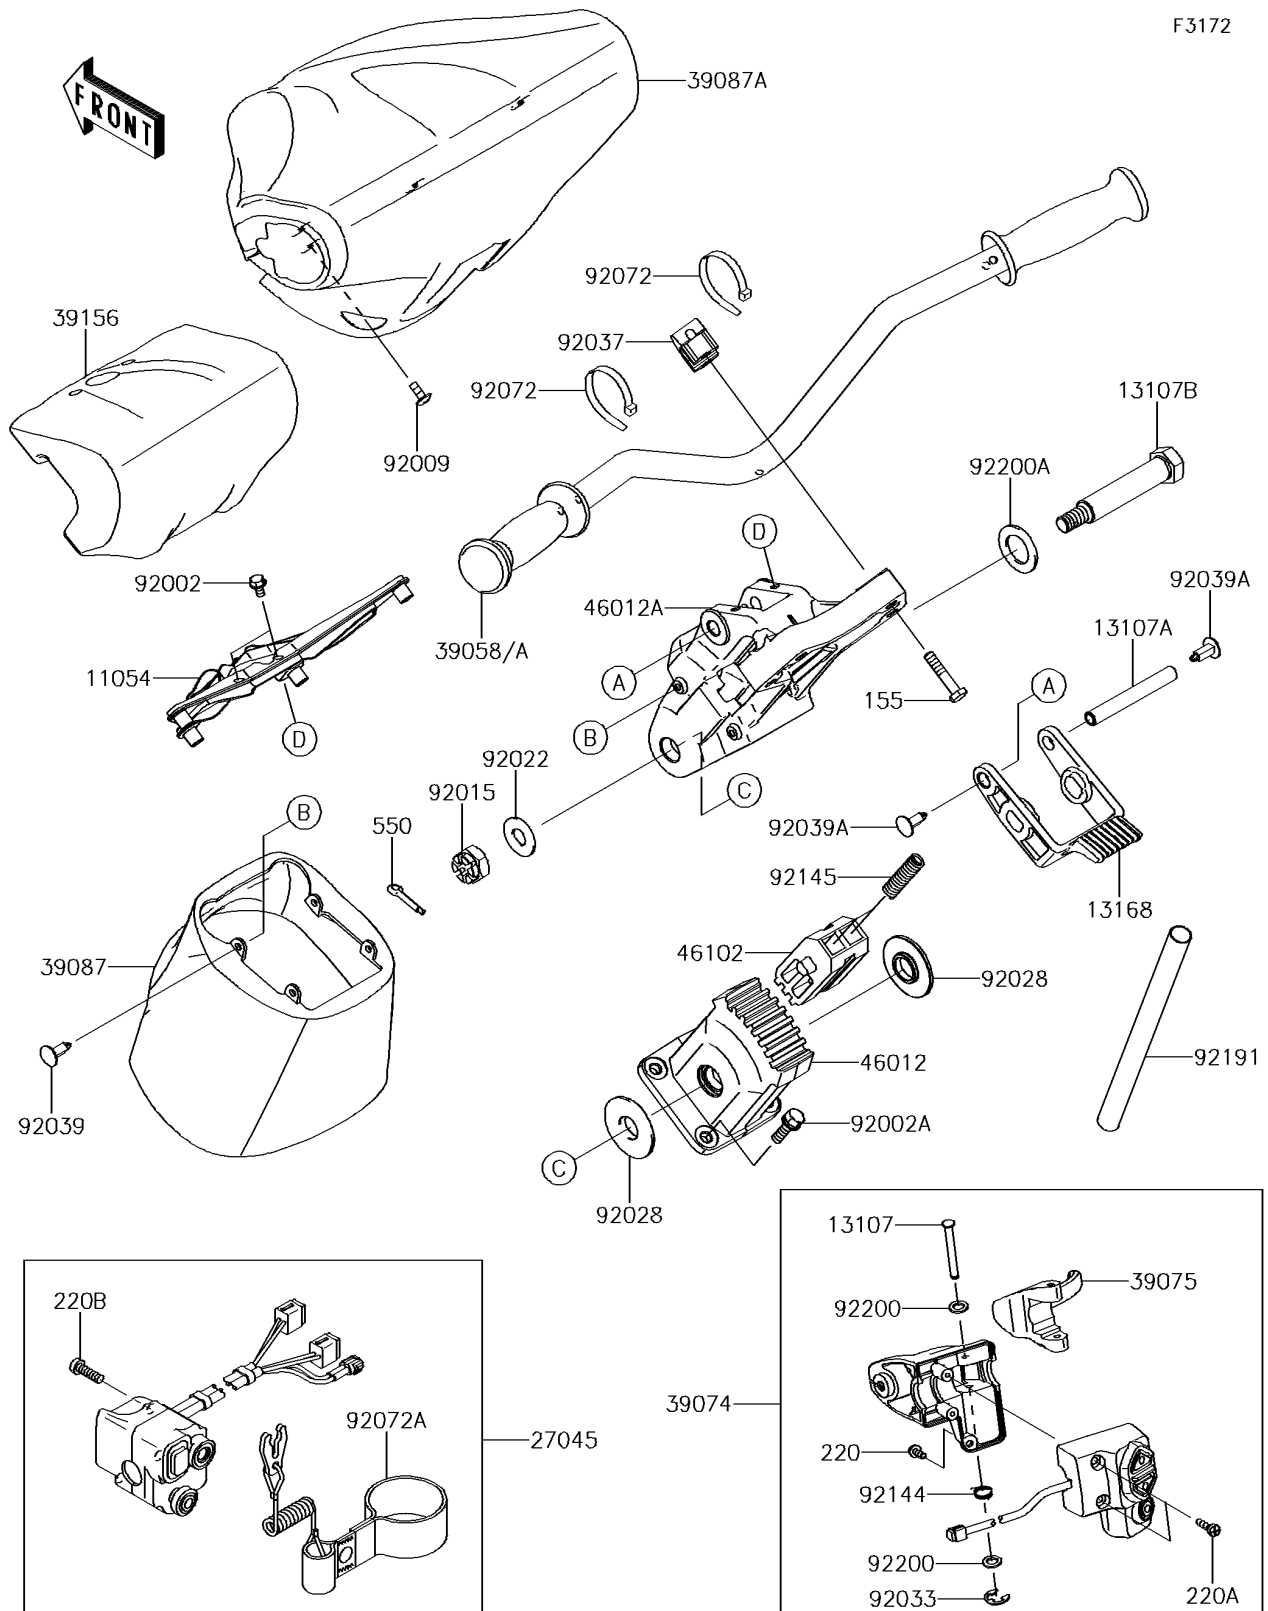

2017 JET SKI® ULTRA® 310X

PARTS DIAGRAM

Handlebar

F3172

2017 JET SKI® ULTRA® 310X

PARTS LIST

Handlebar

ITEM NAME

PART NUMBER

QUANTITY
