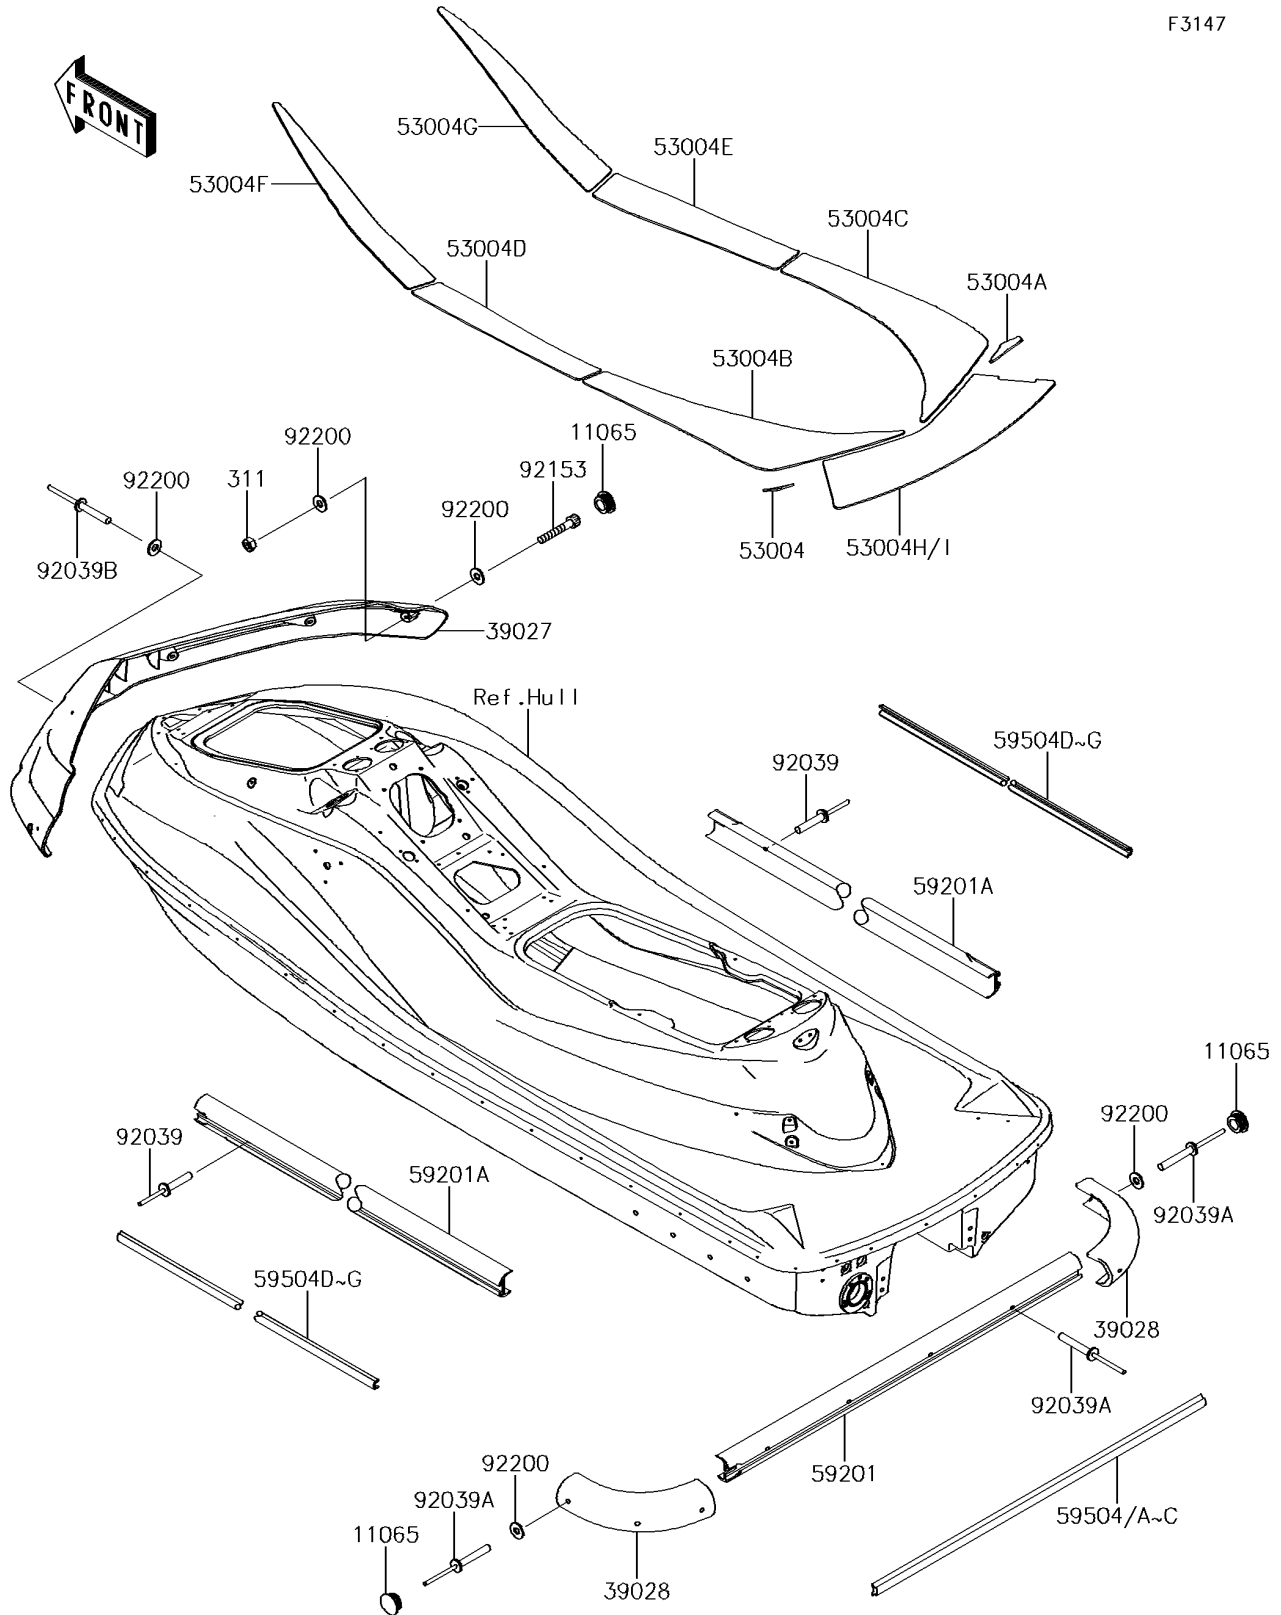

2017 JET SKI® ULTRA® 310X

PARTS DIAGRAM

Pads

F3147

2017 JET SKI® ULTRA® 310X

PARTS LIST

Pads

ITEM NAME

PART NUMBER

QUANTITY
