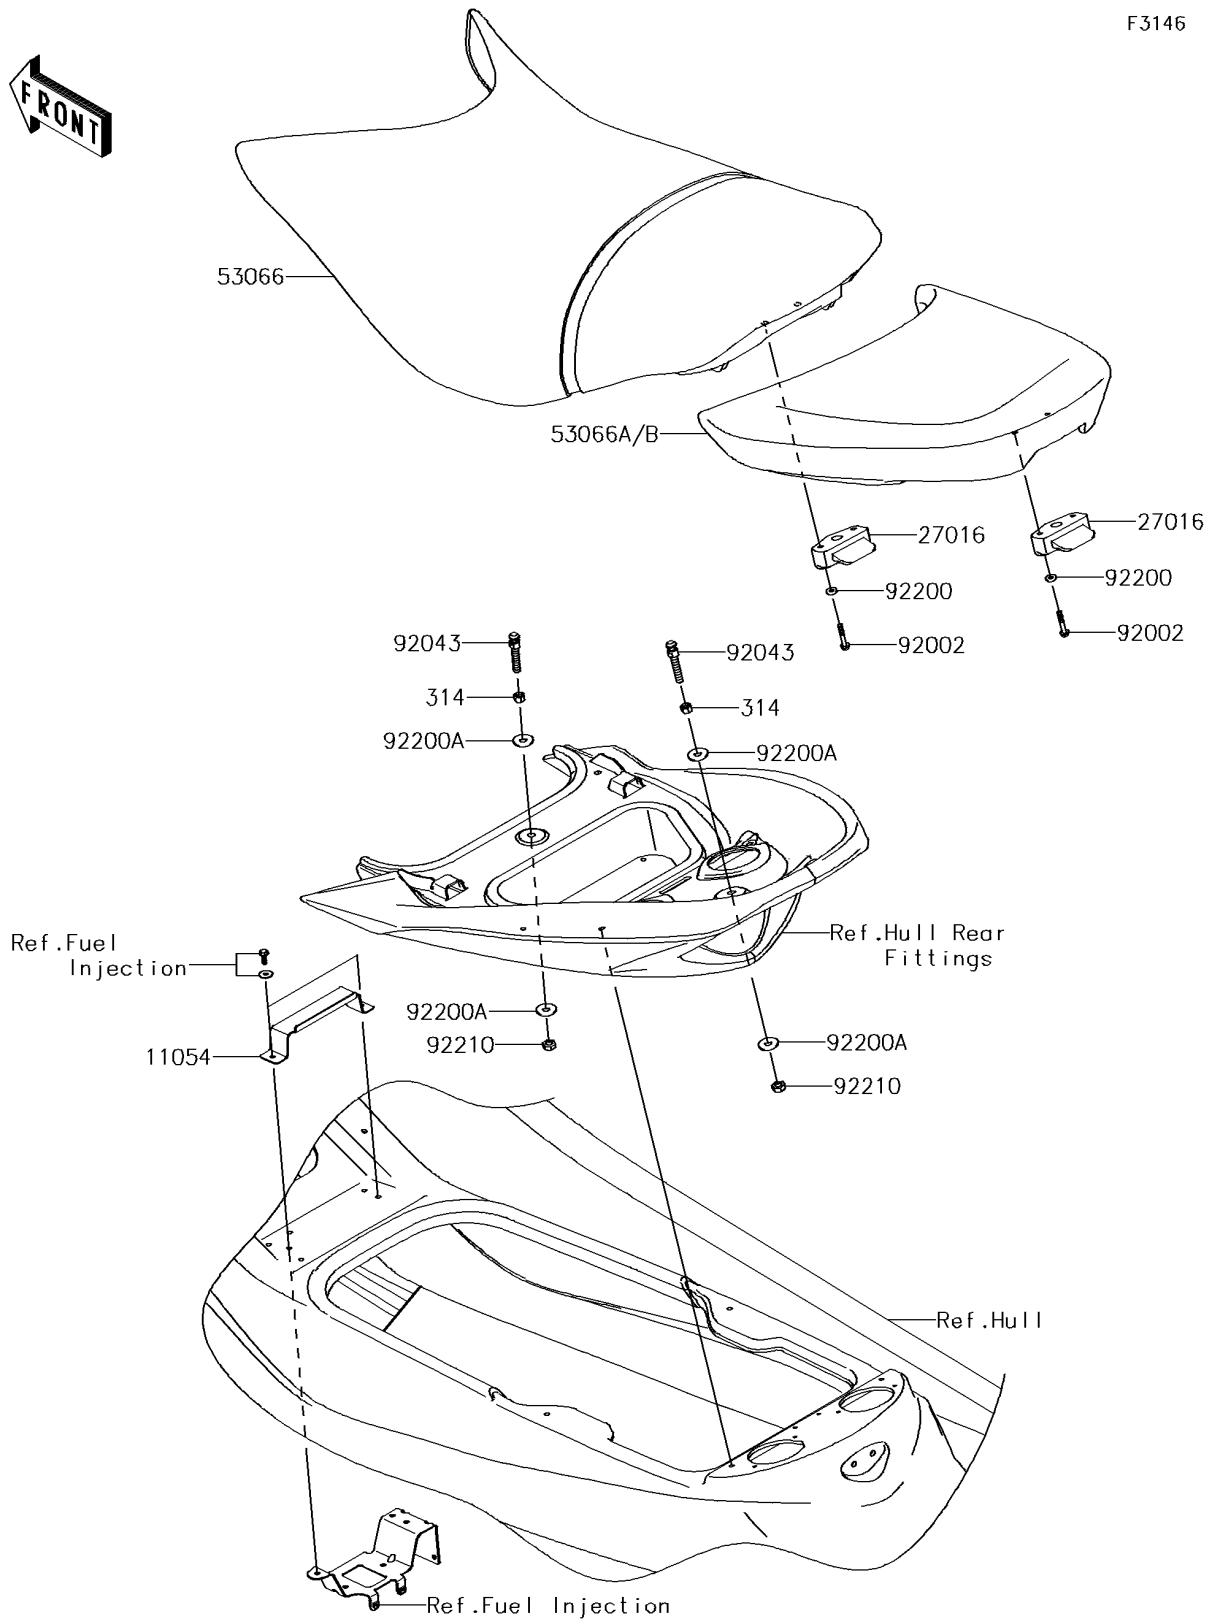

2014 JET SKI® ULTRA® 310X

PARTS DIAGRAM

Seat

F3146

2014 JET SKI® ULTRA® 310X

PARTS LIST

Seat

ITEM NAME

PART NUMBER

QUANTITY
