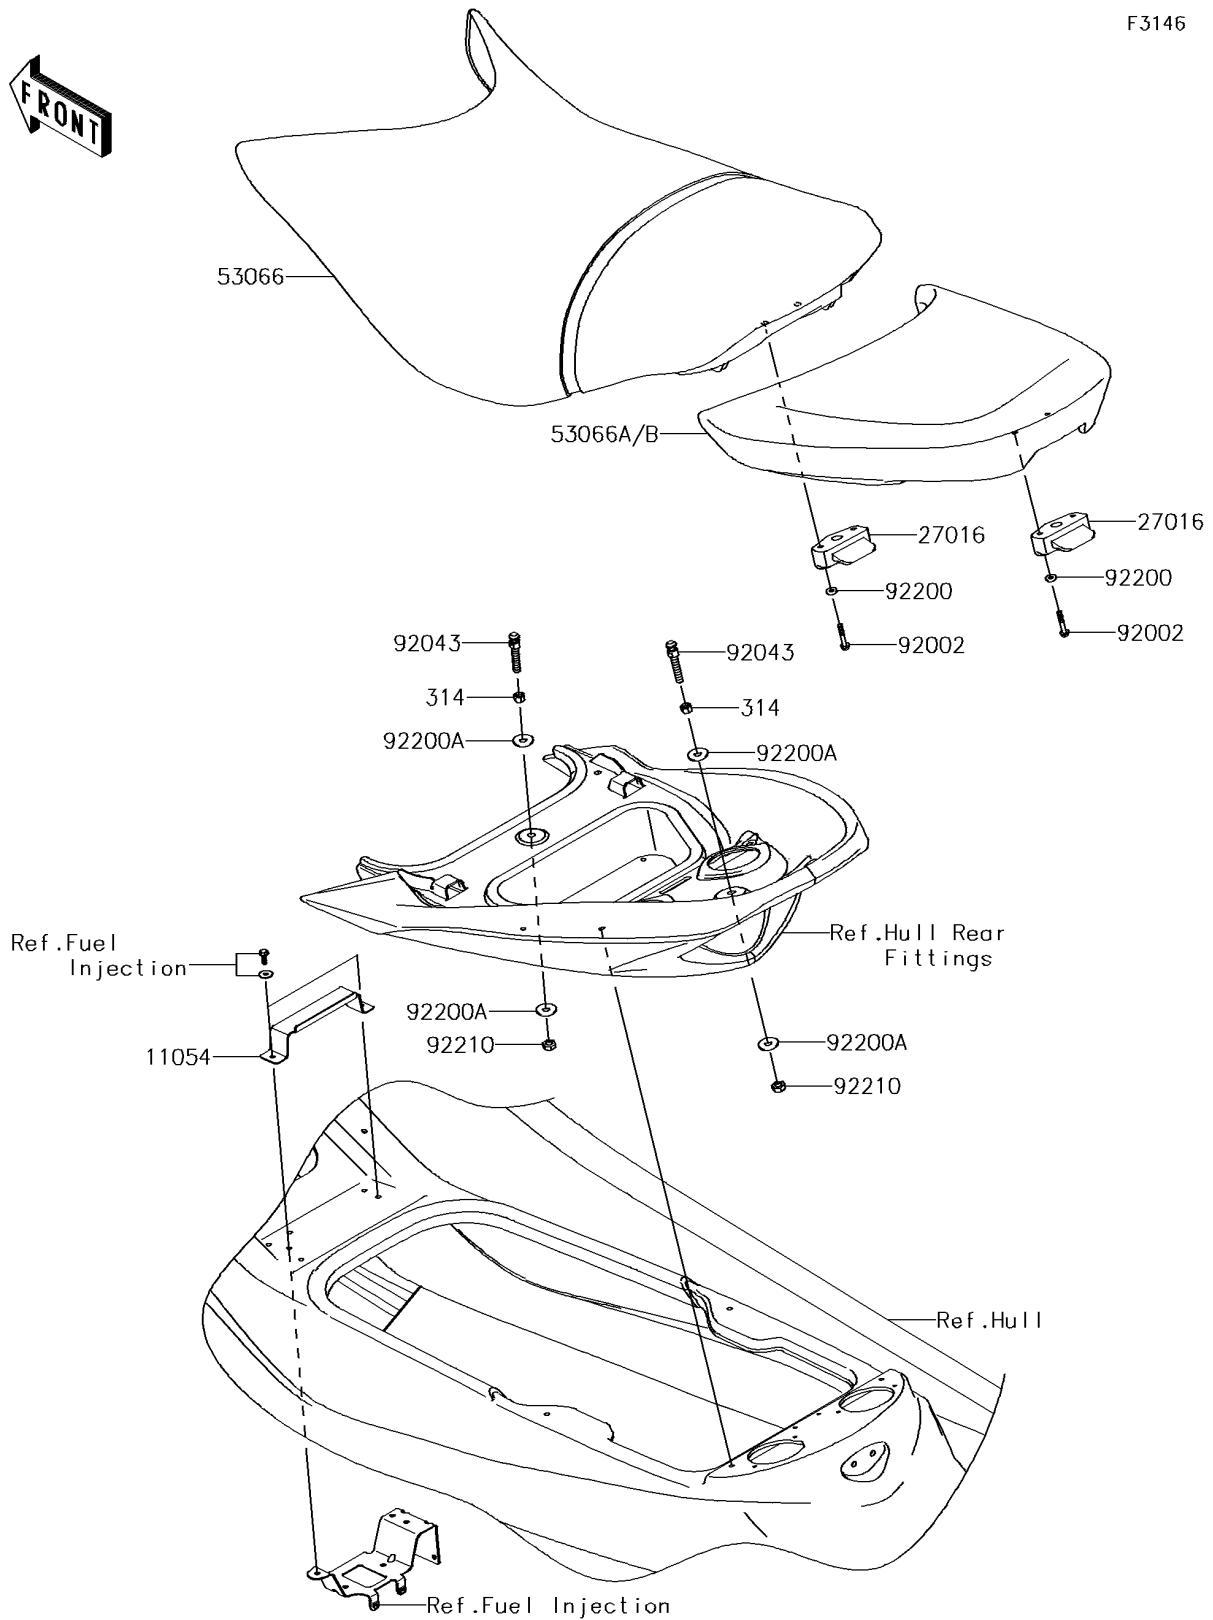

2017 JET SKI® ULTRA® 310X

PARTS DIAGRAM

Seat

F3146

2017 JET SKI® ULTRA® 310X

PARTS LIST

Seat

ITEM NAME

PART NUMBER

QUANTITY
