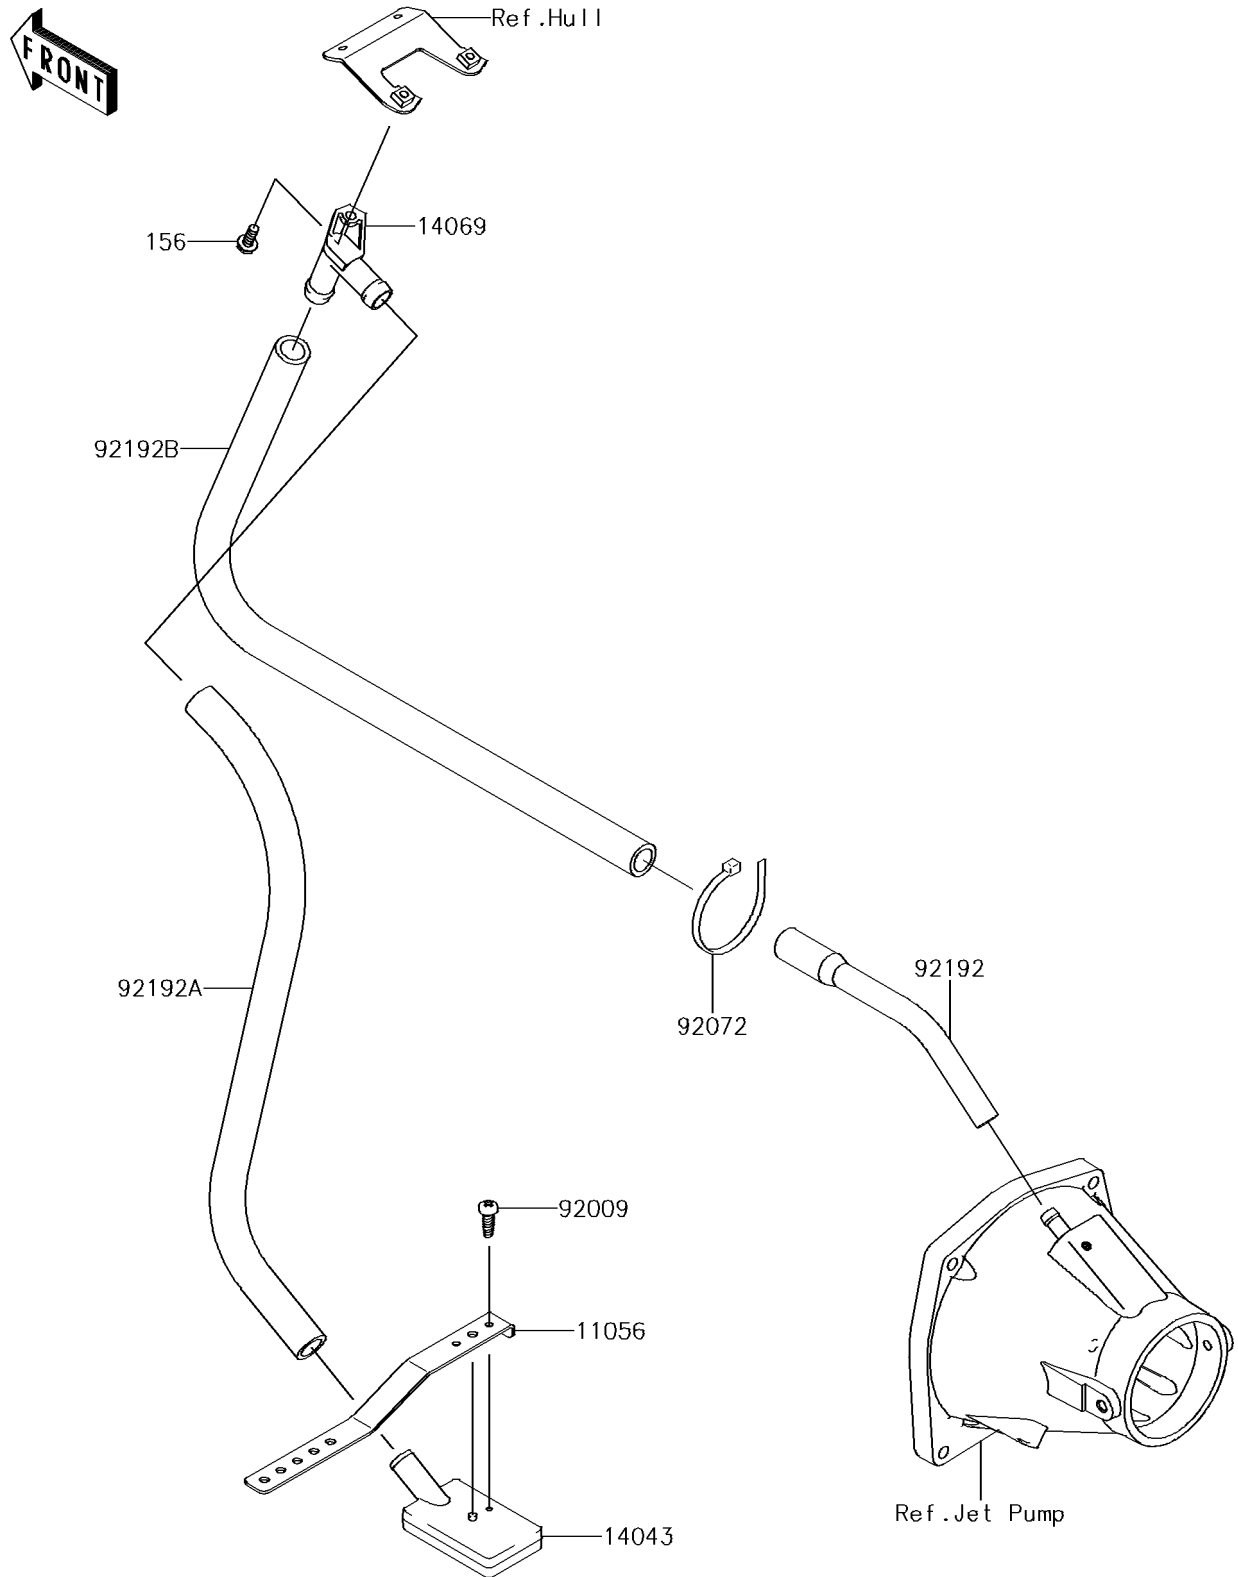

2017 JET SKI® ULTRA® 310X

PARTS DIAGRAM

Bilge System

F3145

2017 JET SKI® ULTRA® 310X

PARTS LIST

Bilge System

ITEM NAME

PART NUMBER

QUANTITY
