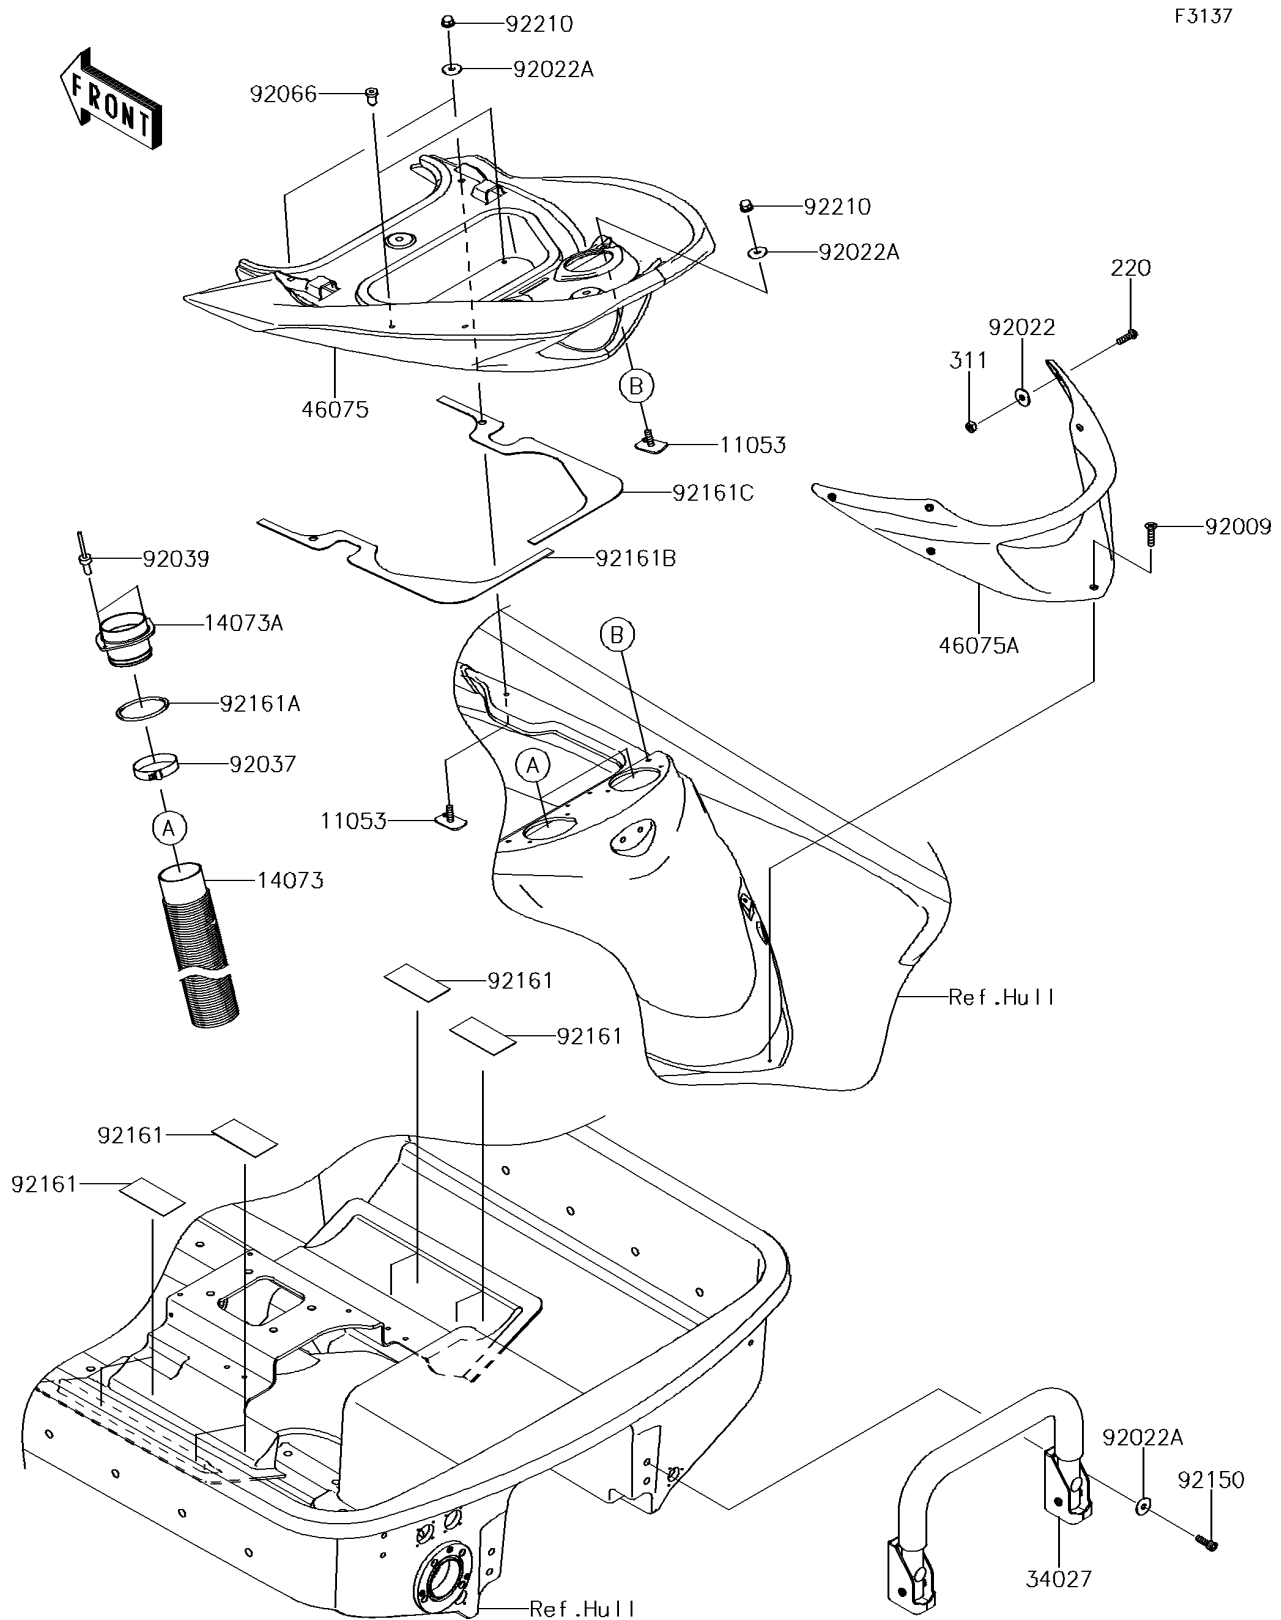

2014 JET SKI® ULTRA® 310X

PARTS DIAGRAM

Hull Rear Fittings

2014 JET SKI® ULTRA® 310X

PARTS LIST

Hull Rear Fittings

ITEM NAME

PART NUMBER

QUANTITY
