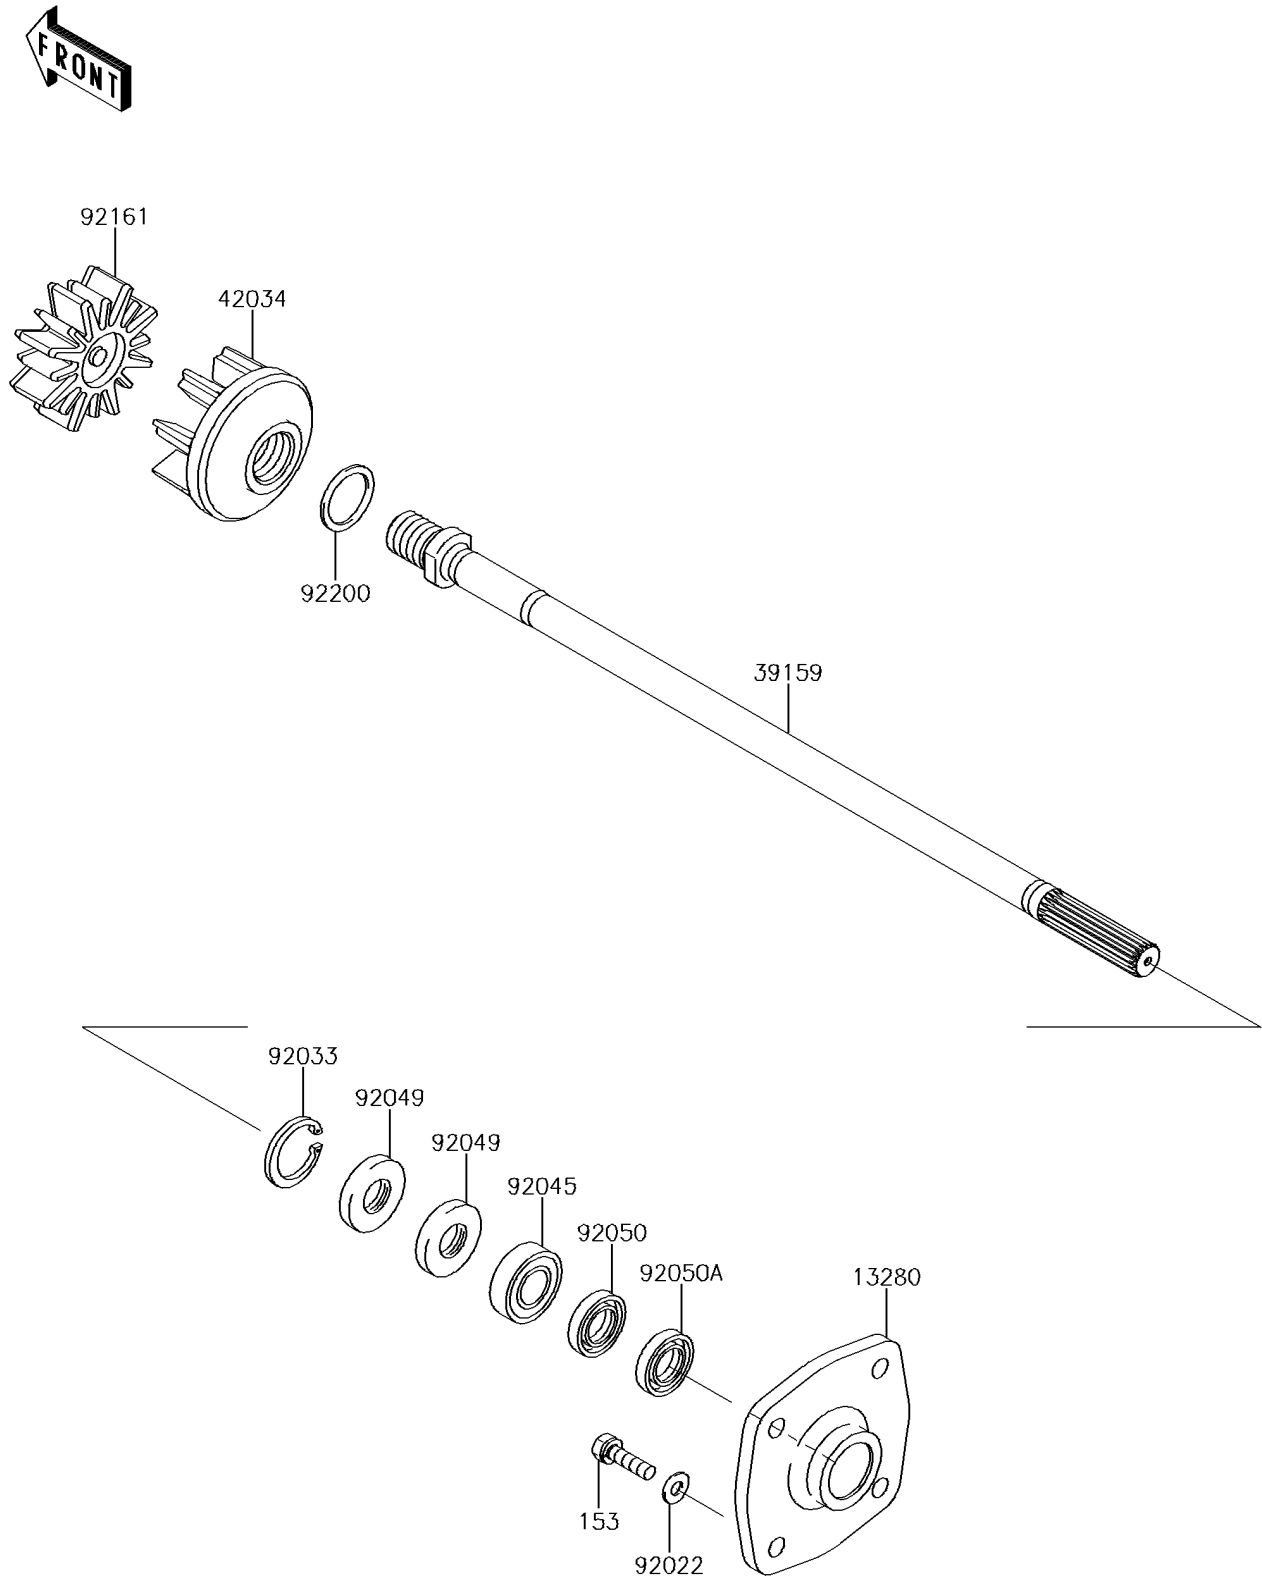

2014 JET SKI® ULTRA® 310X

PARTS DIAGRAM

Drive Shaft

E3134

2014 JET SKI® ULTRA® 310X

PARTS LIST

Drive Shaft

ITEM NAME

PART NUMBER

QUANTITY
