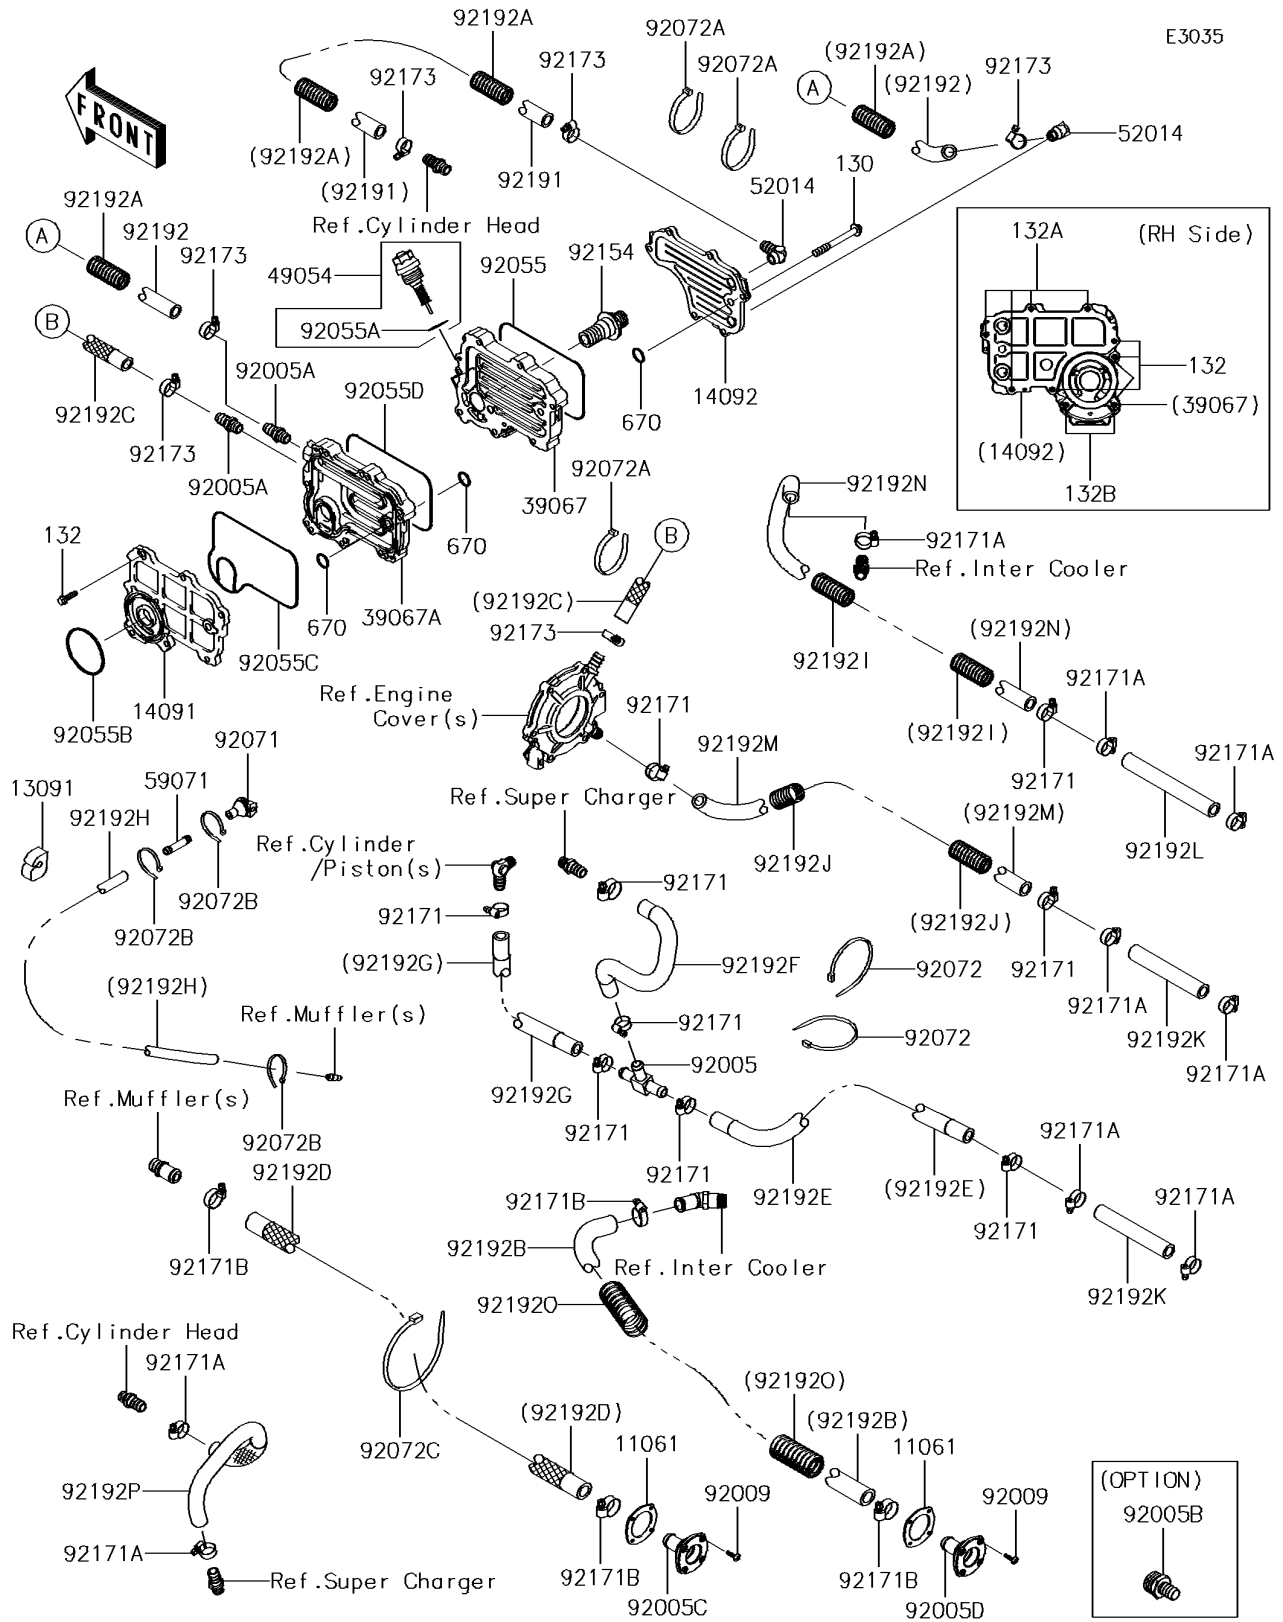

2017 JET SKI® ULTRA® 310X

PARTS DIAGRAM

Cooling

2017 JET SKI® ULTRA® 310X

PARTS LIST

Cooling

ITEM NAME

PART NUMBER

QUANTITY
