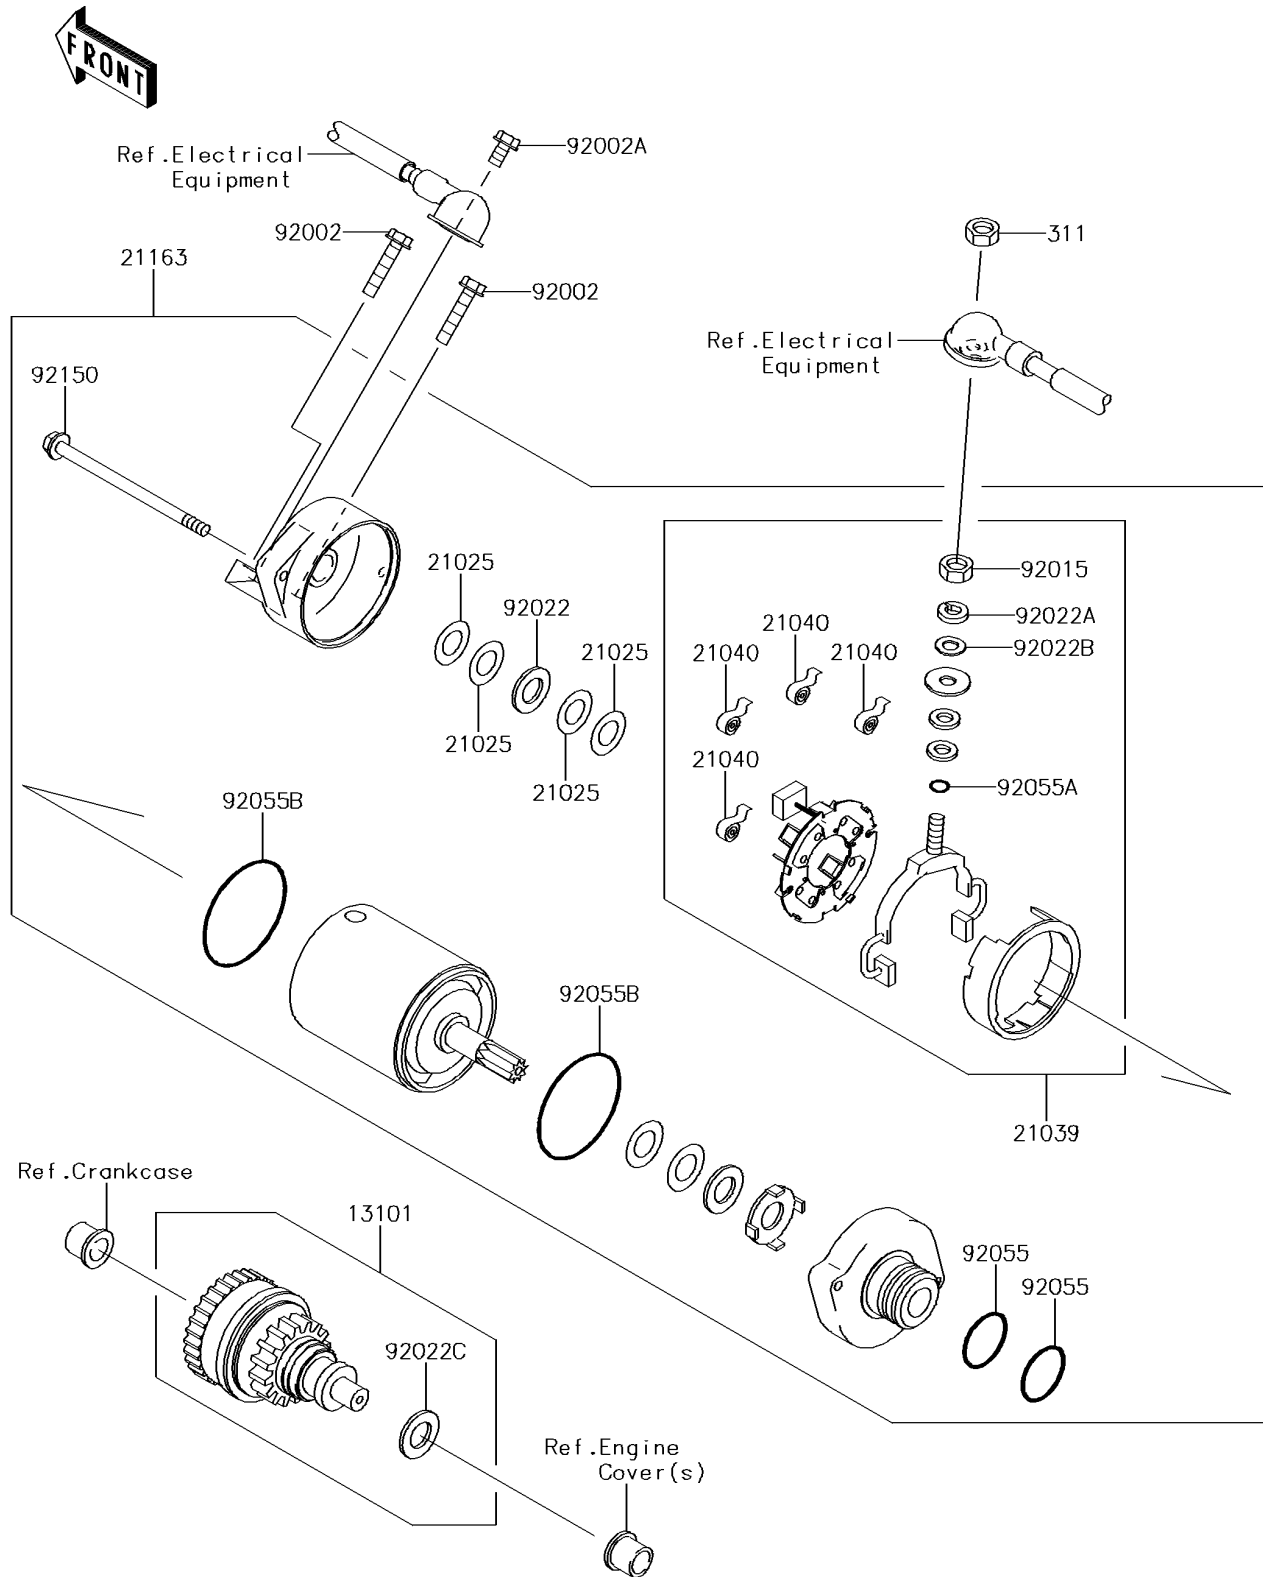

2018 JET SKI® ULTRA® 310X

PARTS DIAGRAM

Starter Motor

E1840

2018 JET SKI® ULTRA® 310X

PARTS LIST

Starter Motor

ITEM NAME

PART NUMBER

QUANTITY
