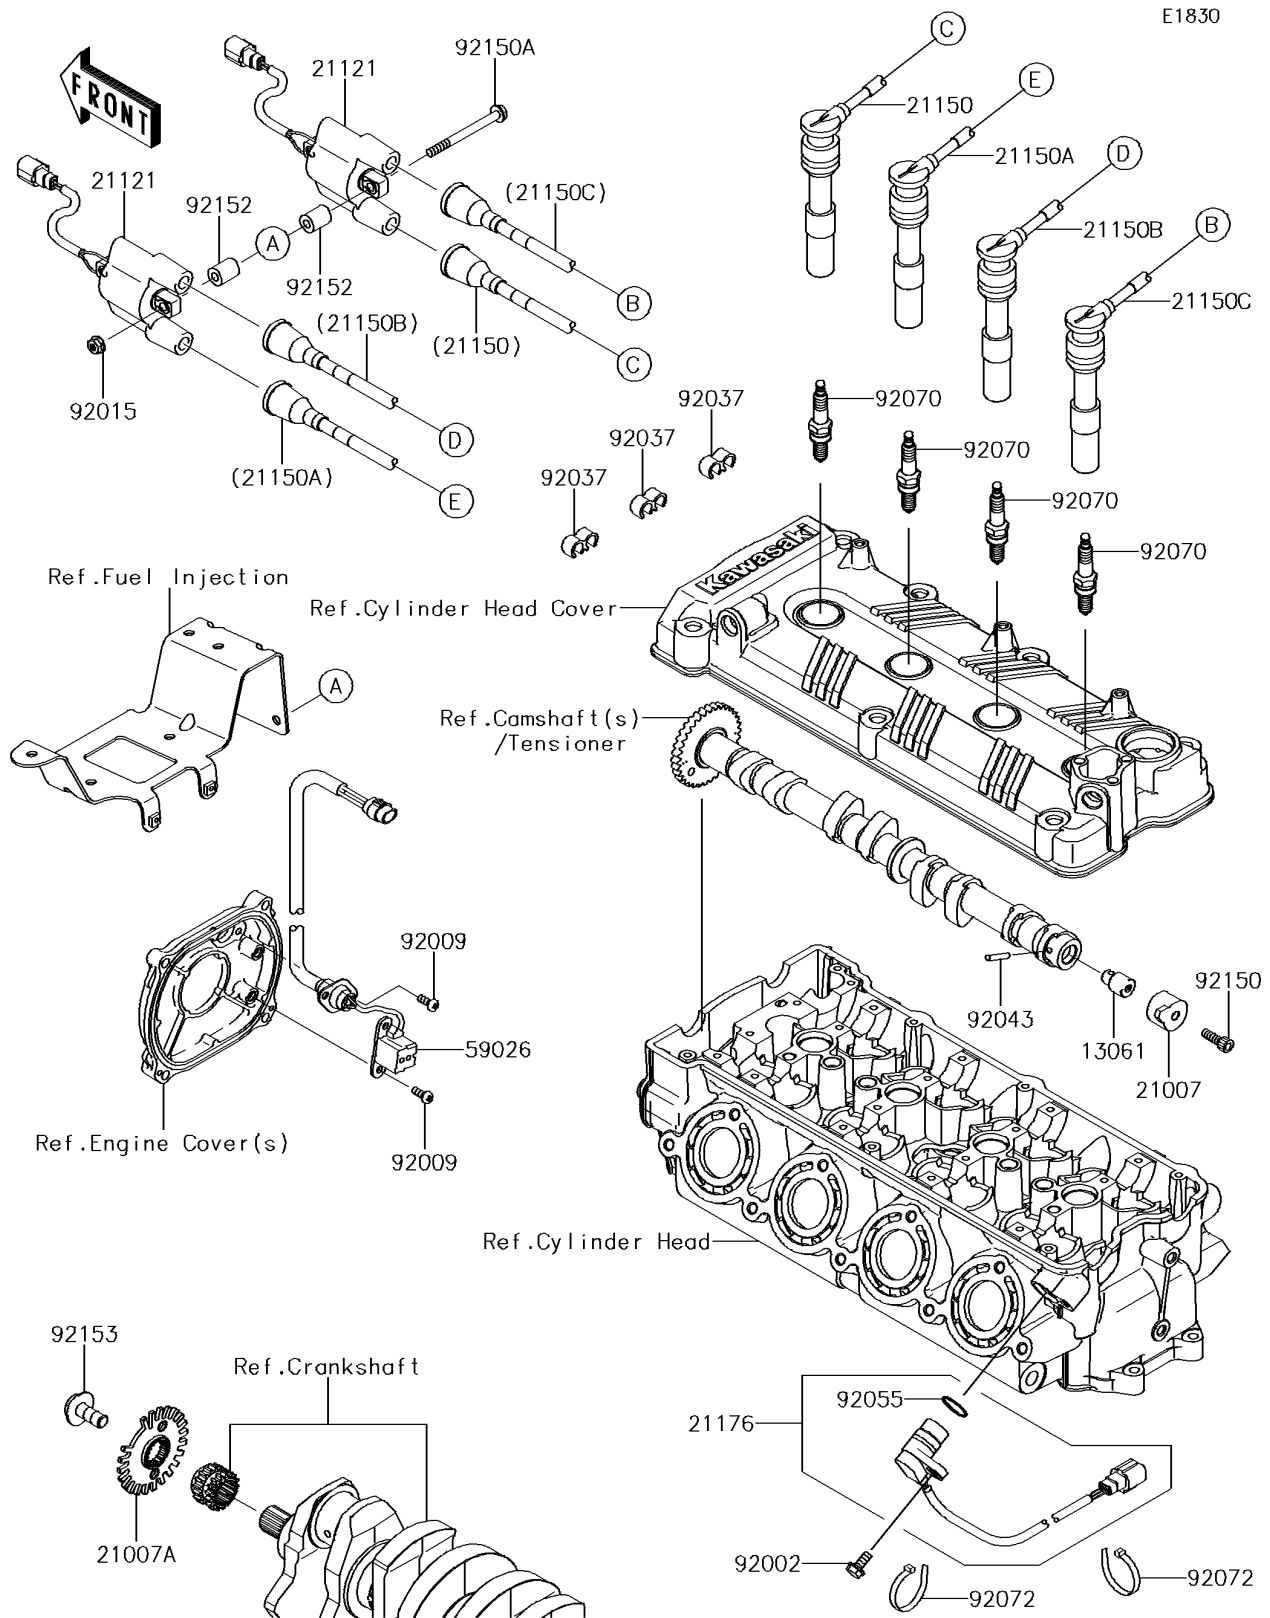

2017 JET SKI® ULTRA® 310X

PARTS DIAGRAM

Ignition System

2017 JET SKI® ULTRA® 310X

PARTS LIST Ignition System

ITEM NAME	PART NUMBER	QUANTITY
-----------	-------------	----------
