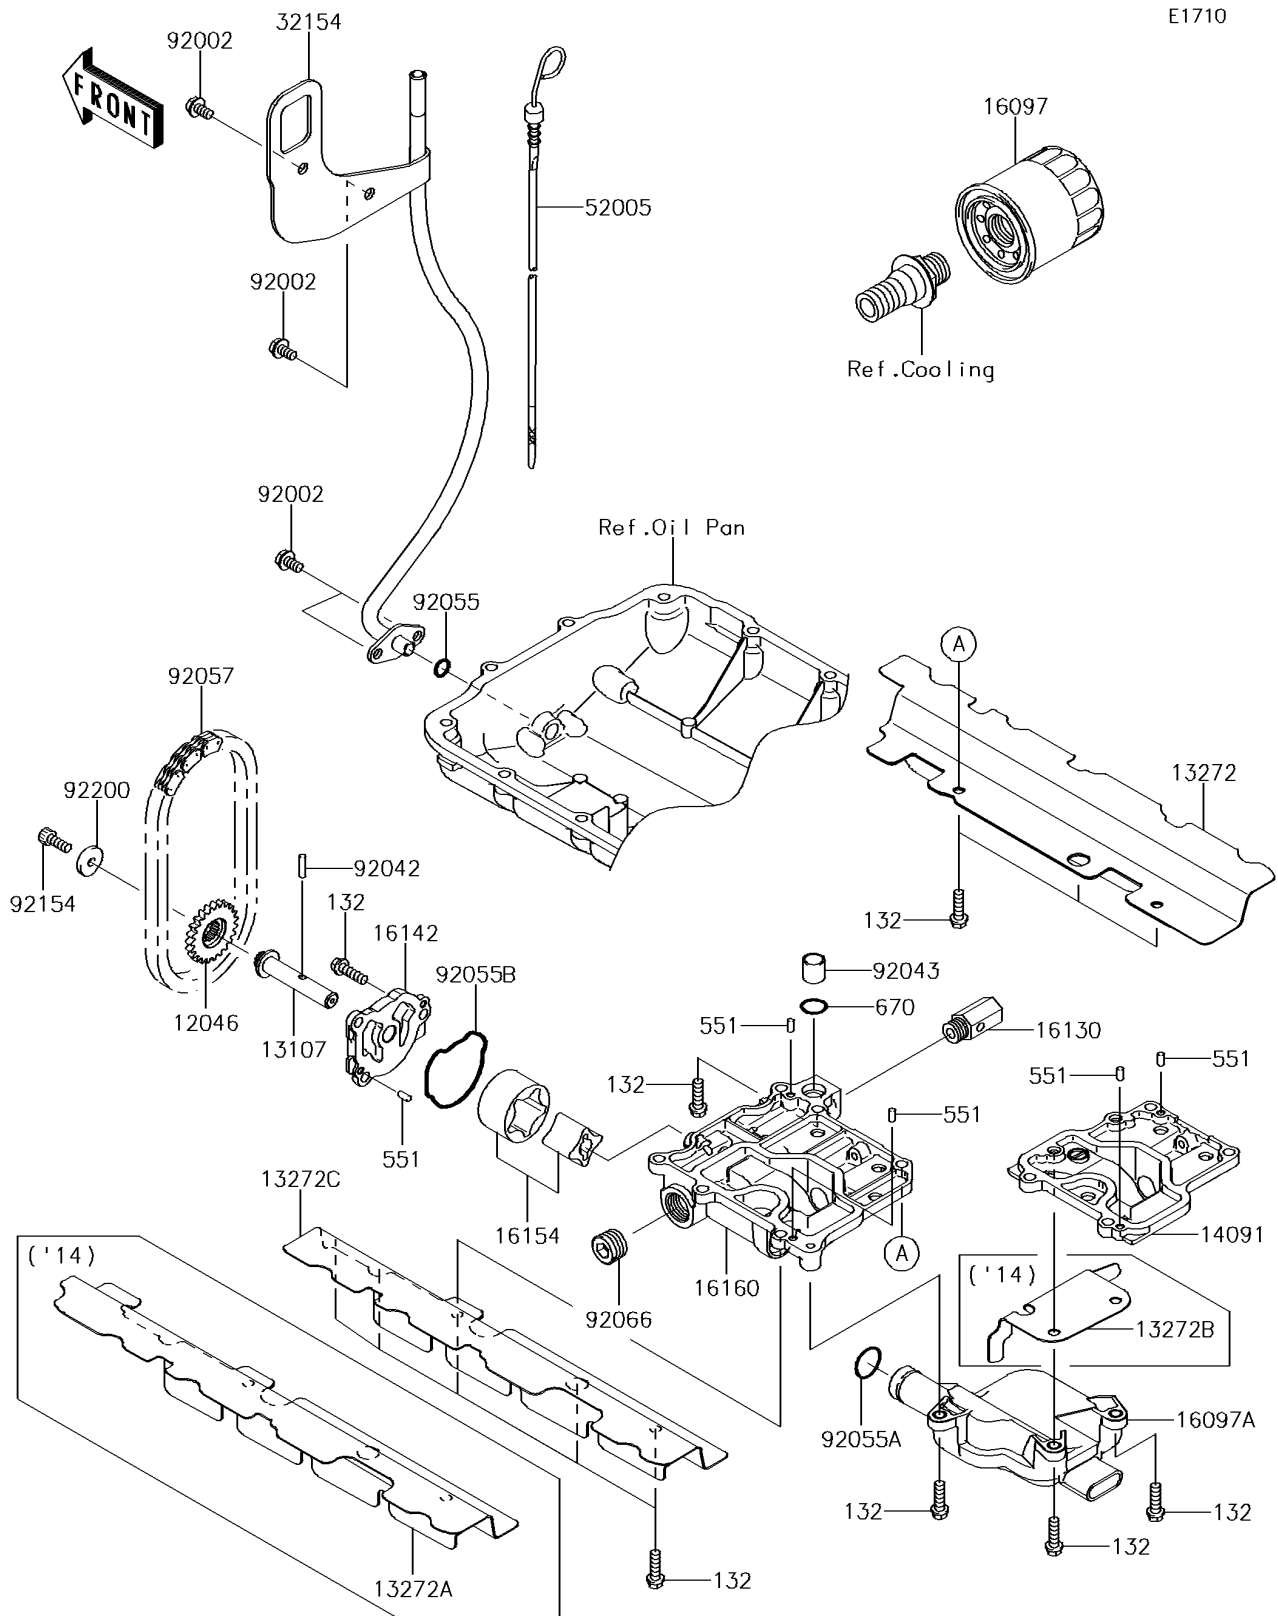

2017 JET SKI® ULTRA® 310X

PARTS DIAGRAM

Oil Pump

E1710

2017 JET SKI® ULTRA® 310X

PARTS LIST

Oil Pump

ITEM NAME

PART NUMBER

QUANTITY
