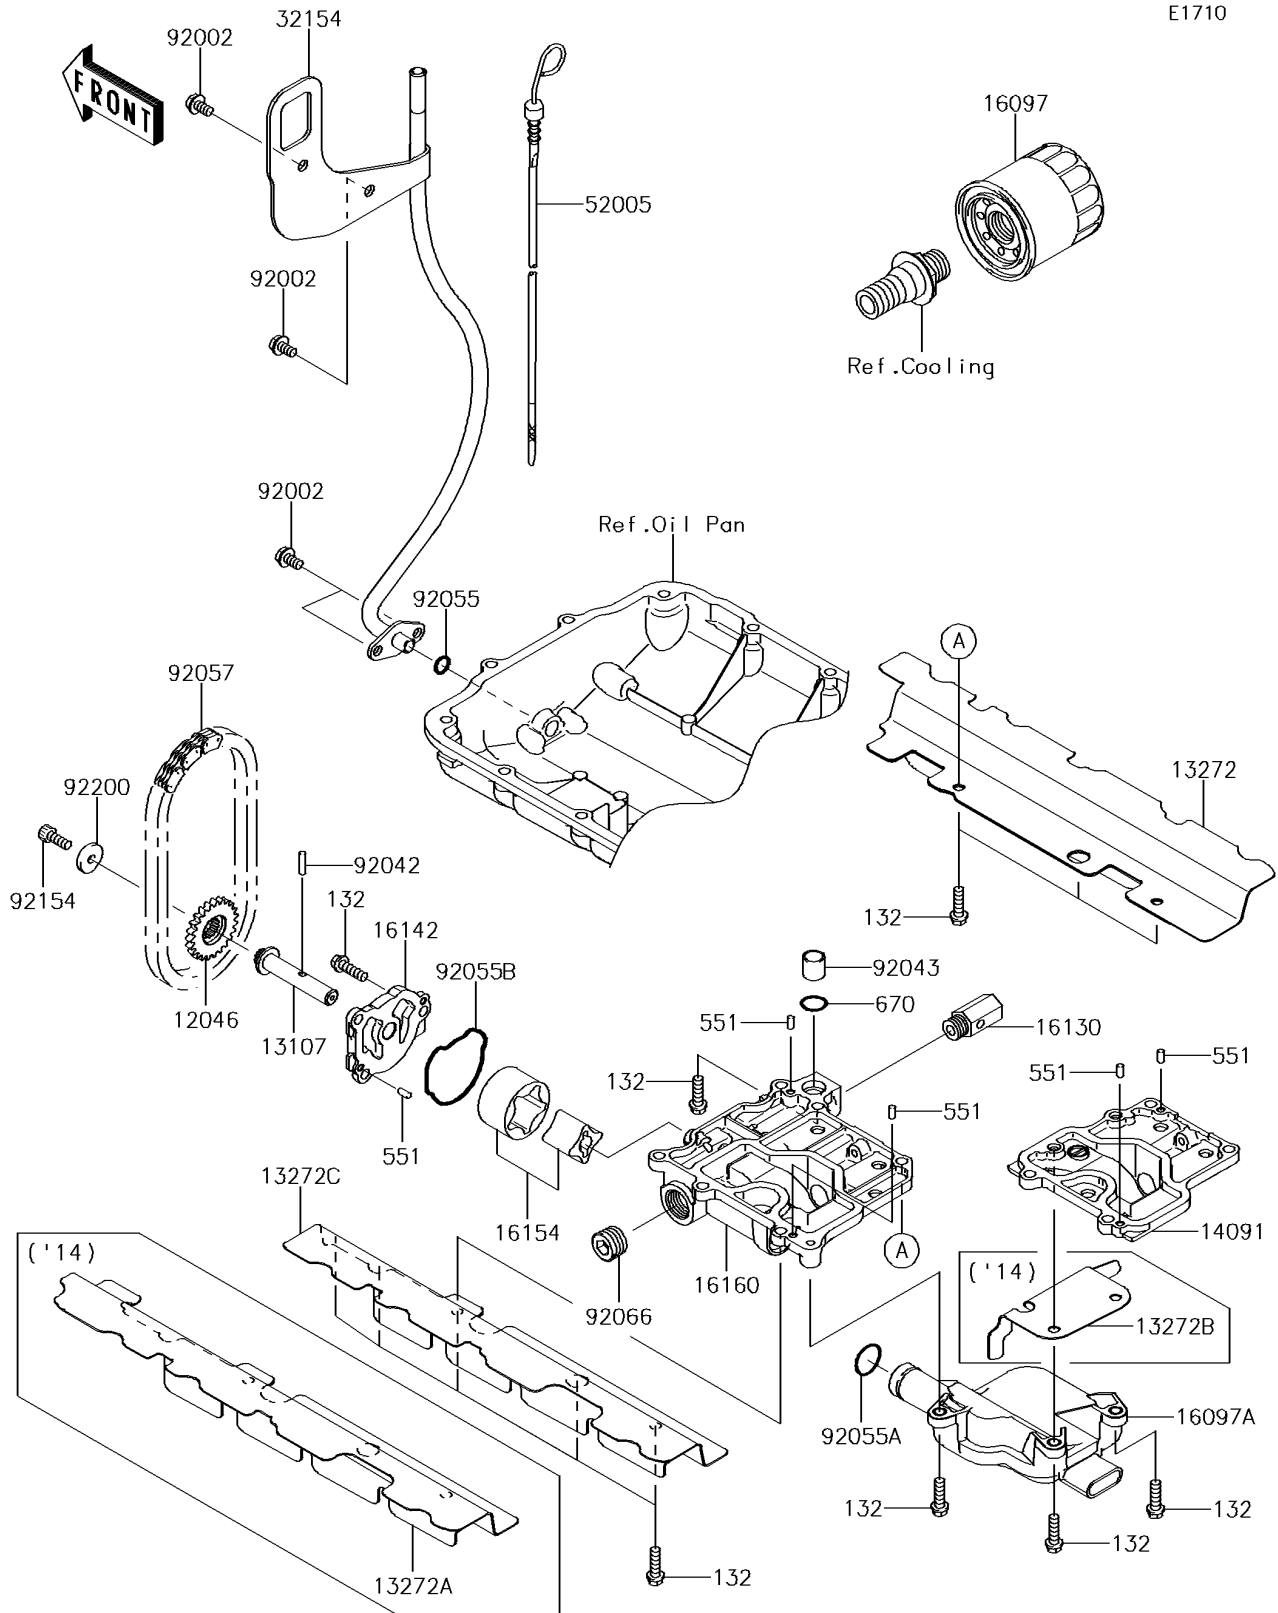

2014 JET SKI® ULTRA® 310X

PARTS DIAGRAM

Oil Pump

E1710

2014 JET SKI® ULTRA® 310X

PARTS LIST

Oil Pump

ITEM NAME

PART NUMBER

QUANTITY
