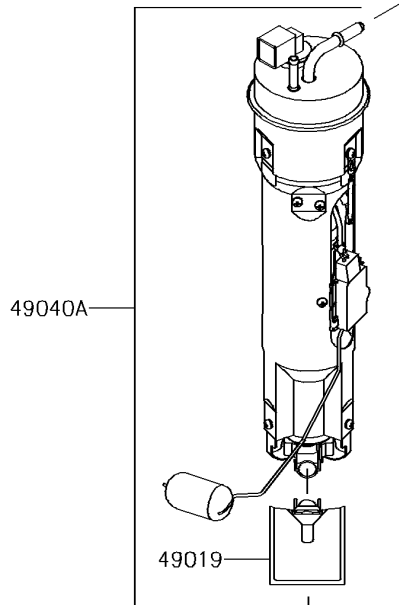

2017 JET SKI® ULTRA® 310X

PARTS DIAGRAM

Fuel Pump

E1520

Ref. Fuel Tank