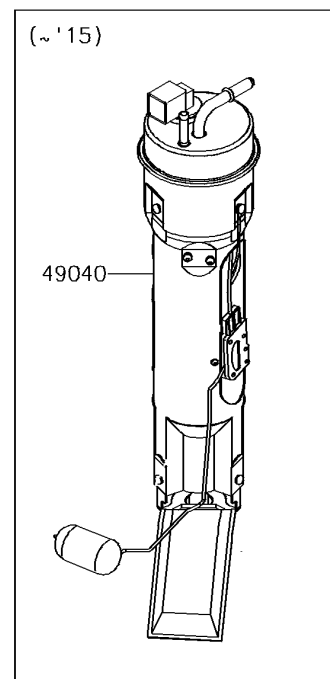

2017 JET SKI® ULTRA® 310X

PARTS DIAGRAM

Fuel Pump

E1520

Ref. Fuel Tank