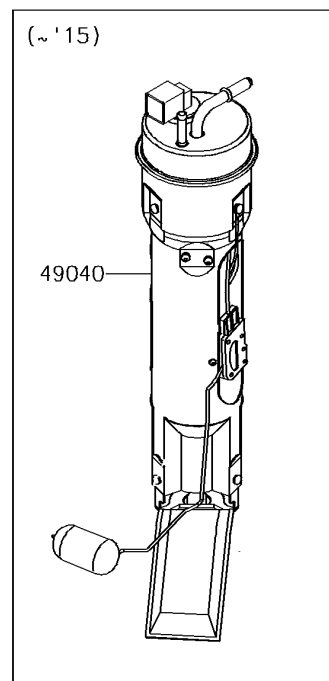

2018 JET SKI® ULTRA® 310X

PARTS DIAGRAM

Fuel Pump

E1520

Ref. Fuel Tank

2018 JET SKI® ULTRA® 310X

PARTS LIST

Fuel Pump

ITEM NAME

PART NUMBER

QUANTITY
