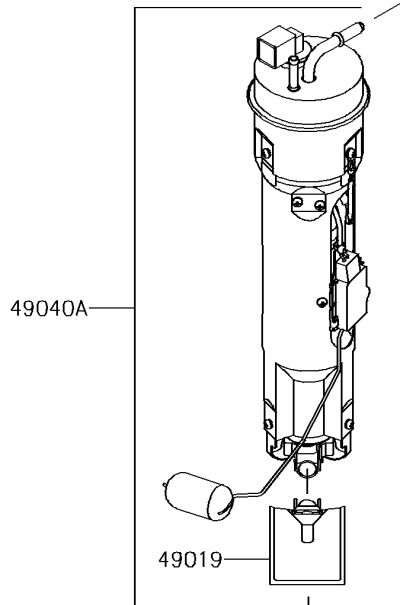

2018 JET SKI® ULTRA® 310X

PARTS DIAGRAM

Fuel Pump

E1520

Ref. Fuel Tank

2018 JET SKI® ULTRA® 310X

PARTS LIST

Fuel Pump

ITEM NAME

PART NUMBER

QUANTITY
