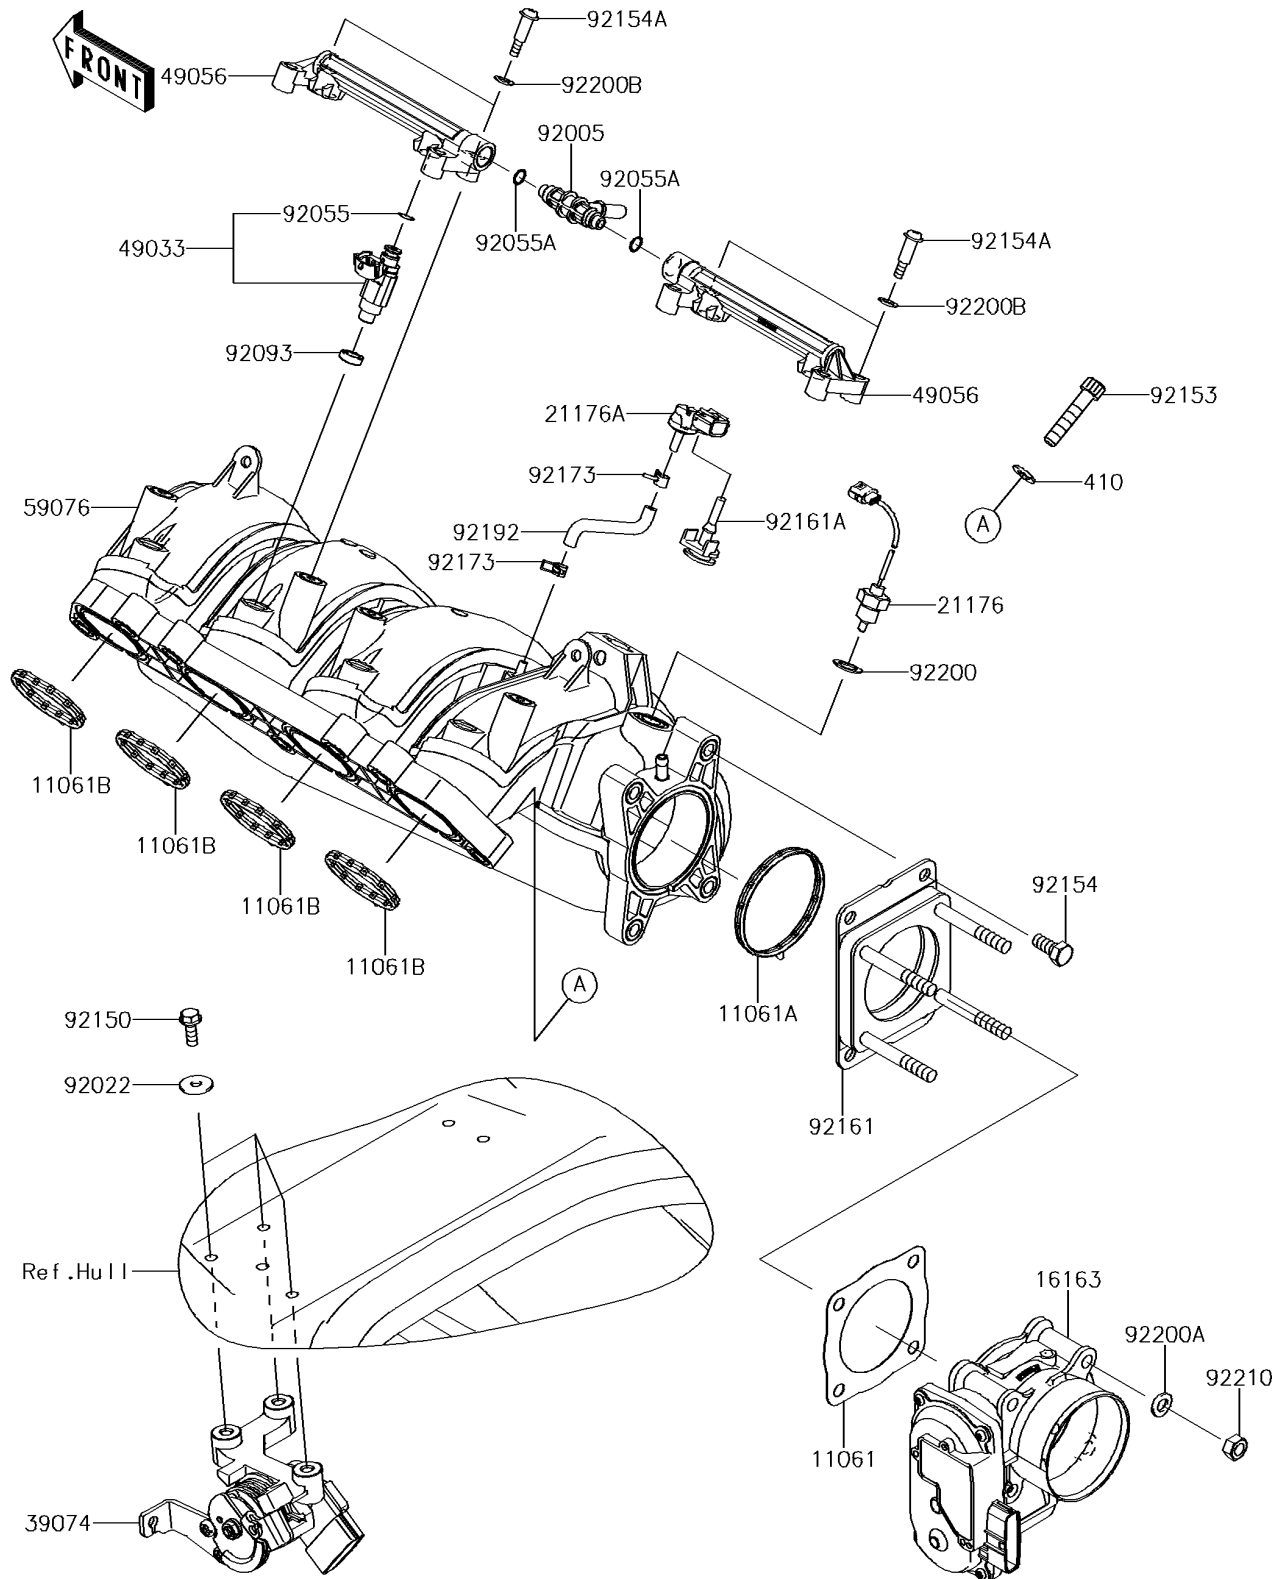

2014 JET SKI® ULTRA® 310X

PARTS DIAGRAM

Throttle

E1510

2014 JET SKI® ULTRA® 310X

PARTS LIST

Throttle

ITEM NAME

PART NUMBER

QUANTITY
