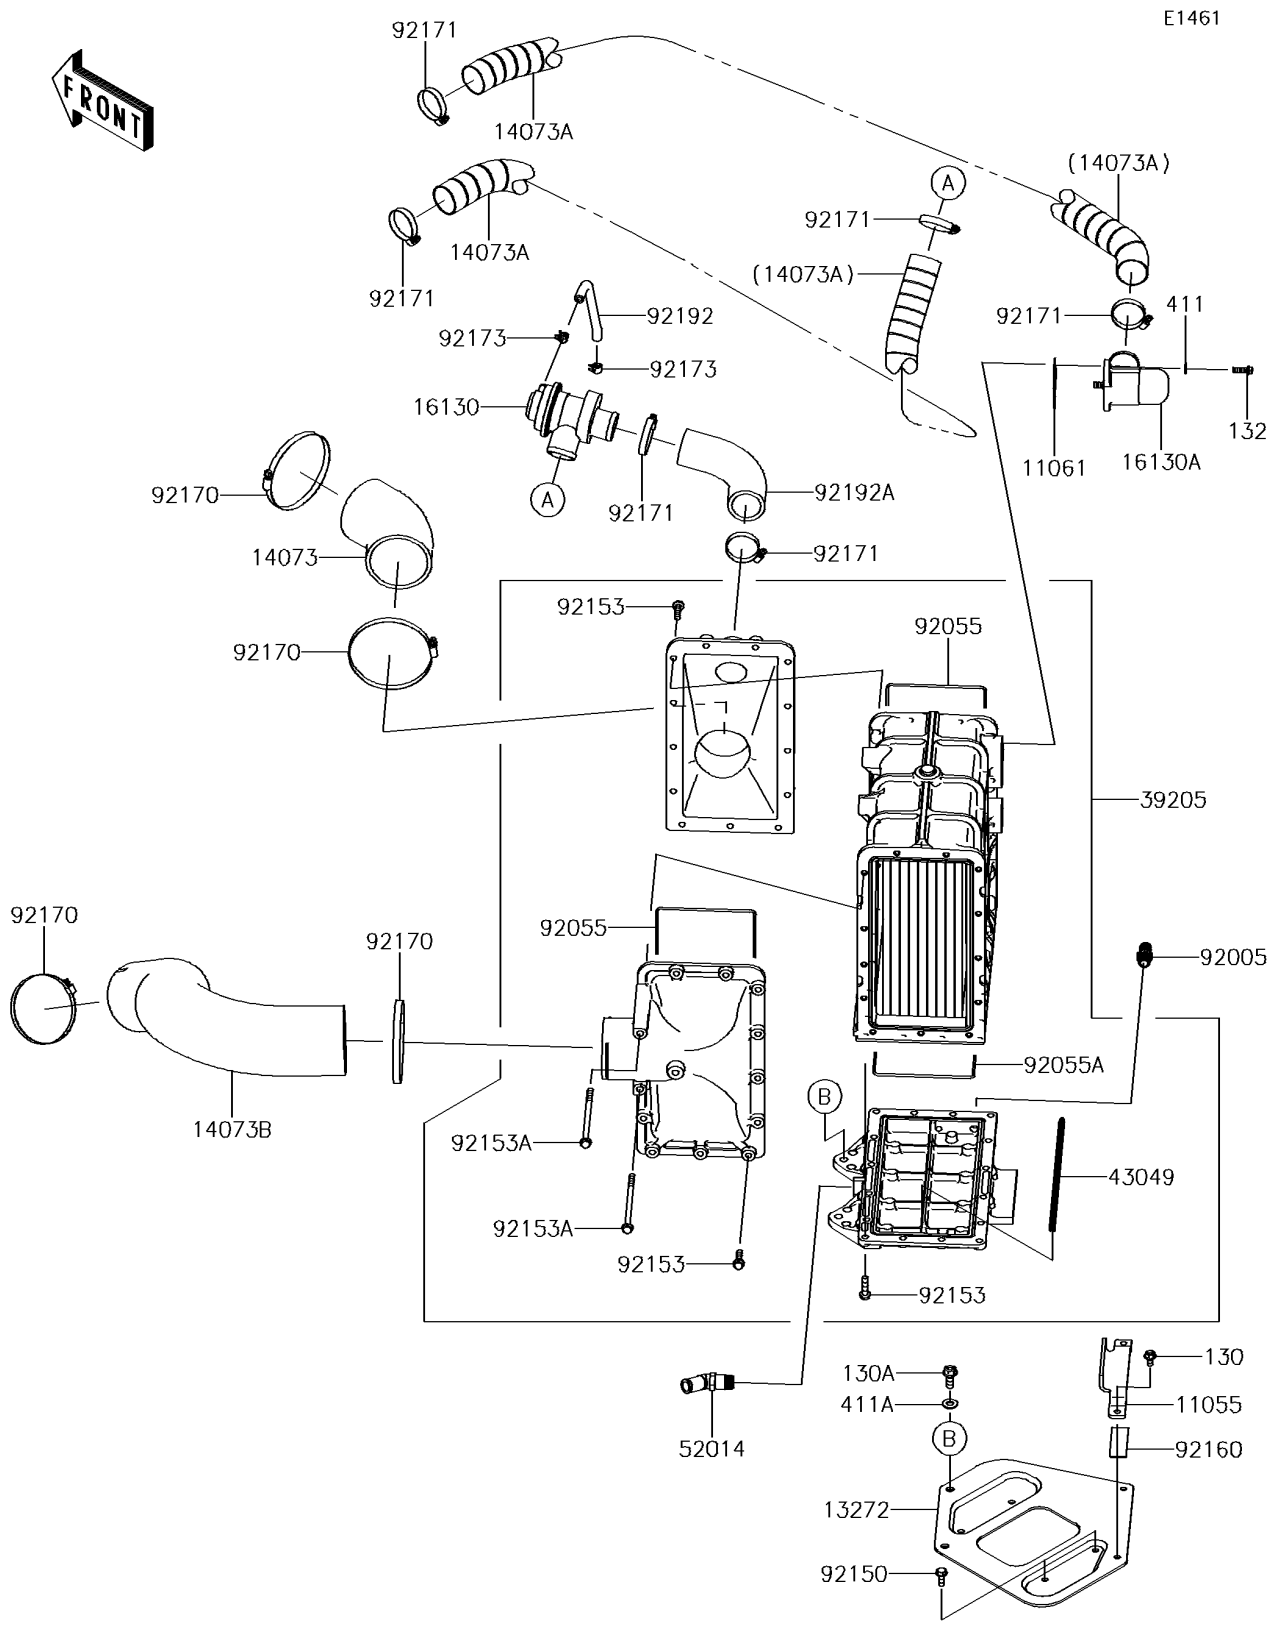

2017 JET SKI® ULTRA® 310X

PARTS DIAGRAM

Inter Cooler

2017 JET SKI® ULTRA® 310X

PARTS LIST

Inter Cooler

ITEM NAME

PART NUMBER

QUANTITY
