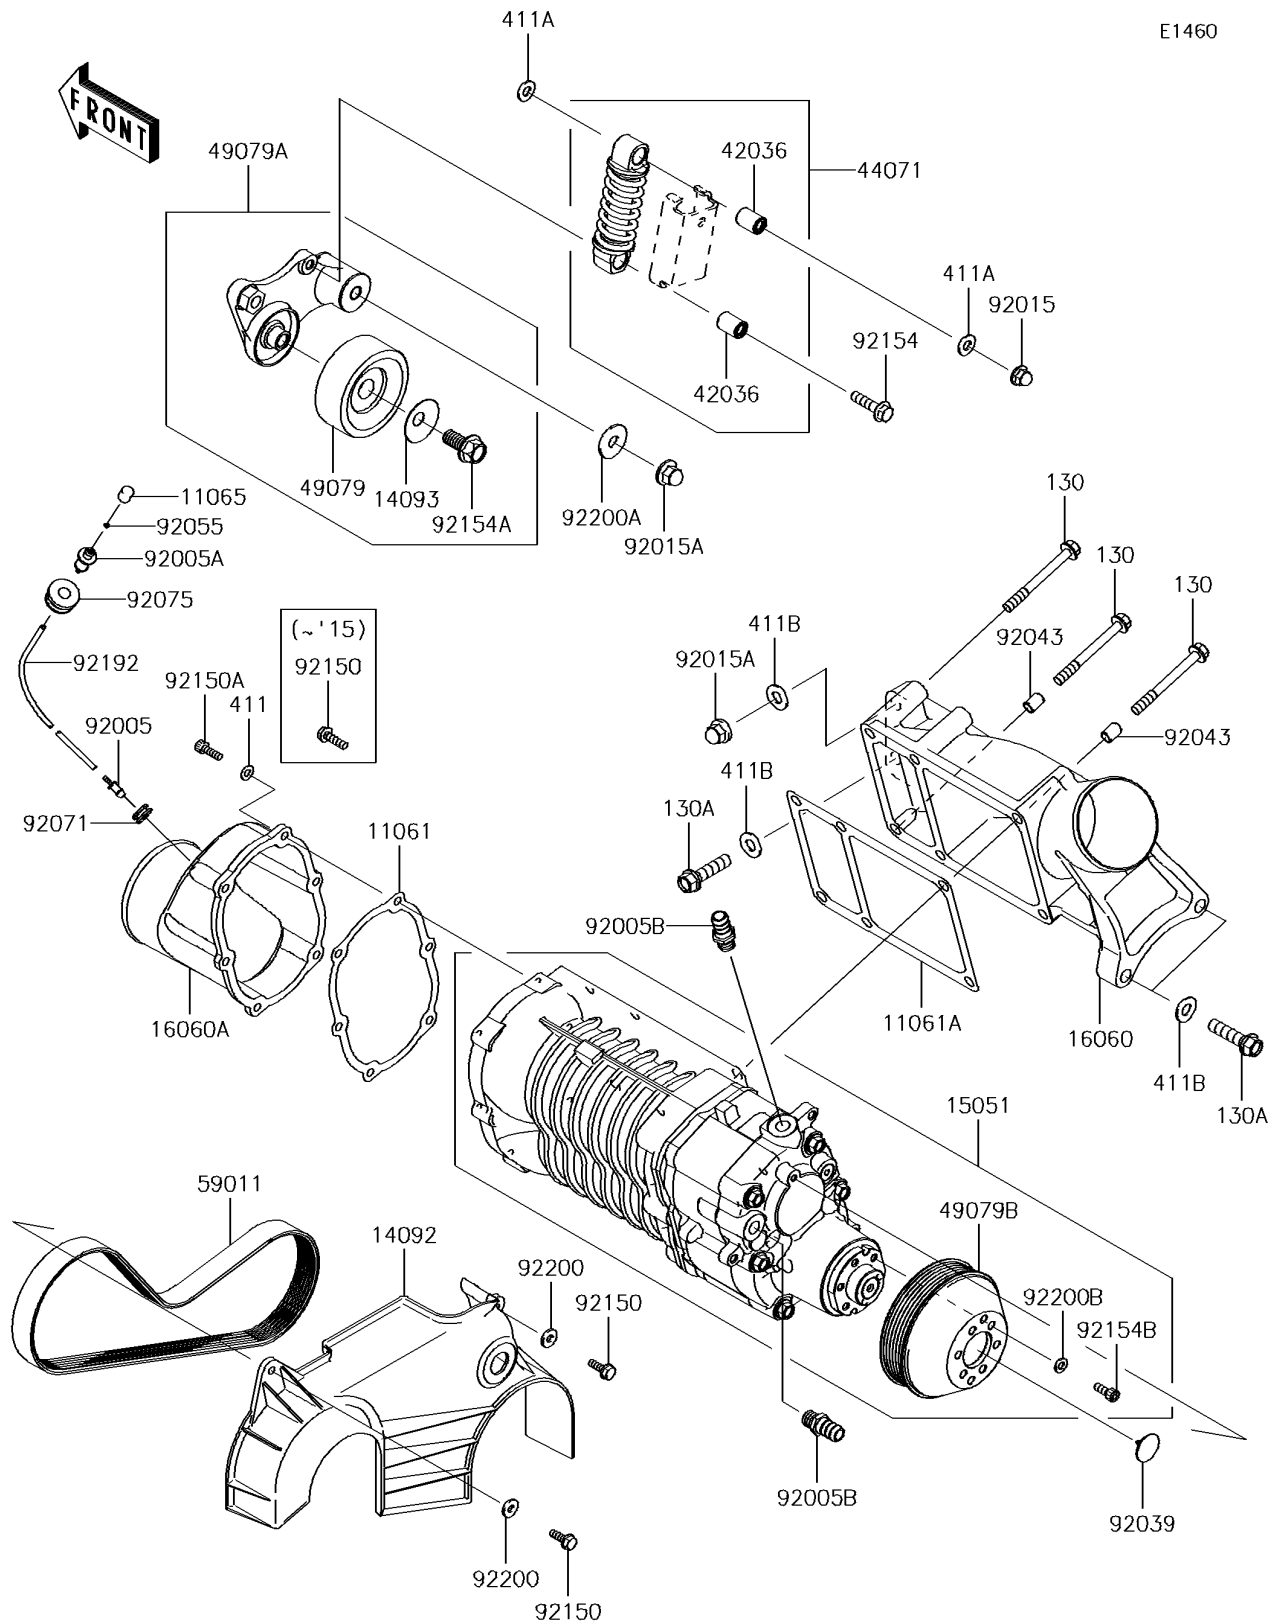

2017 JET SKI® ULTRA® 310X

PARTS DIAGRAM

Super Charger

2017 JET SKI® ULTRA® 310X

PARTS LIST Super Charger

ITEM NAME

PART NUMBER

QUANTITY
