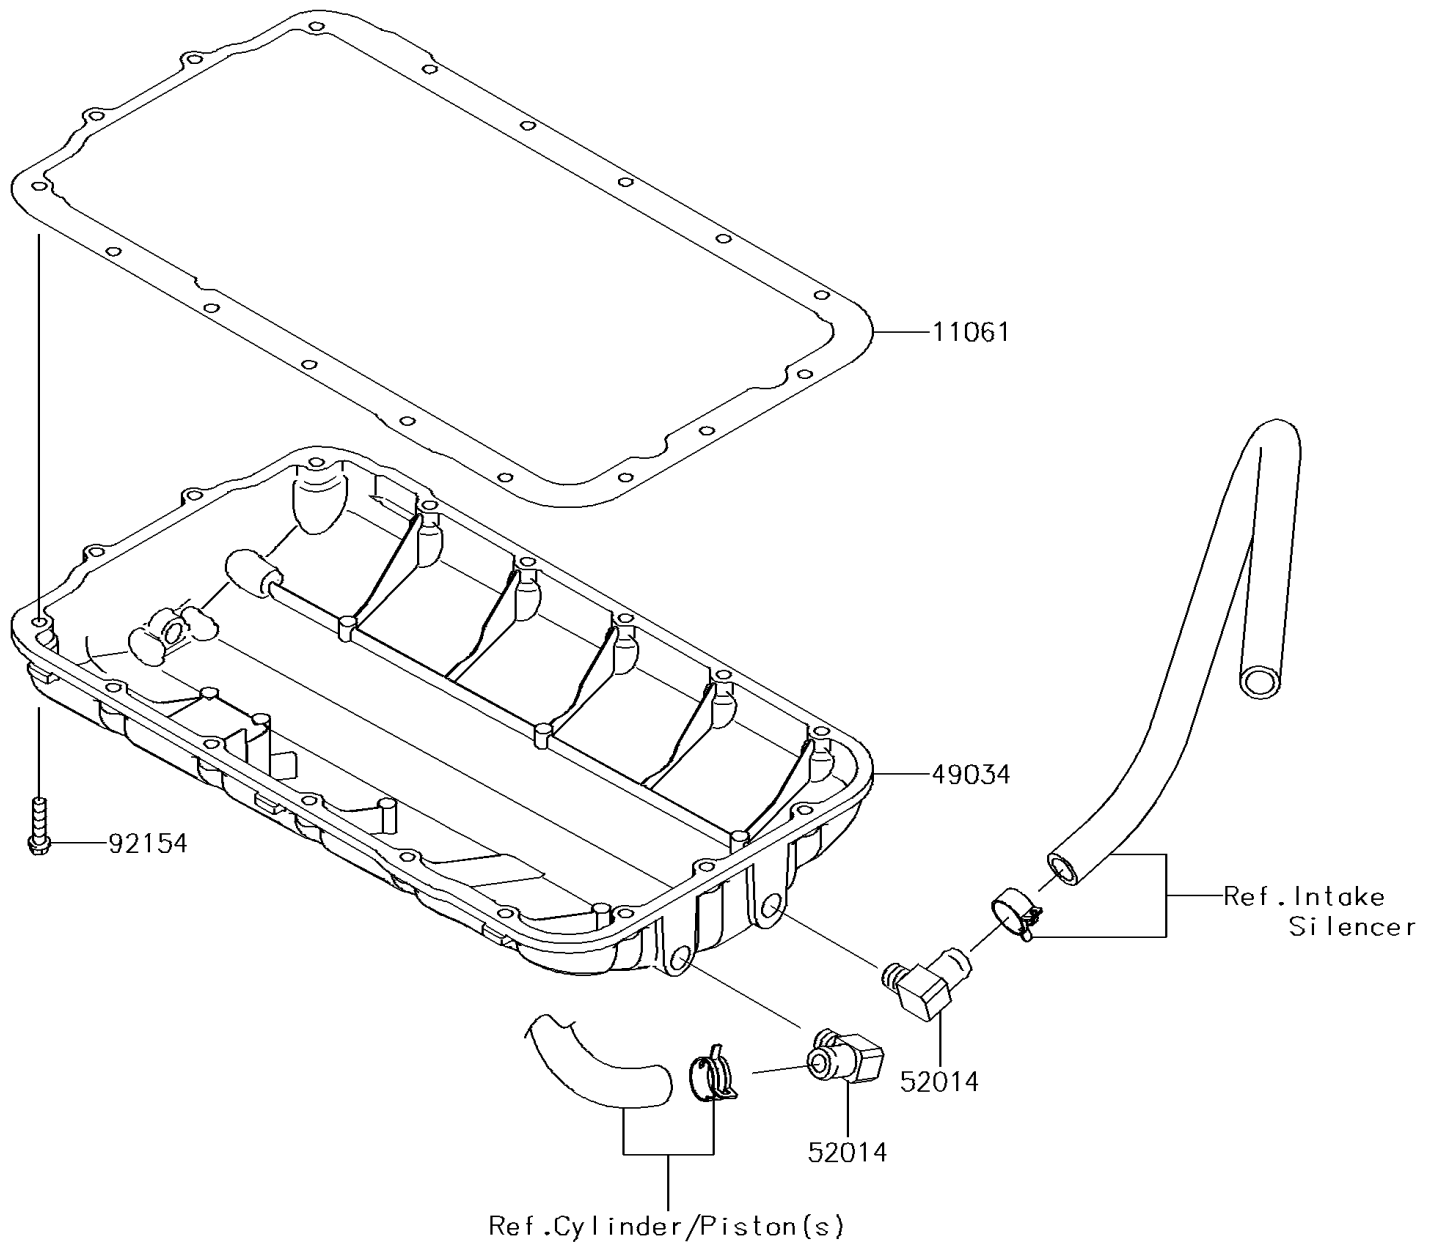

# 2017 JET SKI® ULTRA® 310X

## PARTS DIAGRAM

### Oil Pan

E1434

## PARTS LIST

Oil Pan

**ITEM NAME**

**PART NUMBER**

**QUANTITY**

---