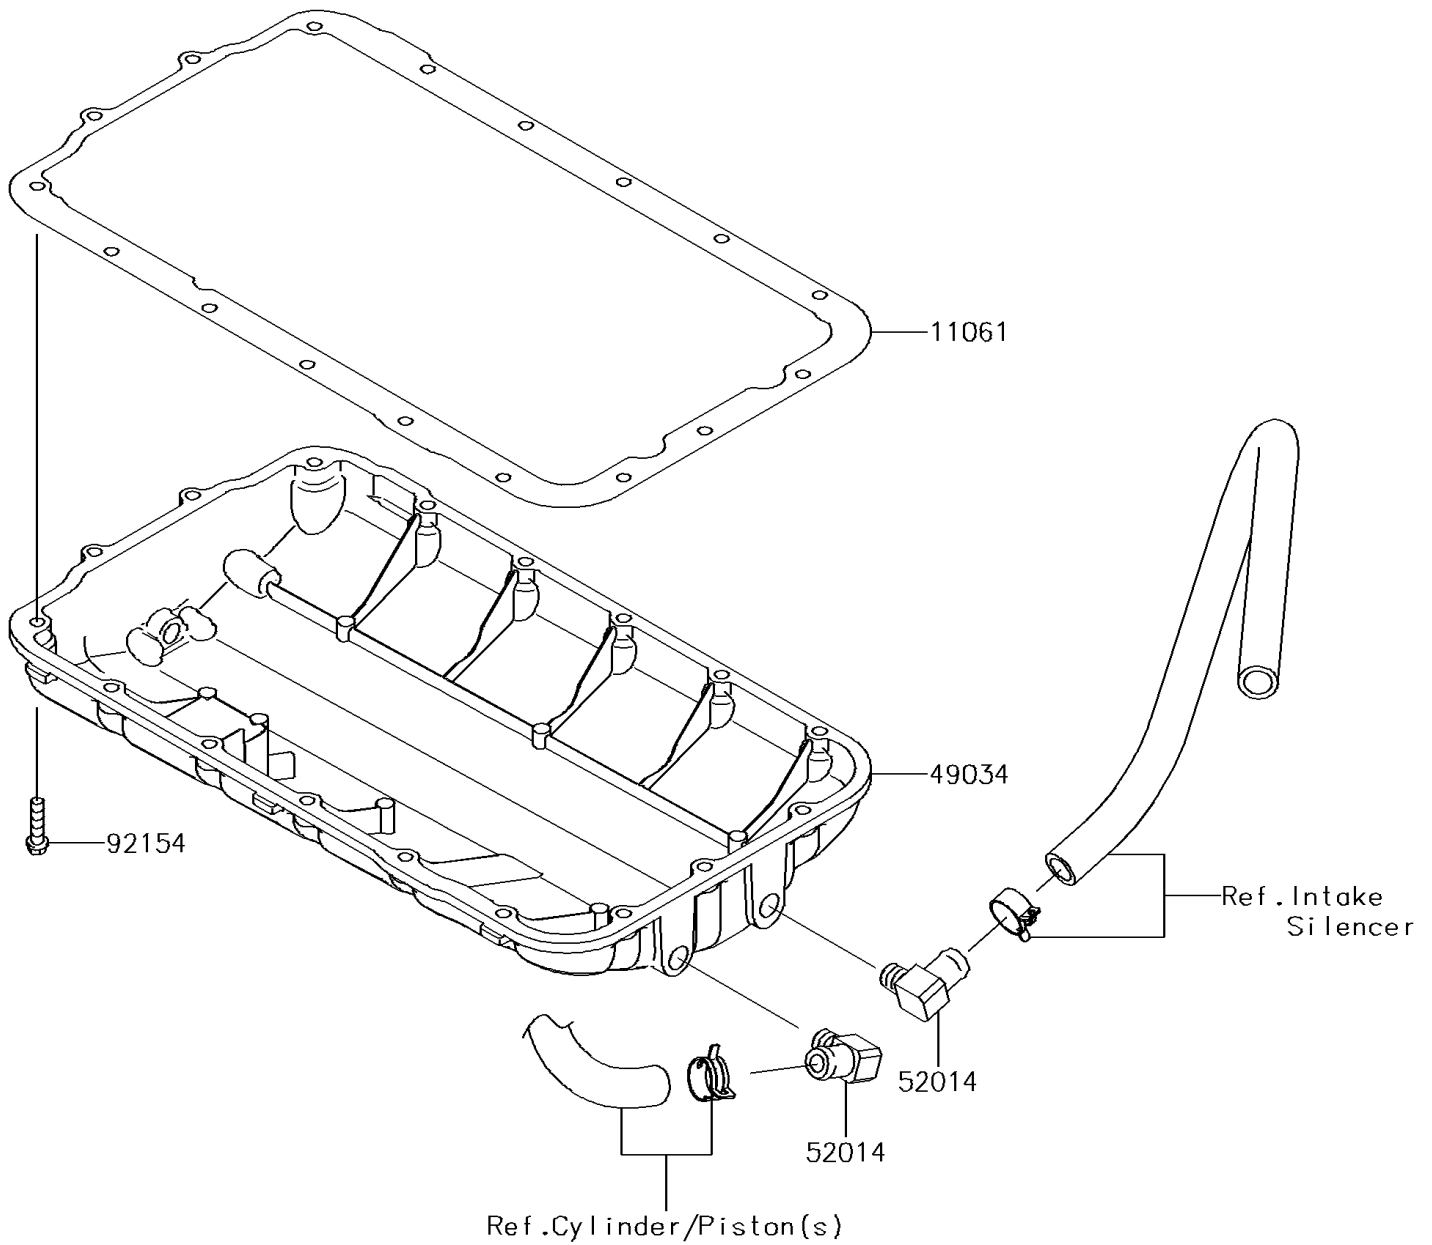

2014 JET SKI® ULTRA® 310X

PARTS DIAGRAM

Oil Pan

E1434

2014 JET SKI® ULTRA® 310X

PARTS LIST

Oil Pan

ITEM NAME

PART NUMBER

QUANTITY
