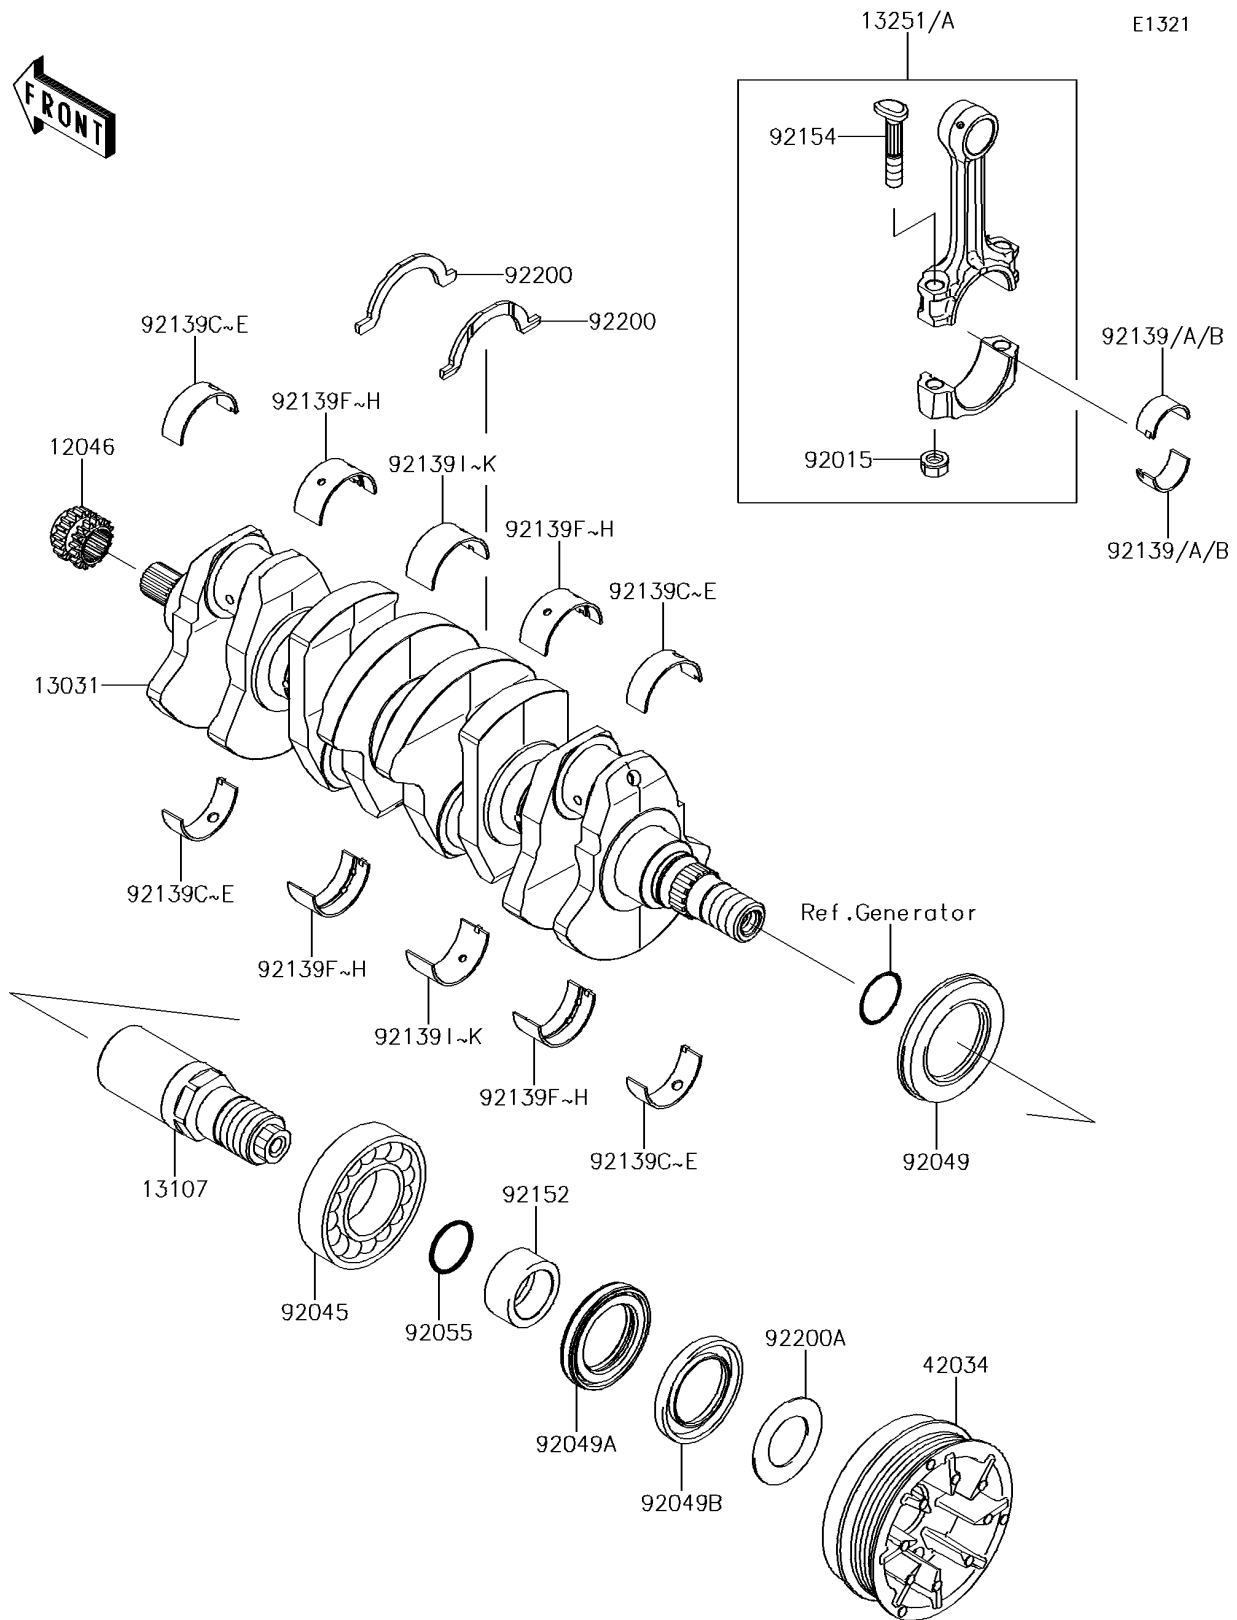

2017 JET SKI® ULTRA® 310X

PARTS DIAGRAM

Crankshaft

2017 JET SKI® ULTRA® 310X

PARTS LIST

Crankshaft

ITEM NAME

PART NUMBER

QUANTITY
