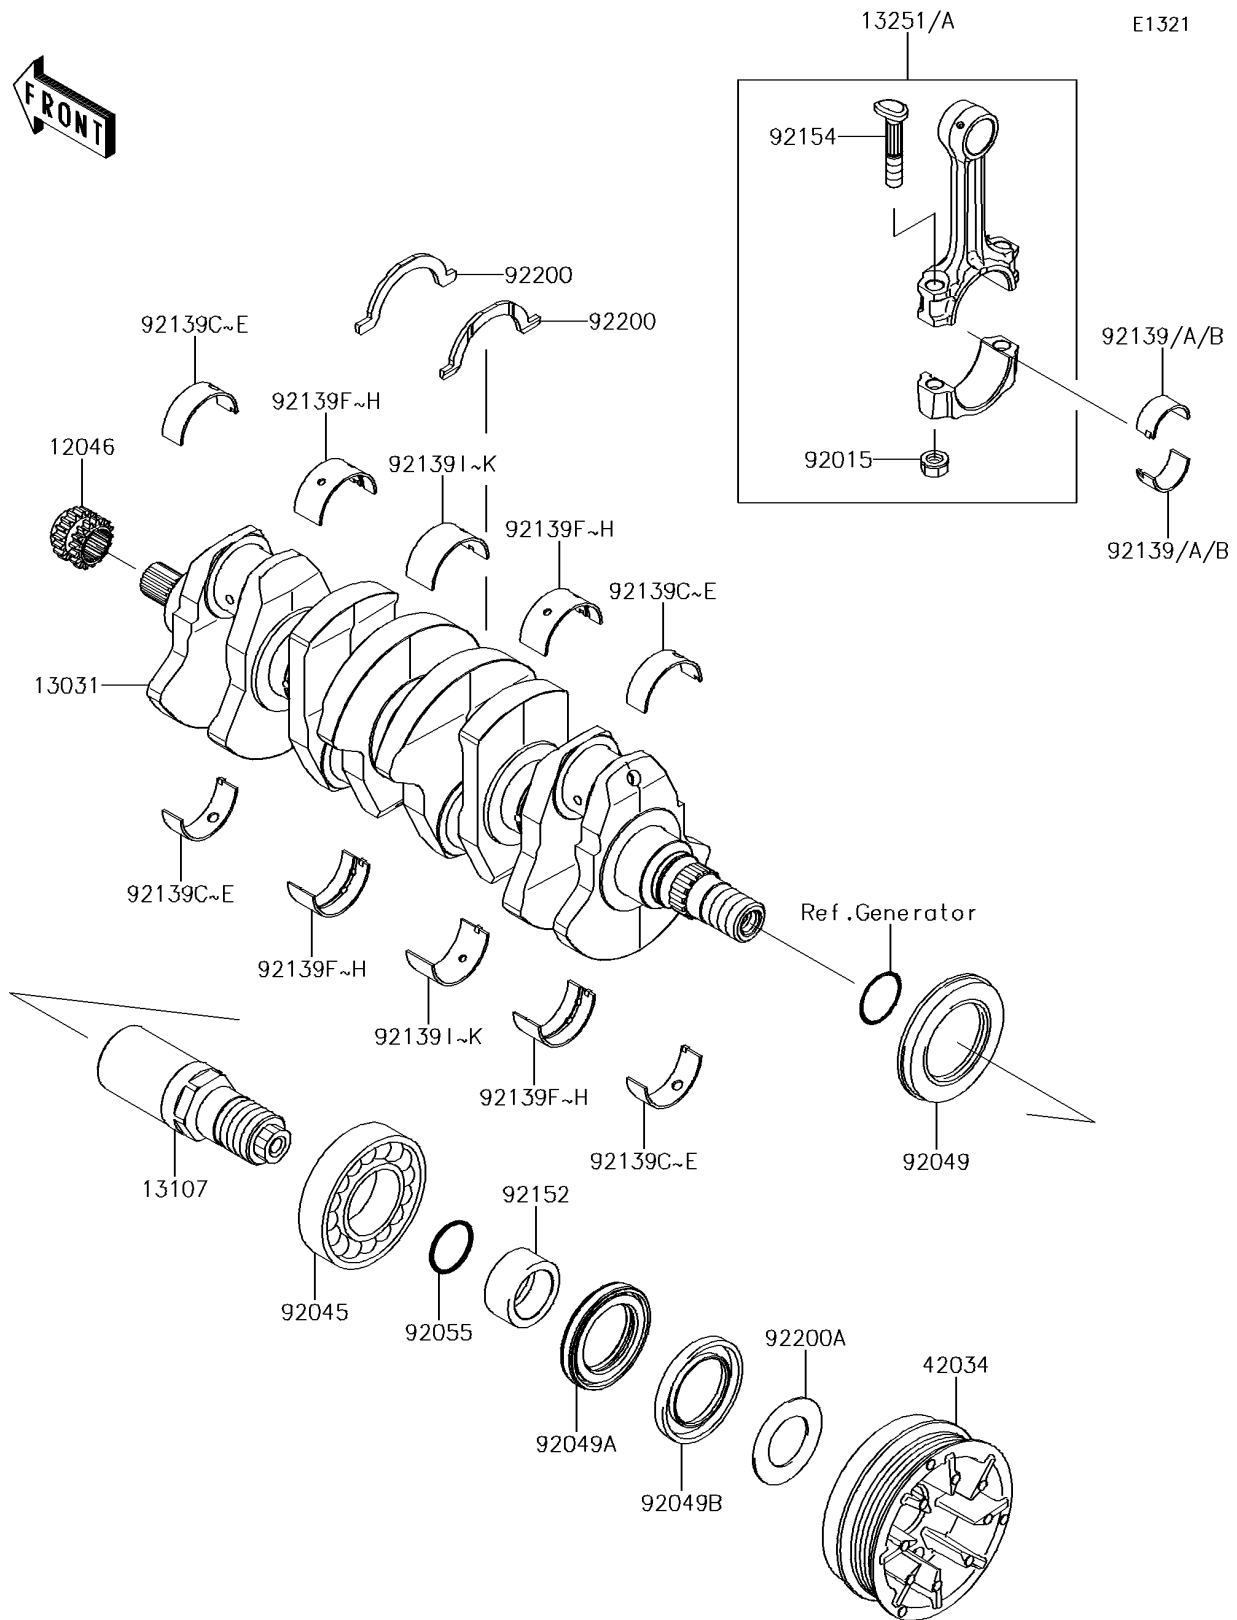

2014 JET SKI® ULTRA® 310X

PARTS DIAGRAM

Crankshaft

2014 JET SKI® ULTRA® 310X

PARTS LIST

Crankshaft

ITEM NAME

PART NUMBER

QUANTITY
