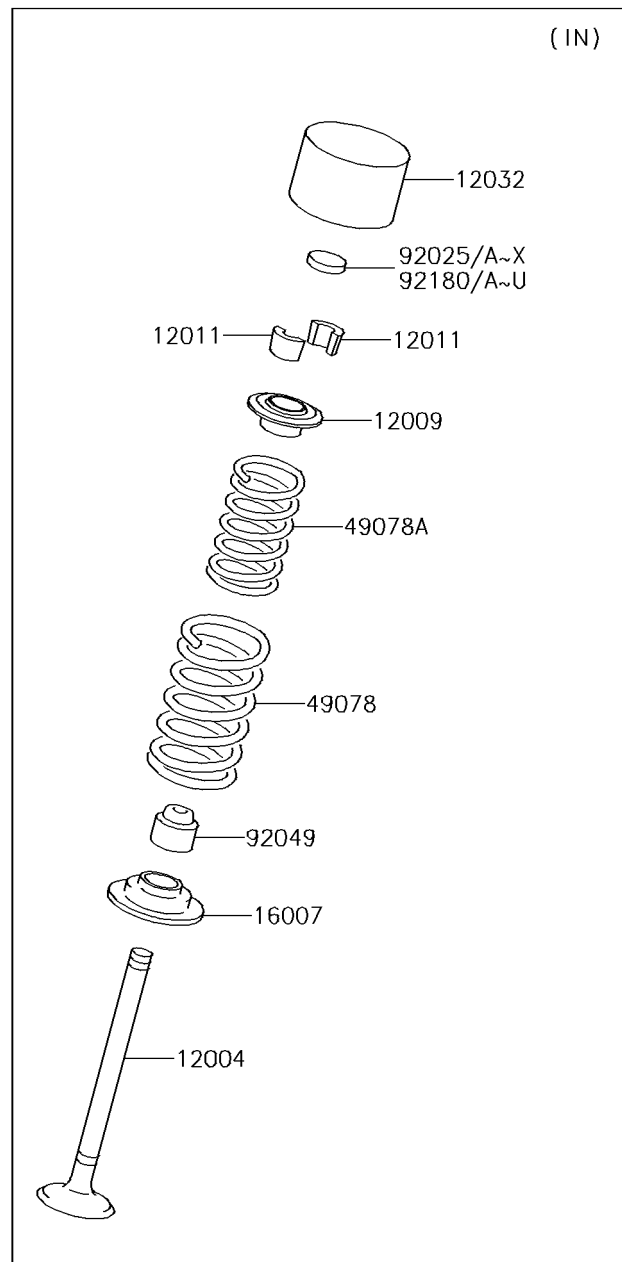

2014 JET SKI® ULTRA® 310X

PARTS DIAGRAM

Valve(s)

E1210

2014 JET SKI® ULTRA® 310X

PARTS LIST

Valve(s)

ITEM NAME

PART NUMBER

QUANTITY
