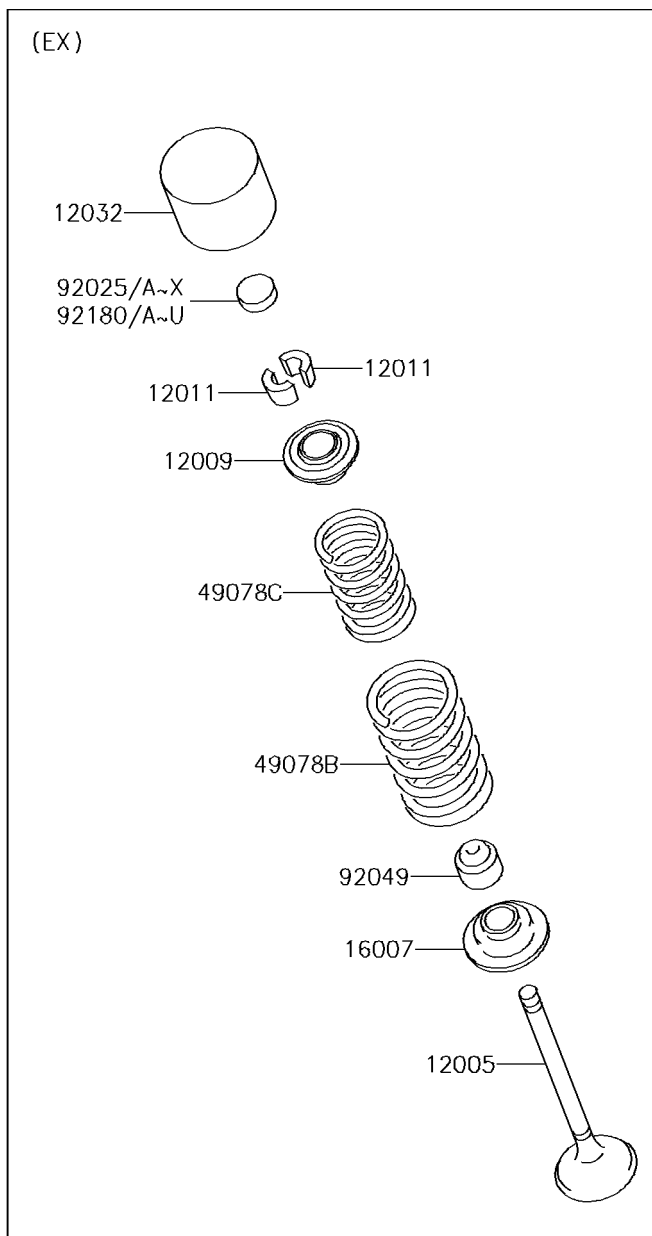

2014 JET SKI® ULTRA® 310X

PARTS DIAGRAM

Valve(s)

E1210

2014 JET SKI® ULTRA® 310X

PARTS LIST

Valve(s)

ITEM NAME

PART NUMBER

QUANTITY
