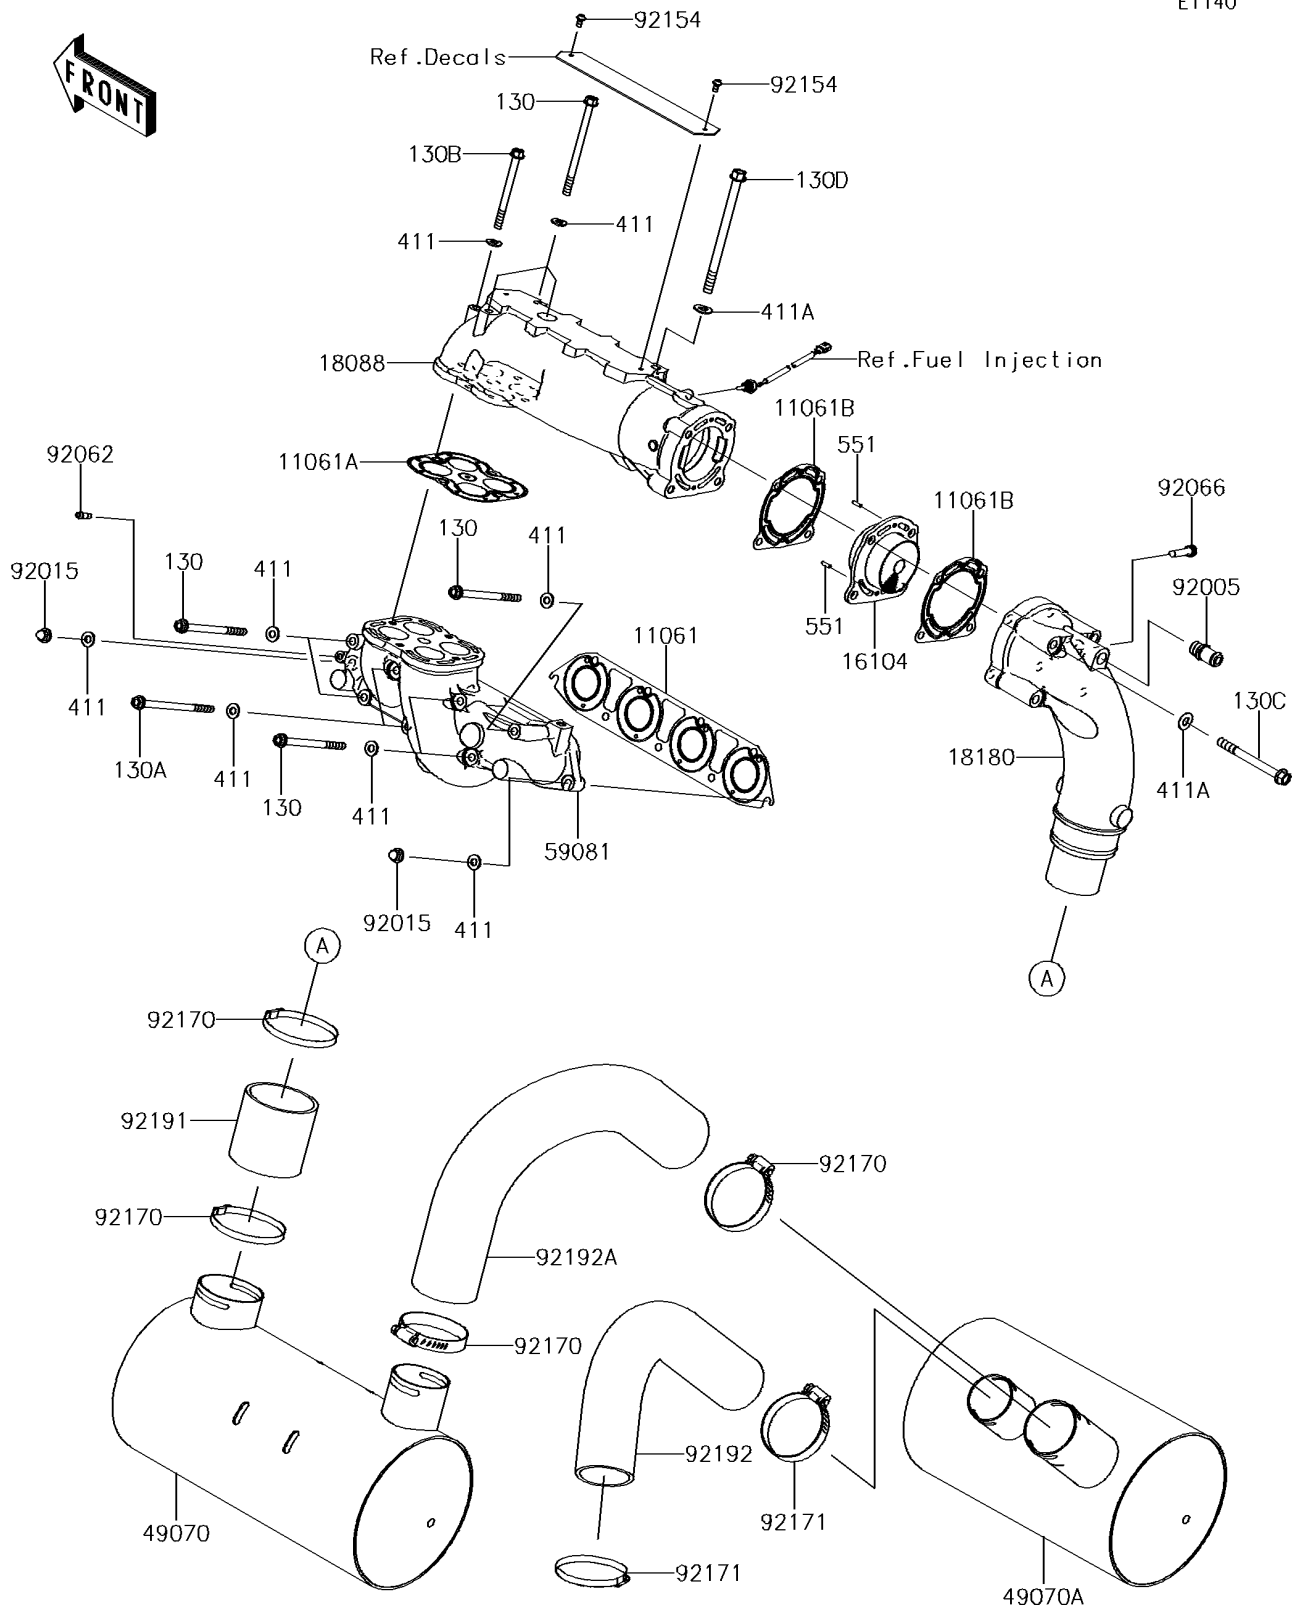

2017 JET SKI® ULTRA® 310X

PARTS DIAGRAM

Muffler(s)

E1140

2017 JET SKI® ULTRA® 310X

PARTS LIST

Muffler(s)

ITEM NAME

PART NUMBER

QUANTITY
