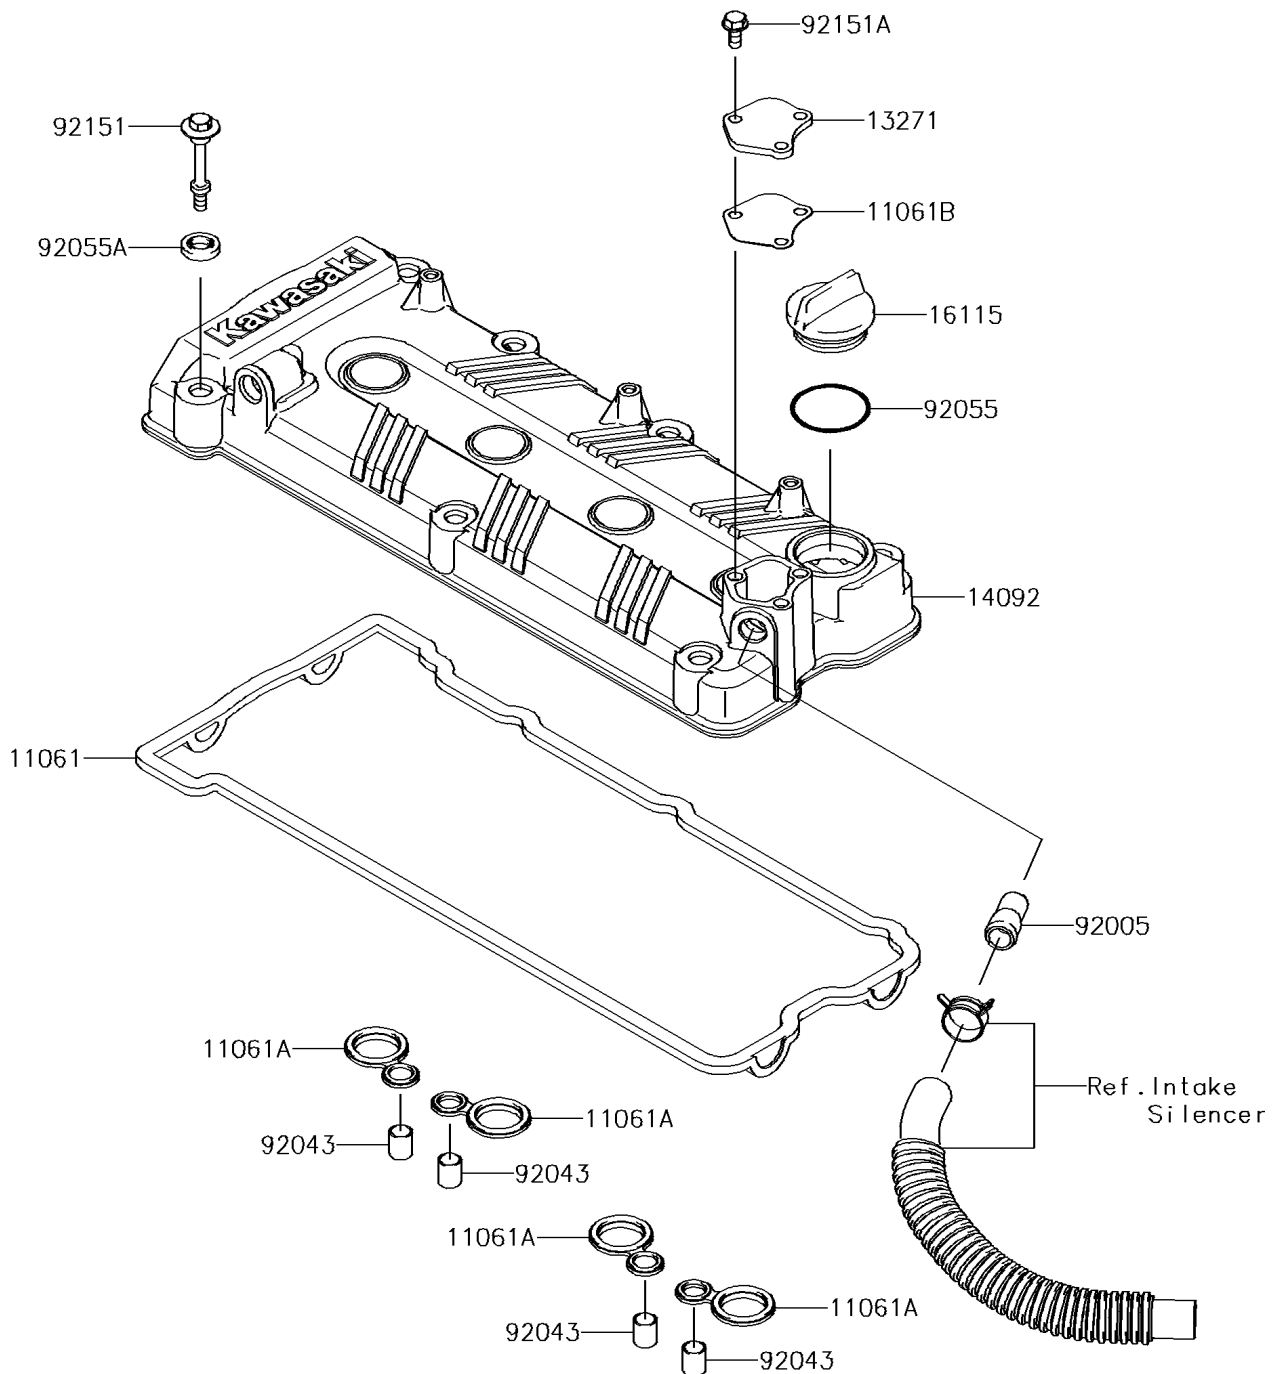

2017 JET SKI® ULTRA® 310X

PARTS DIAGRAM Cylinder Head Cover

E1112

2017 JET SKI® ULTRA® 310X

PARTS LIST

Cylinder Head Cover

ITEM NAME

PART NUMBER

QUANTITY
