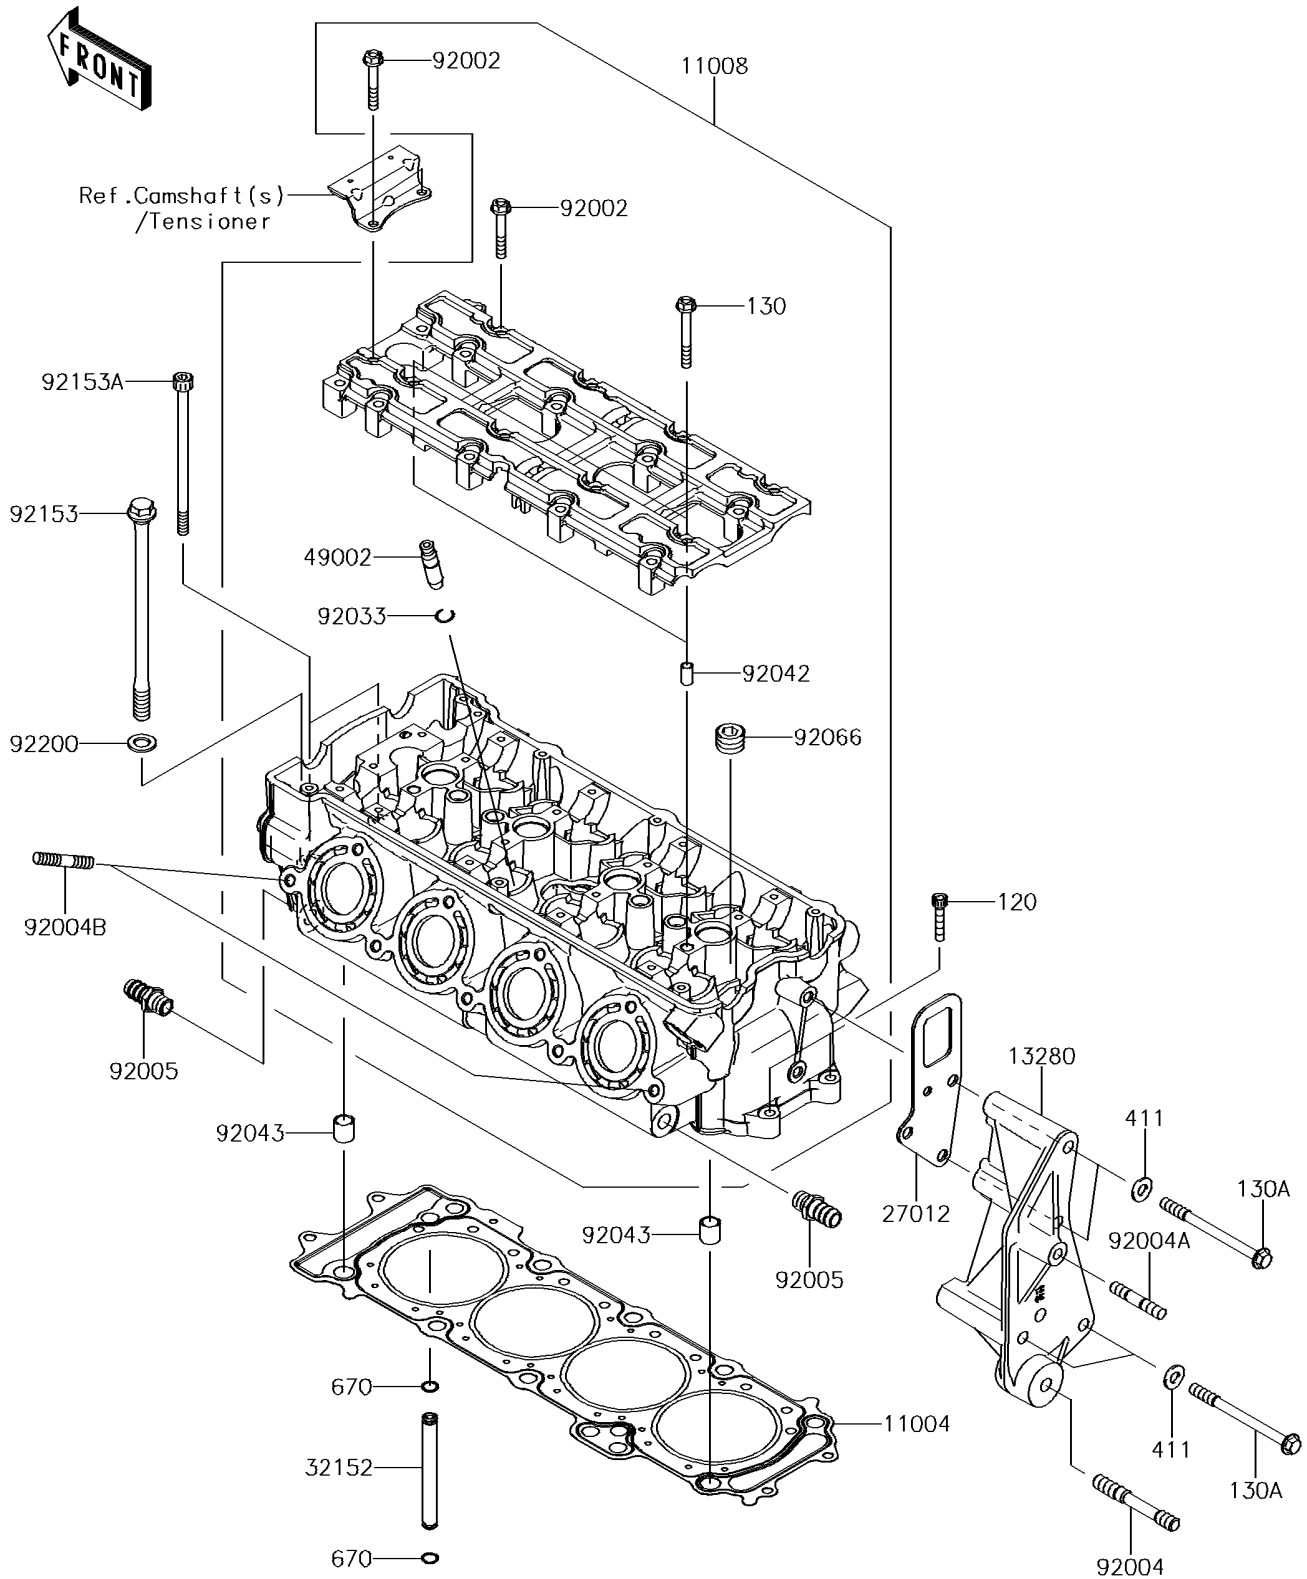

2017 JET SKI® ULTRA® 310X

PARTS DIAGRAM

Cylinder Head

E1111

2017 JET SKI® ULTRA® 310X

PARTS LIST

Cylinder Head

ITEM NAME

PART NUMBER

QUANTITY
