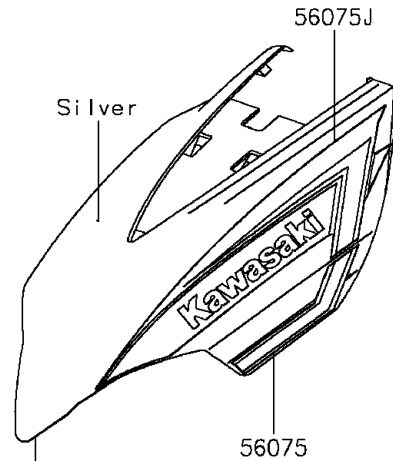

2016 JET SKI® ULTRA® LX

PARTS DIAGRAM

Decals(Ebony)(KGF)

F3880D

Ref.Hull Middle Fittings

Ref.Hull Middle Fittings

Ref.Hull Rear Fittings

Ref.Hull Middle Fittings