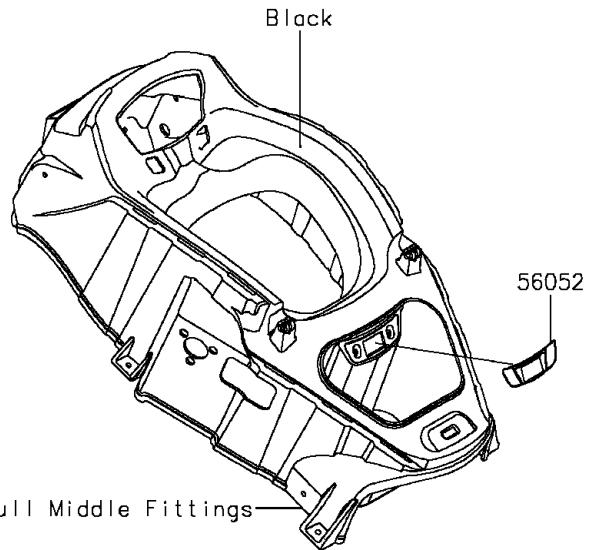

2016 JET SKI® ULTRA® LX

PARTS DIAGRAM

Decals(Ebony)(KGF)

F3880D

Ref.Hull Middle Fittings

Ref.Hull Middle Fittings

Ref.Hull Rear Fittings

Ref.Hull Middle Fittings