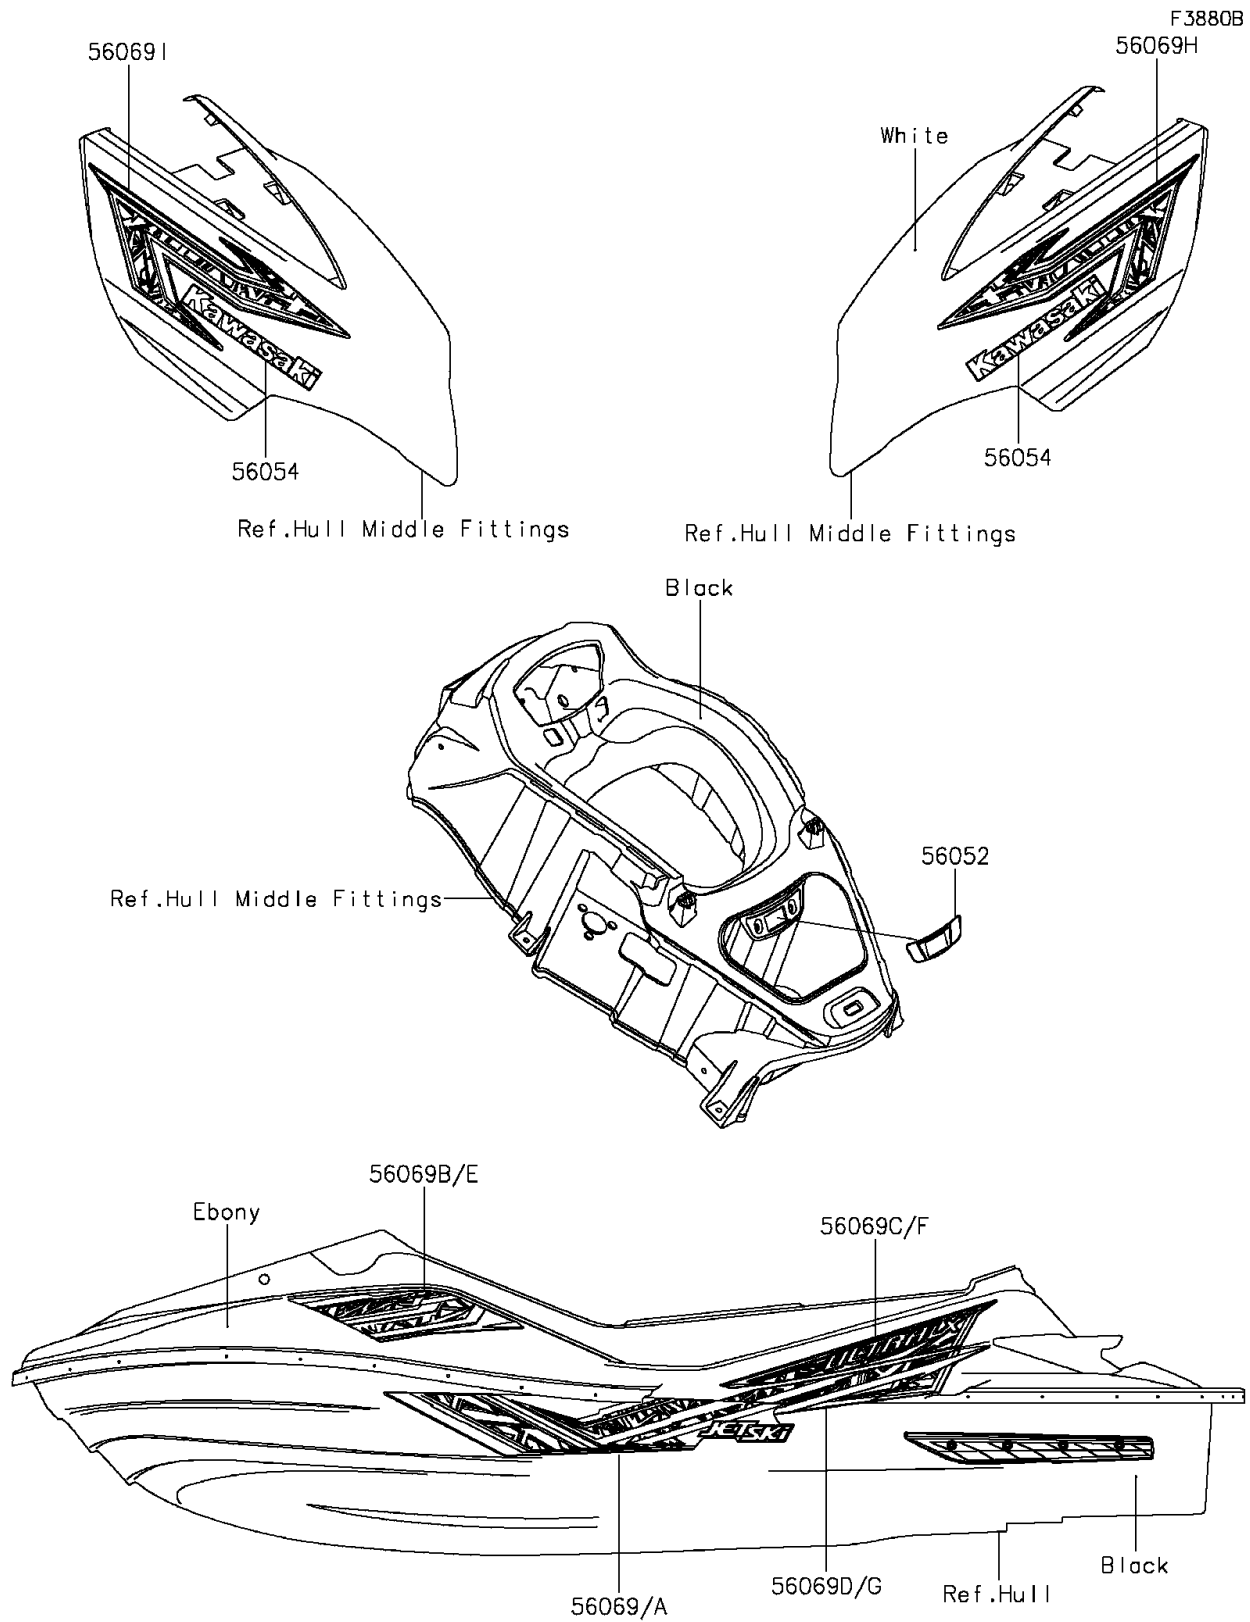

2014 JET SKI® Ultra® LX

PARTS DIAGRAM

Decals(Ebony)(KEF)

2014 JET SKI® Ultra® LX

PARTS LIST

Decals(Ebony)(KEF)

ITEM NAME

PART NUMBER

QUANTITY
