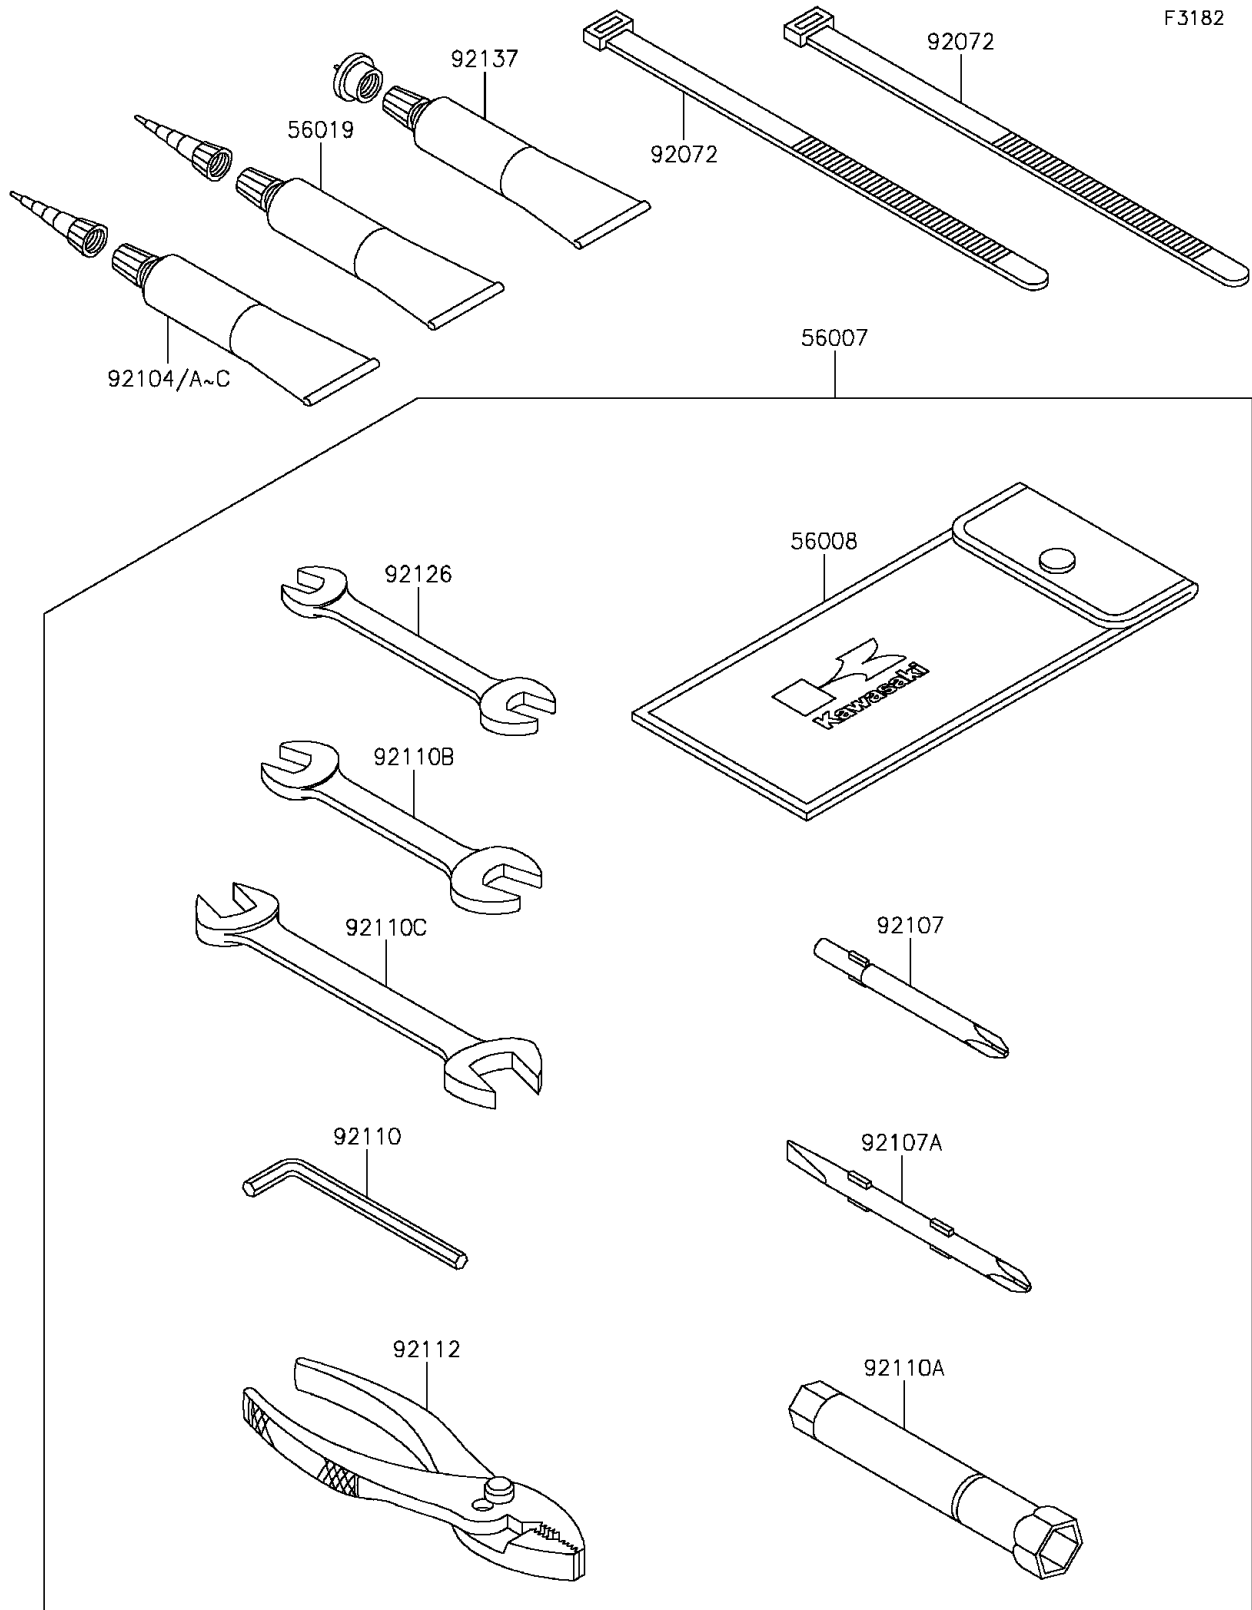

2016 JET SKI® ULTRA® LX

PARTS DIAGRAM

Owner's Tools

2016 JET SKI® ULTRA® LX

PARTS LIST

Owner's Tools

ITEM NAME

PART NUMBER

QUANTITY
