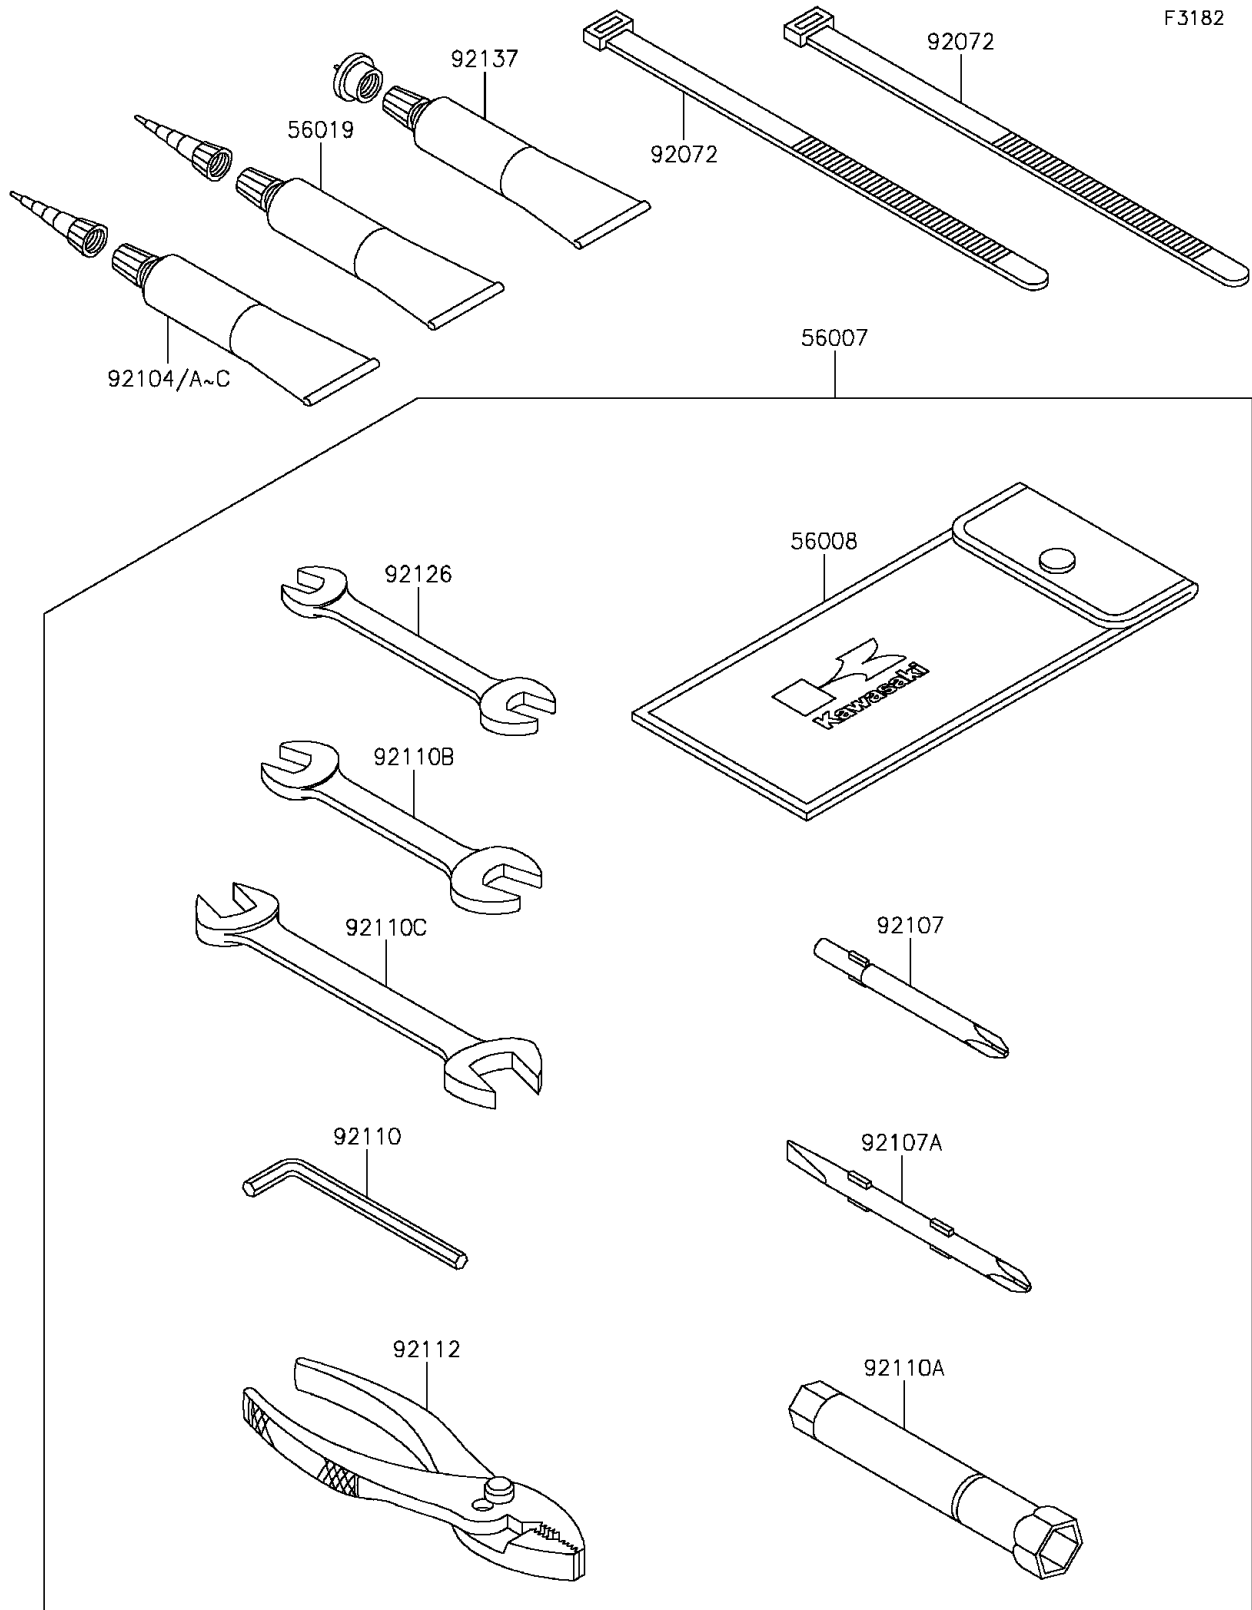

2015 JET SKI® ULTRA® LX

PARTS DIAGRAM

Owner's Tools

2015 JET SKI® ULTRA® LX

PARTS LIST

Owner's Tools

ITEM NAME

PART NUMBER

QUANTITY
