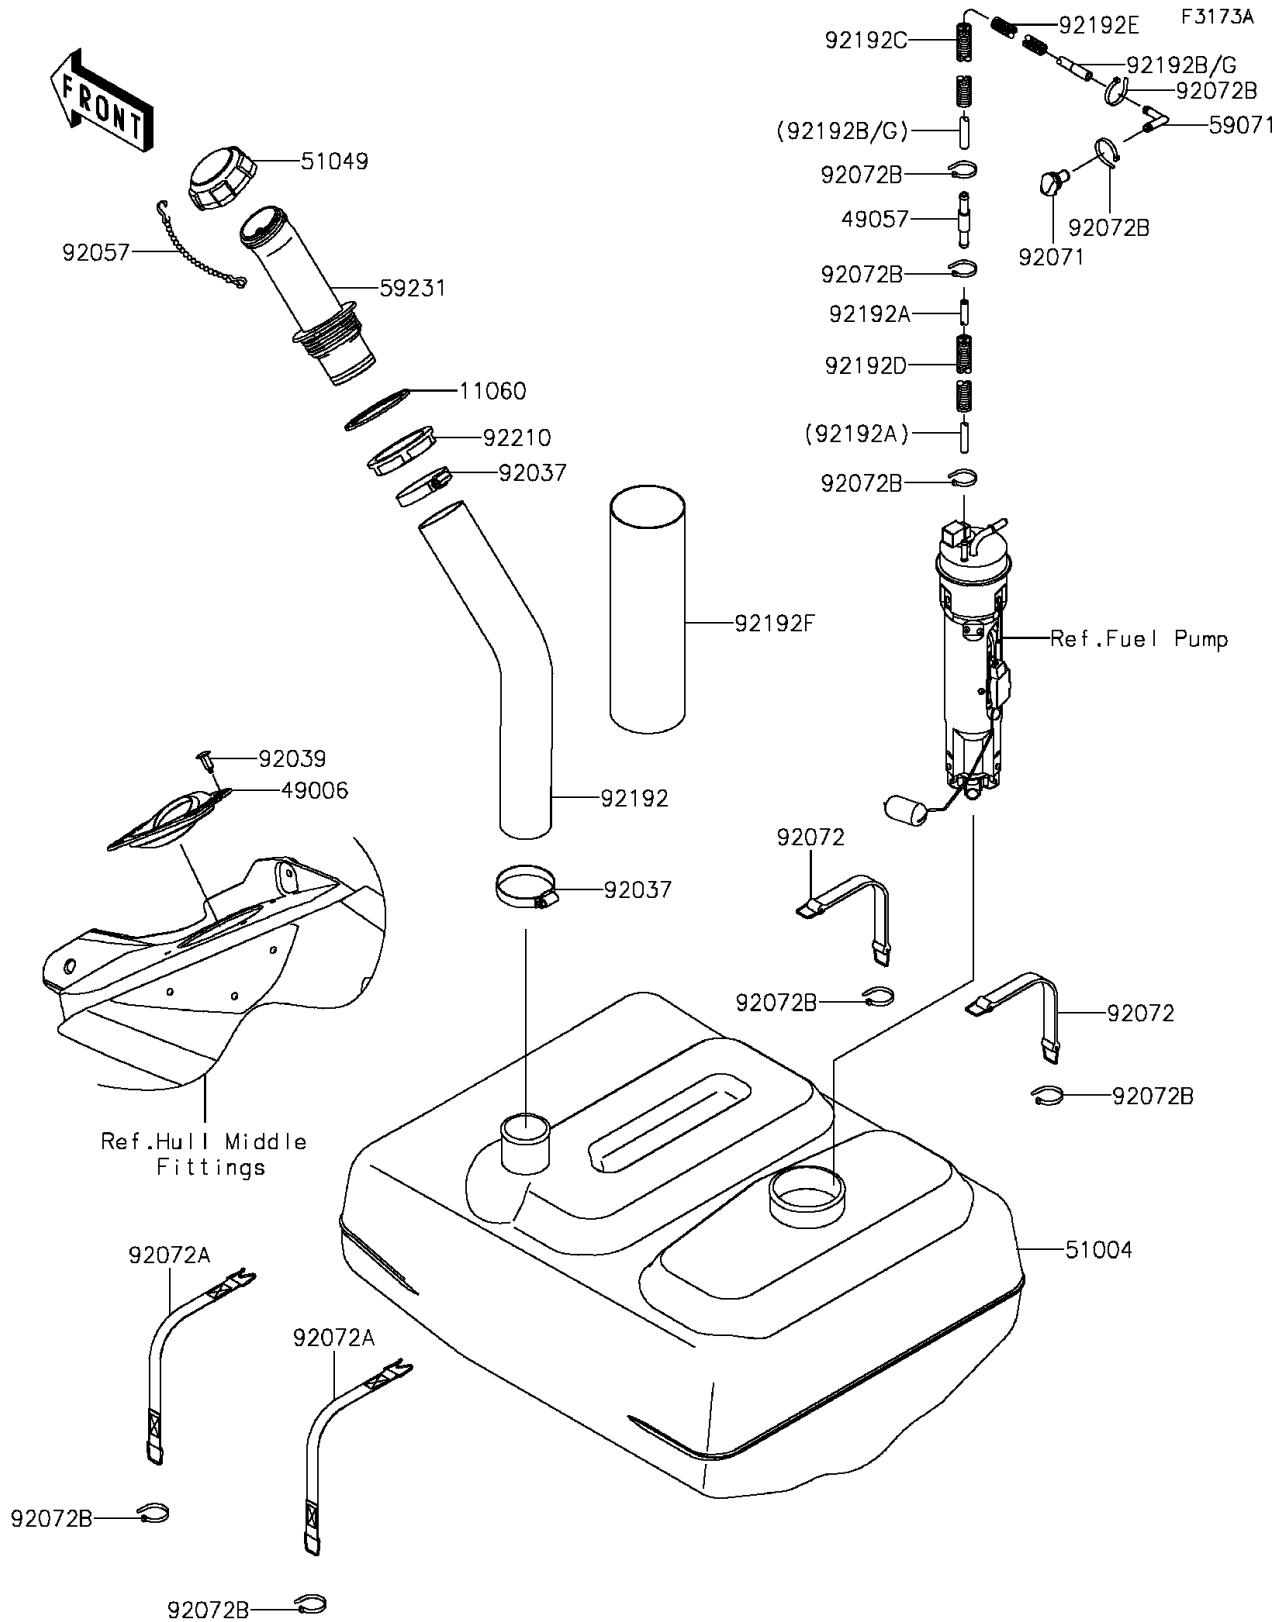

2016 JET SKI® ULTRA® LX

PARTS DIAGRAM Fuel Tank(KEF-KGF)

2016 JET SKI® ULTRA® LX

PARTS LIST

Fuel Tank(KEF-KGF)

ITEM NAME

PART NUMBER

QUANTITY
