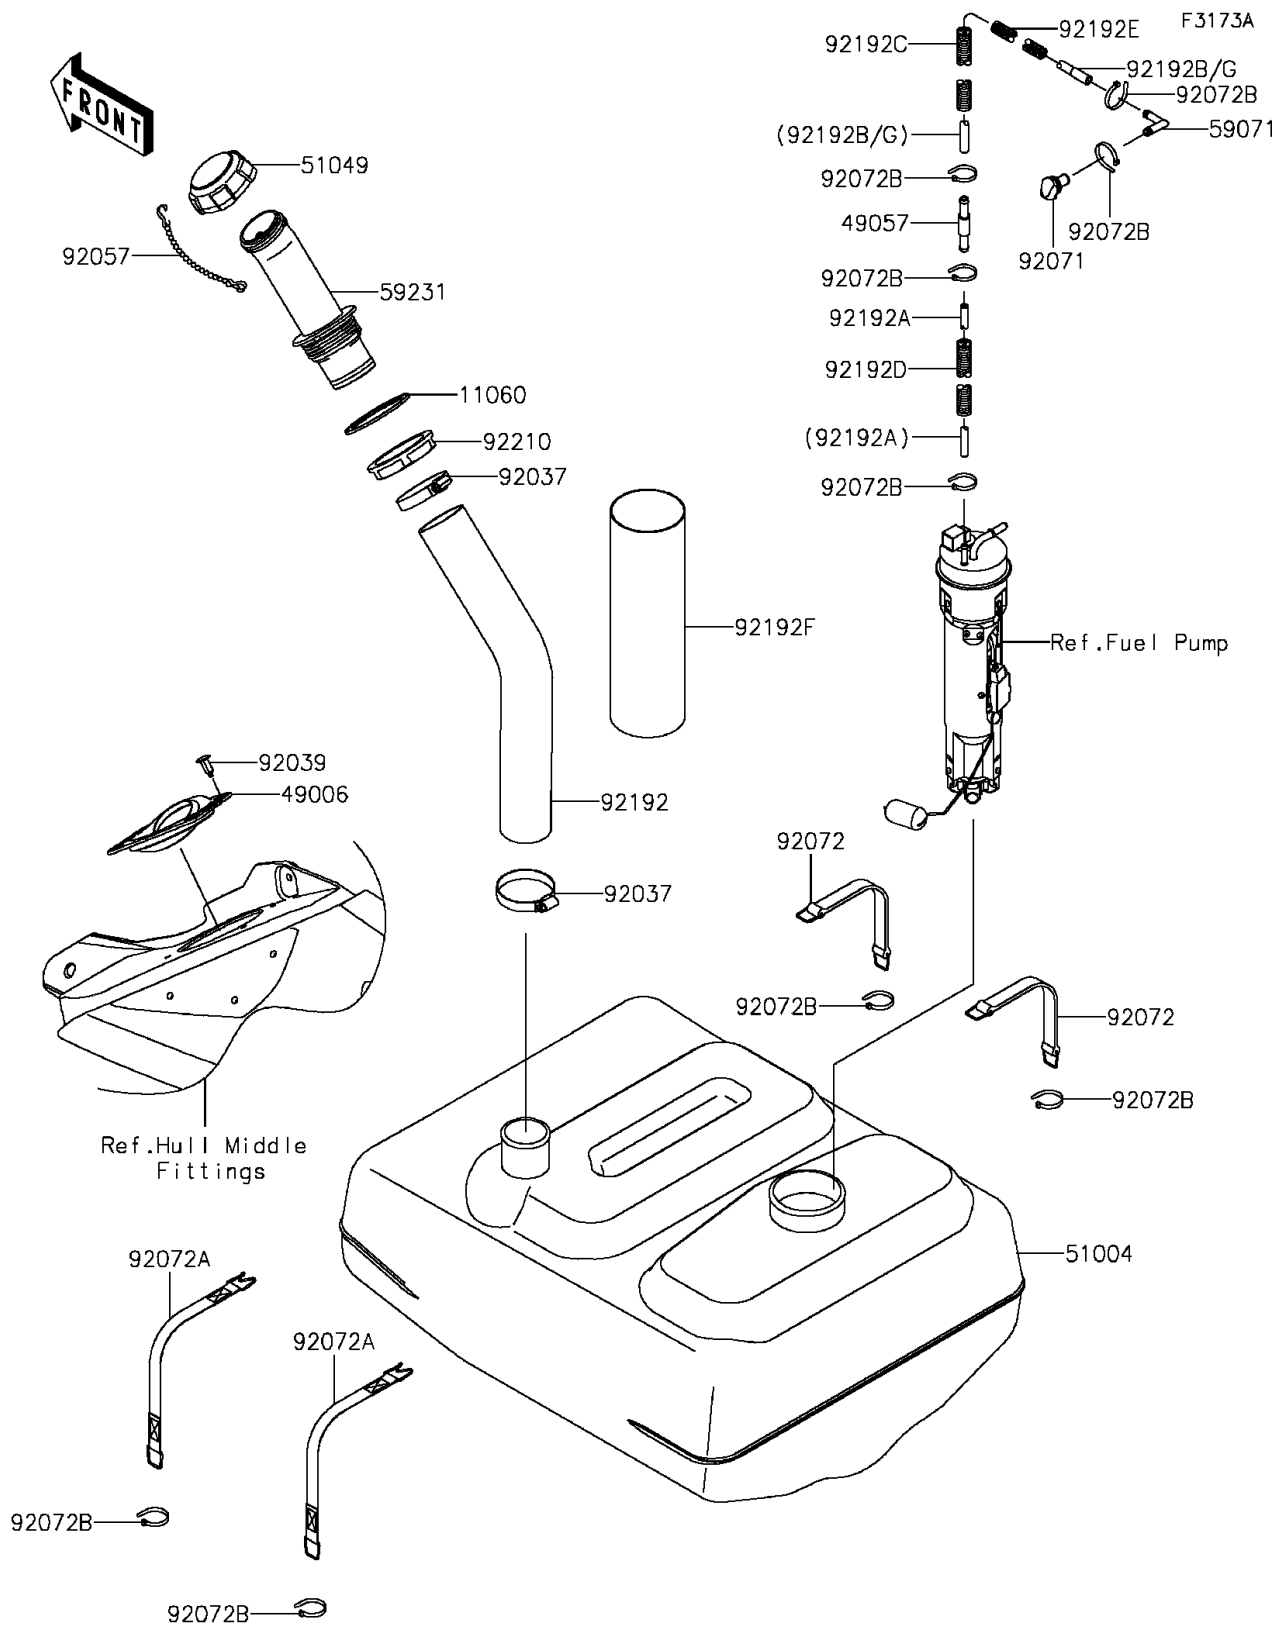

2015 JET SKI® ULTRA® LX

PARTS DIAGRAM Fuel Tank(KEF-KGF)

2015 JET SKI® ULTRA® LX

PARTS LIST

Fuel Tank(KEF-KGF)

ITEM NAME

PART NUMBER

QUANTITY
