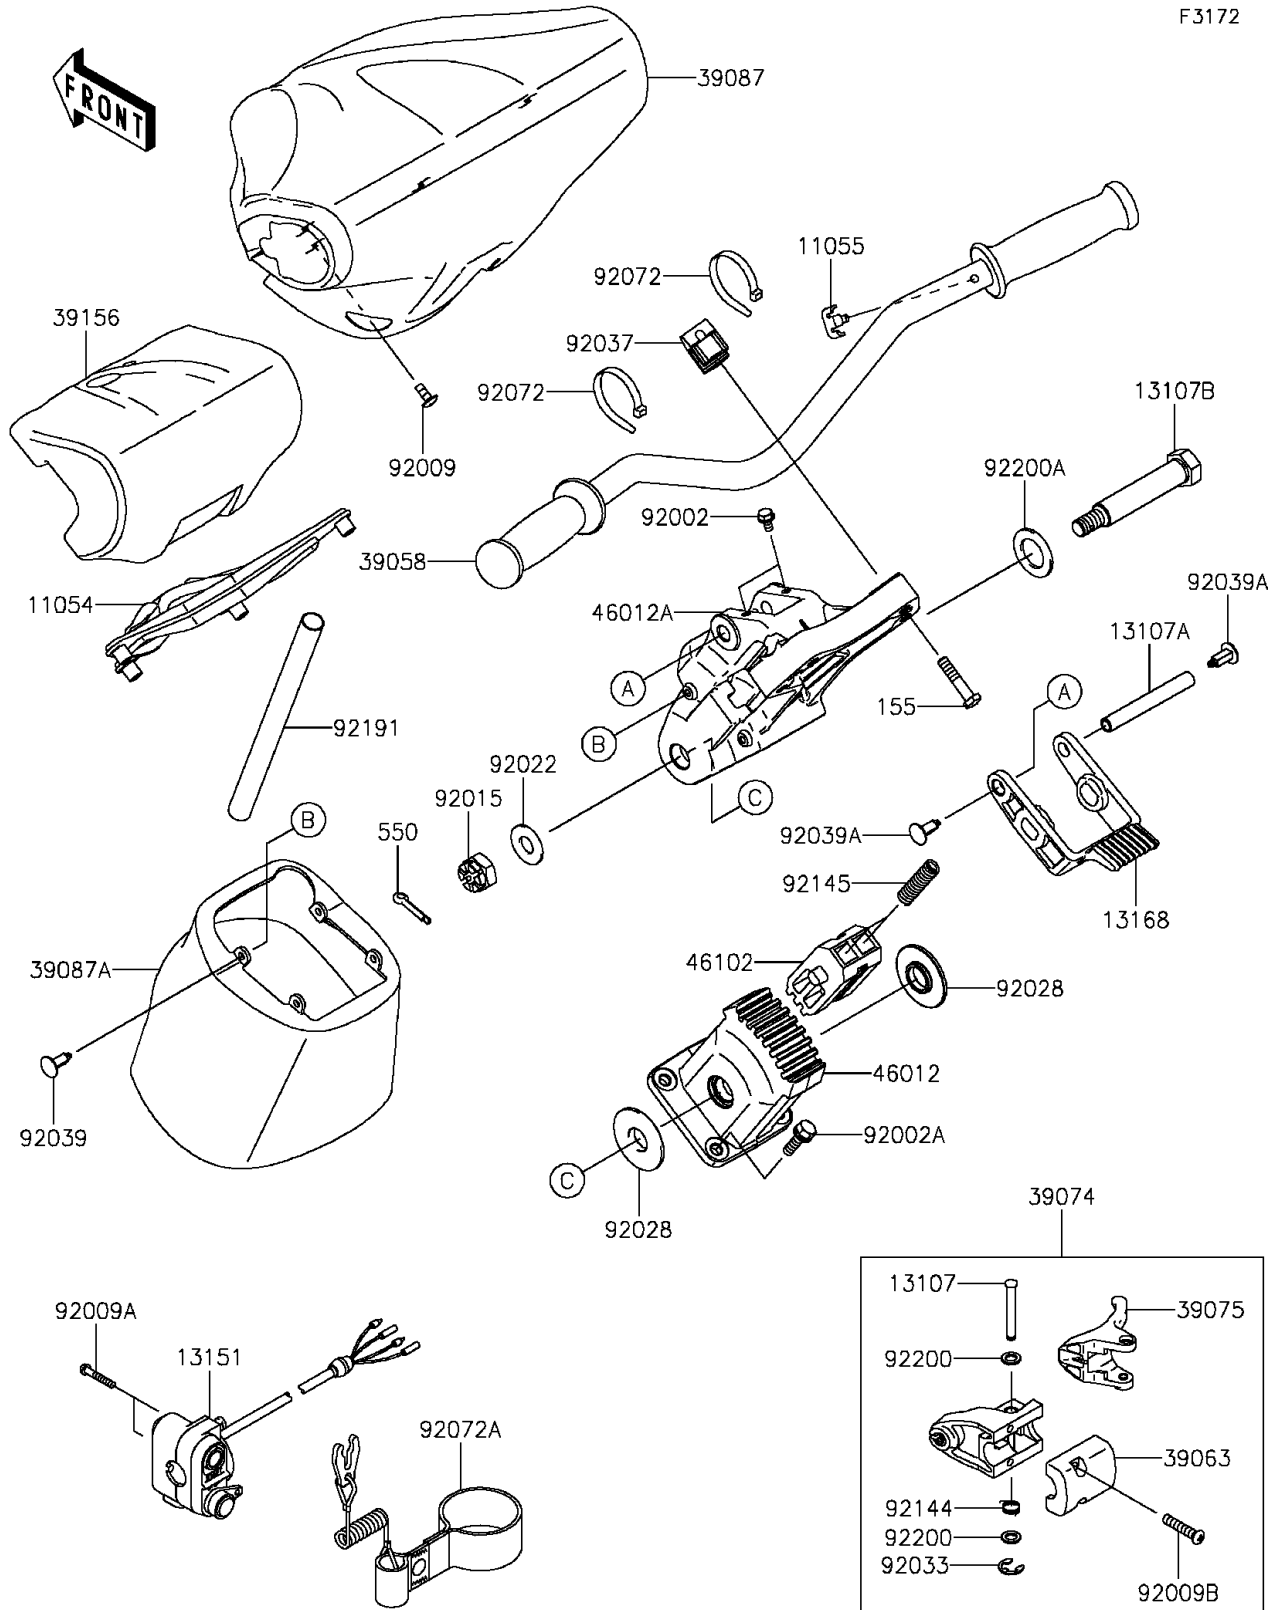

2012 JET SKI® ULTRA® LX

PARTS DIAGRAM Handlebar(KCF-KEF)

F3172

2012 JET SKI® ULTRA® LX

PARTS LIST

Handlebar(KCF-KEF)

ITEM NAME

PART NUMBER

QUANTITY
