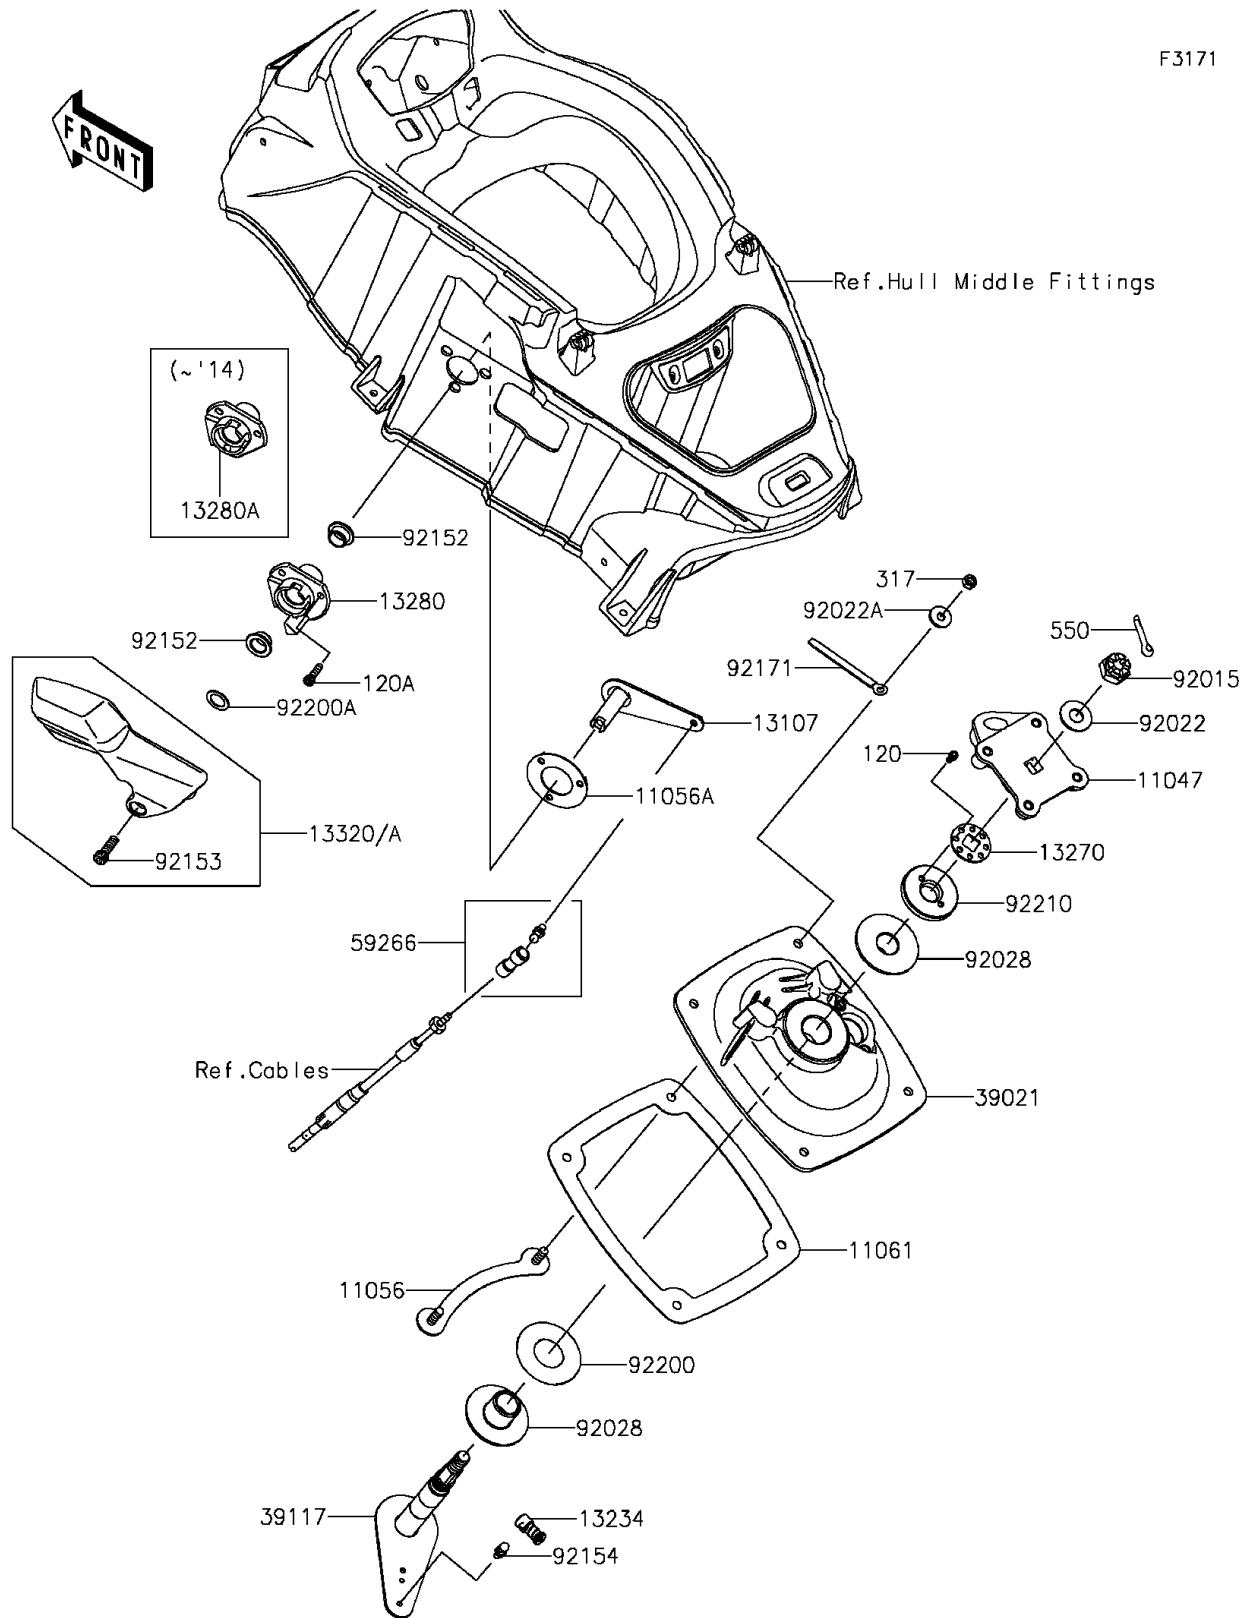

2012 JET SKI® ULTRA® LX

PARTS DIAGRAM

Handle Pole

F3171

2012 JET SKI® ULTRA® LX

PARTS LIST

Handle Pole

ITEM NAME

PART NUMBER

QUANTITY
