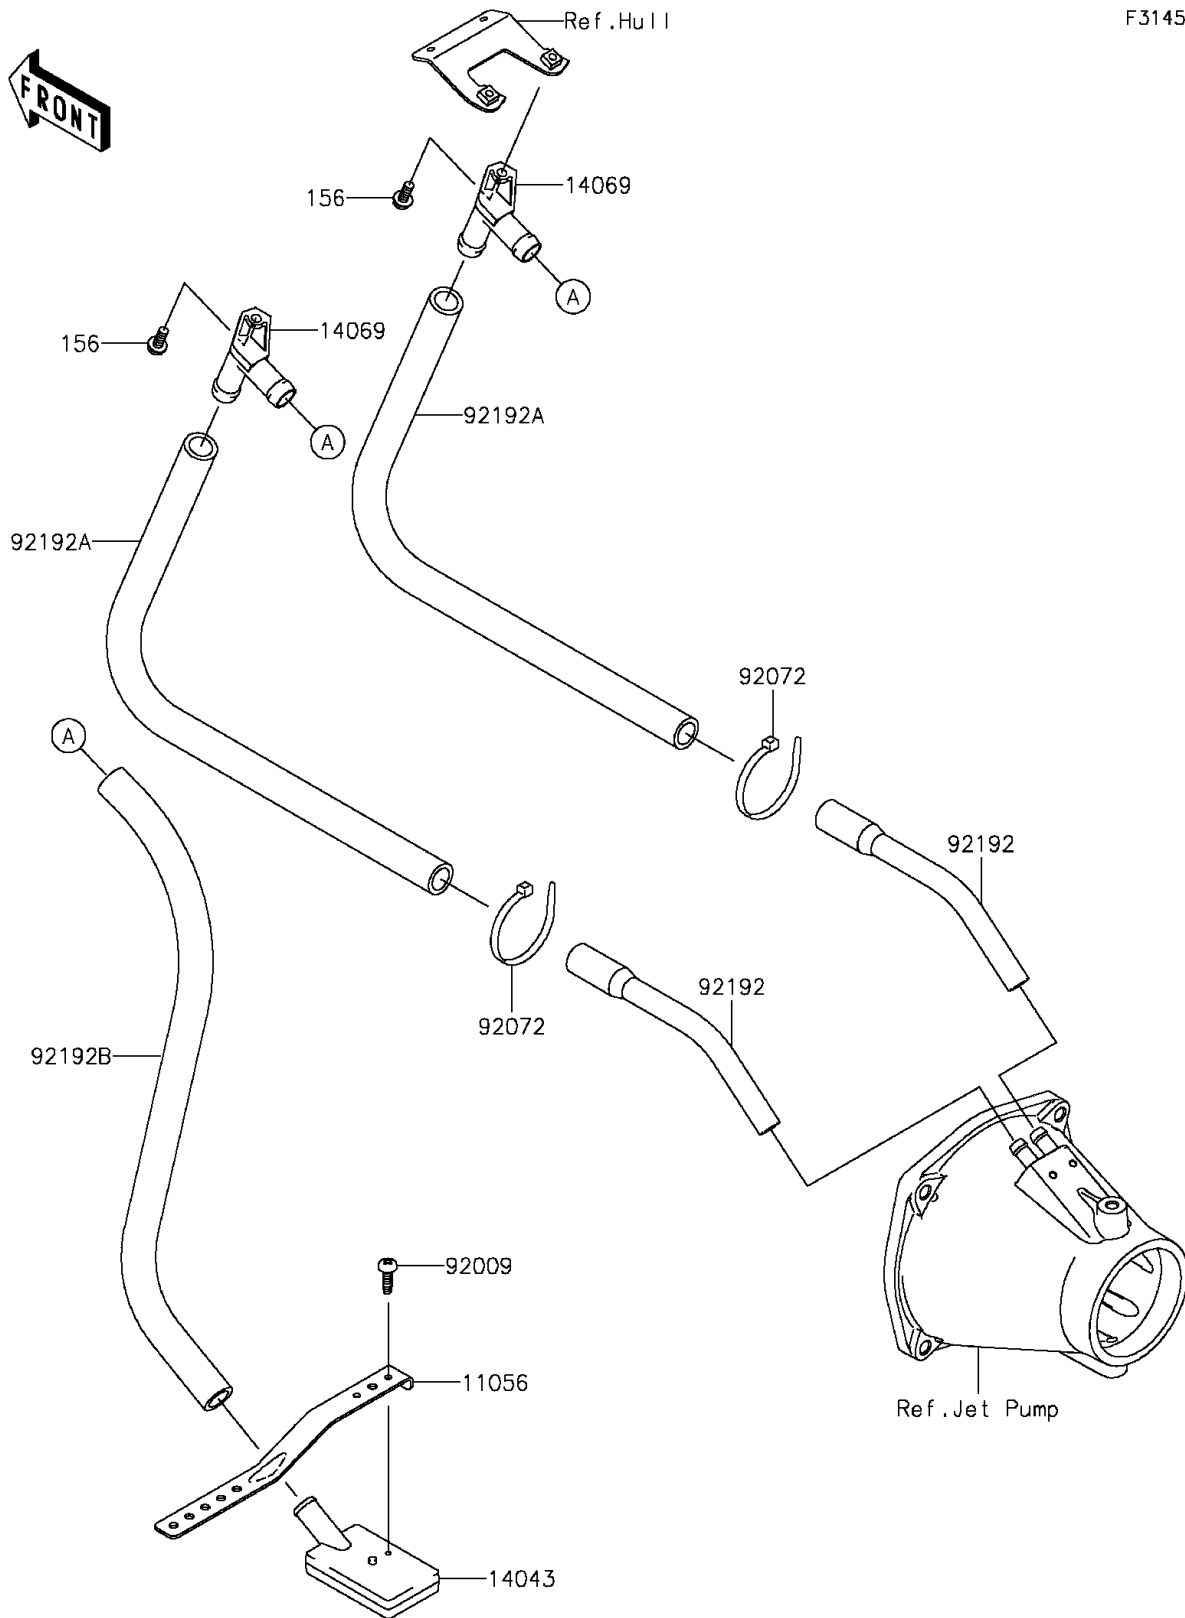

2016 JET SKI® ULTRA® LX

PARTS DIAGRAM

Bilge System

F3145

2016 JET SKI® ULTRA® LX

PARTS LIST

Bilge System

ITEM NAME

PART NUMBER

QUANTITY
