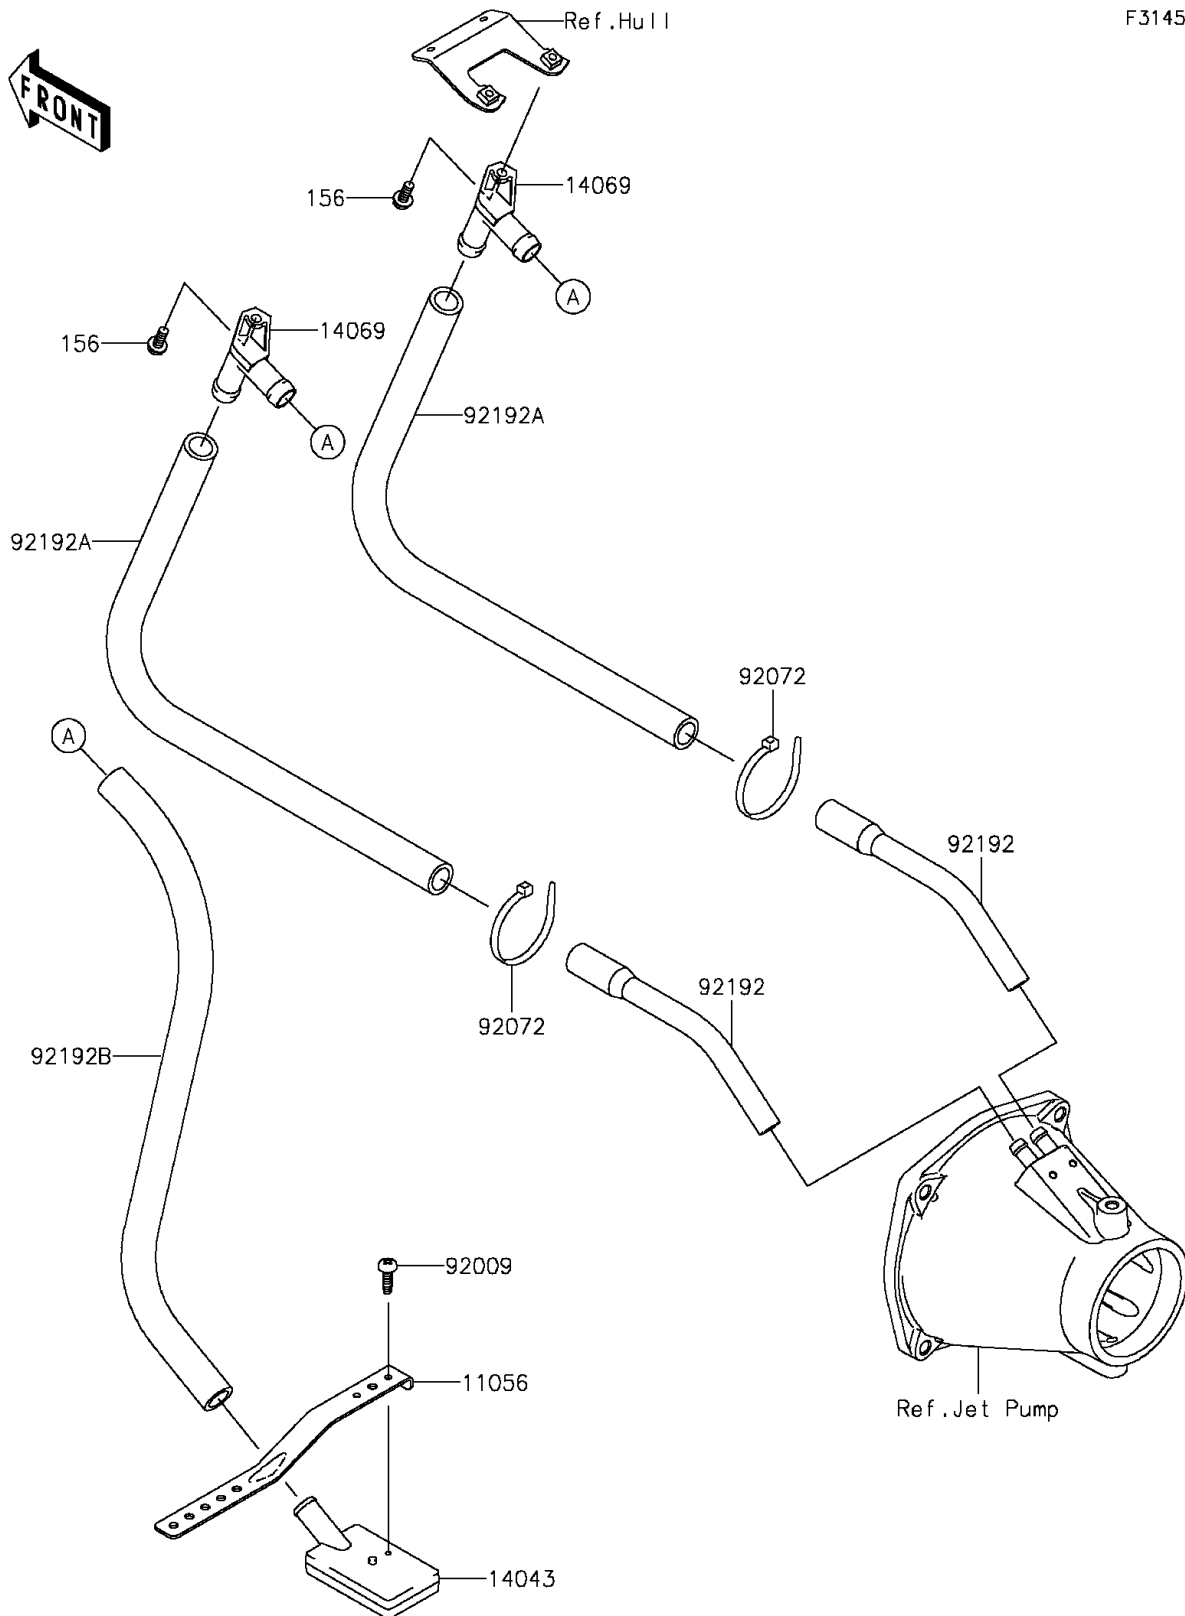

2014 JET SKI® Ultra® LX

PARTS DIAGRAM

Bilge System

F3145

2014 JET SKI® Ultra® LX

PARTS LIST

Bilge System

Kawasaki

Let the Good Times Roll®

ITEM NAME

PART NUMBER

QUANTITY
