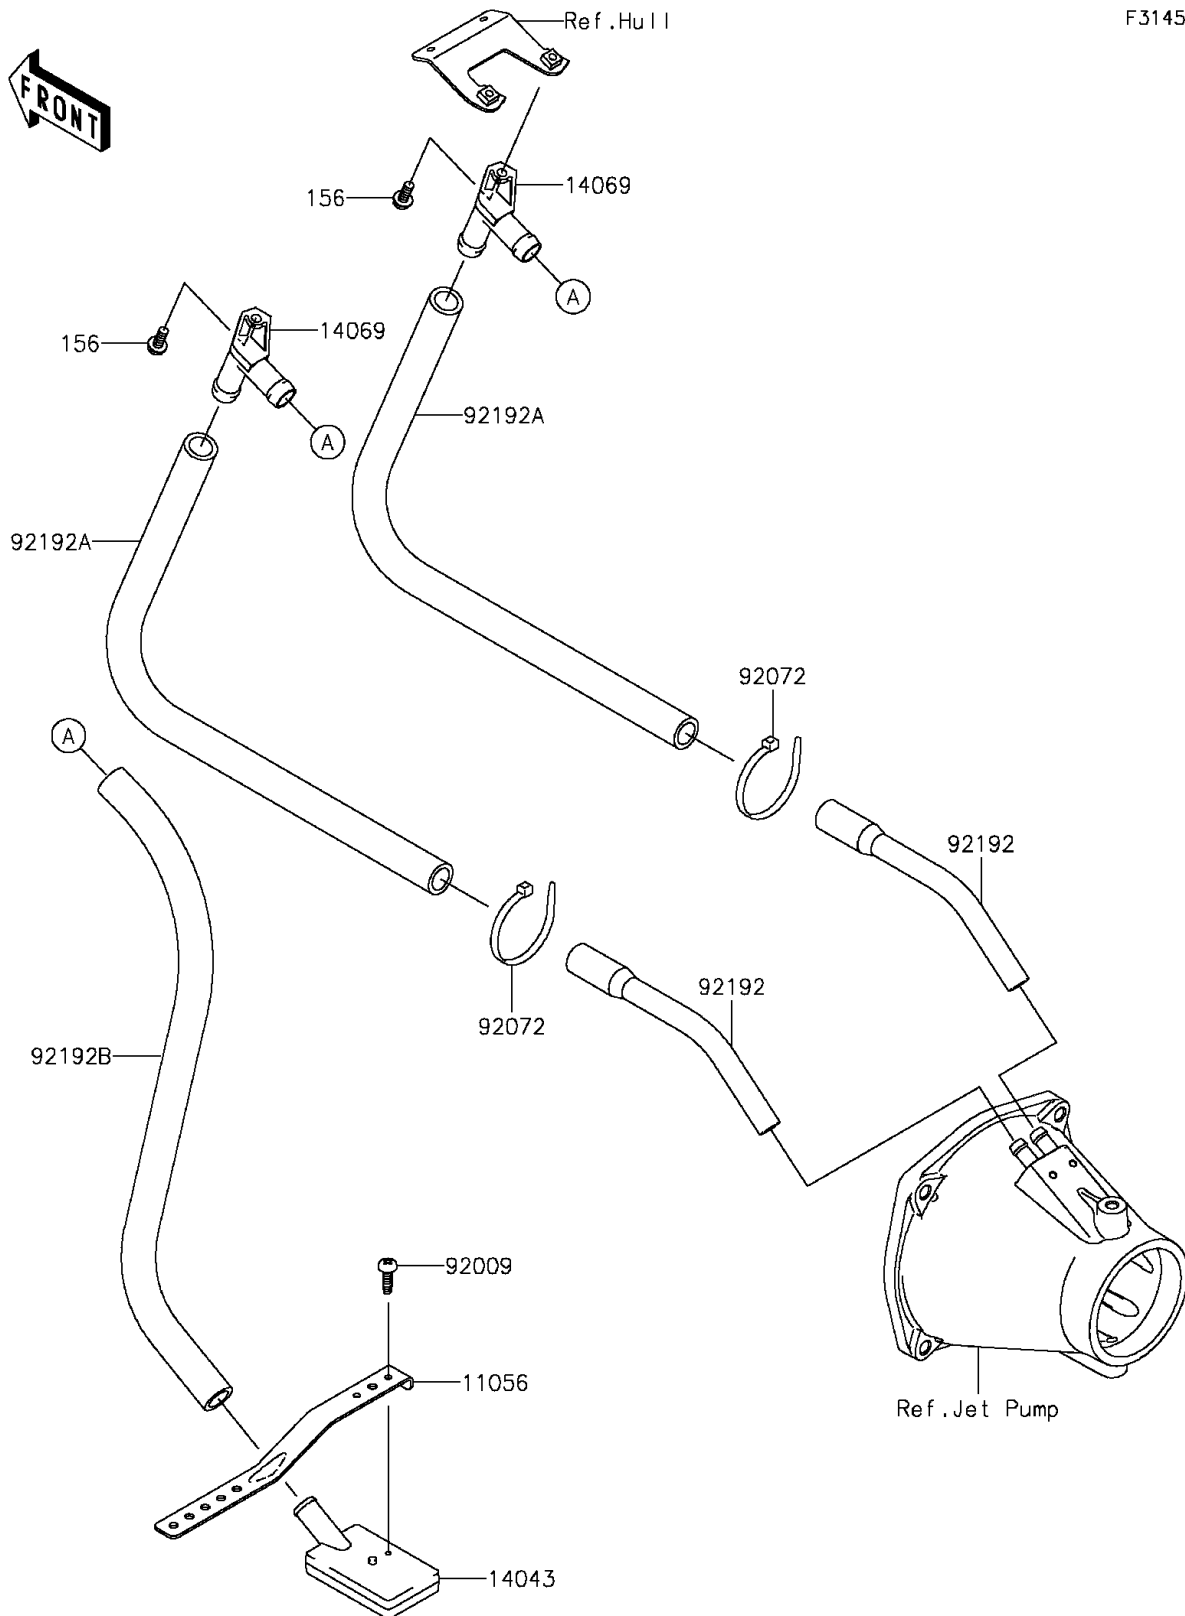

2012 JET SKI® ULTRA® LX

PARTS DIAGRAM

Bilge System

F3145

2012 JET SKI® ULTRA® LX

PARTS LIST

Bilge System

ITEM NAME

PART NUMBER

QUANTITY
