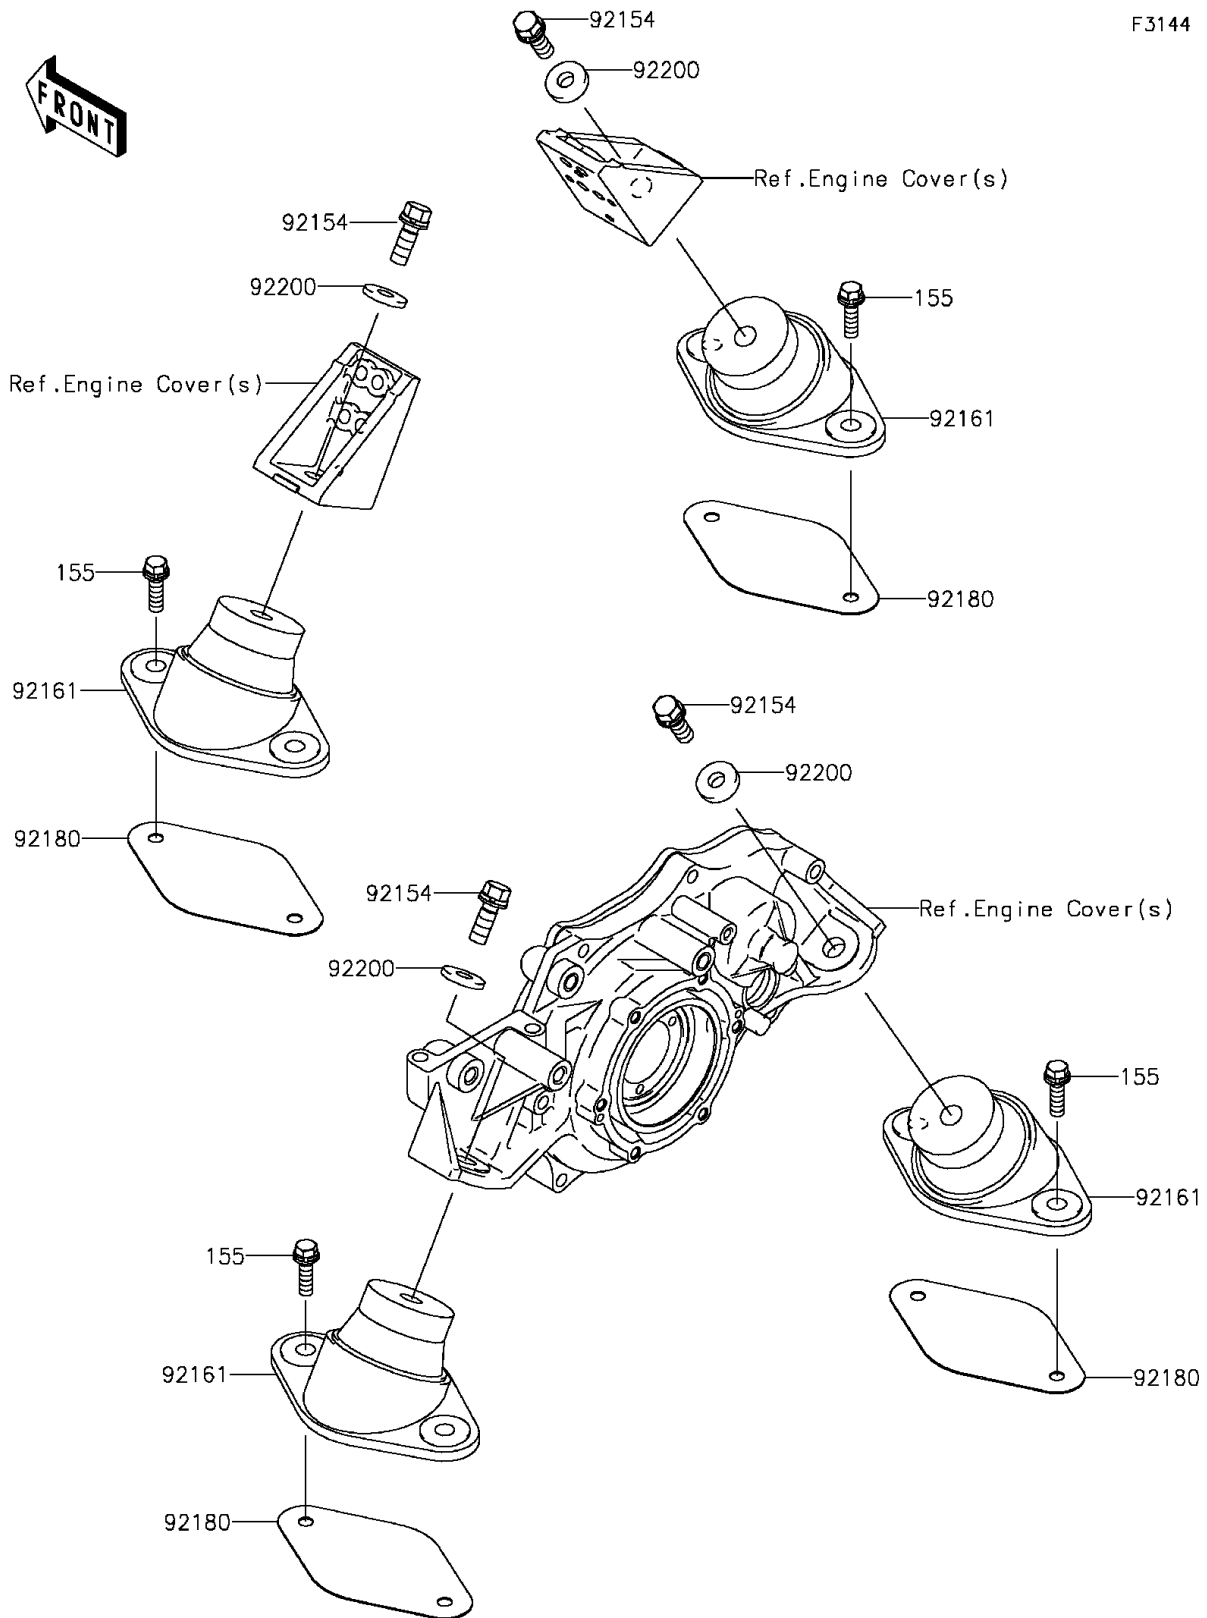

2015 JET SKI® ULTRA® LX

PARTS DIAGRAM

Engine Mount

F3144

2015 JET SKI® ULTRA® LX

PARTS LIST Engine Mount

ITEM NAME

PART NUMBER

QUANTITY
