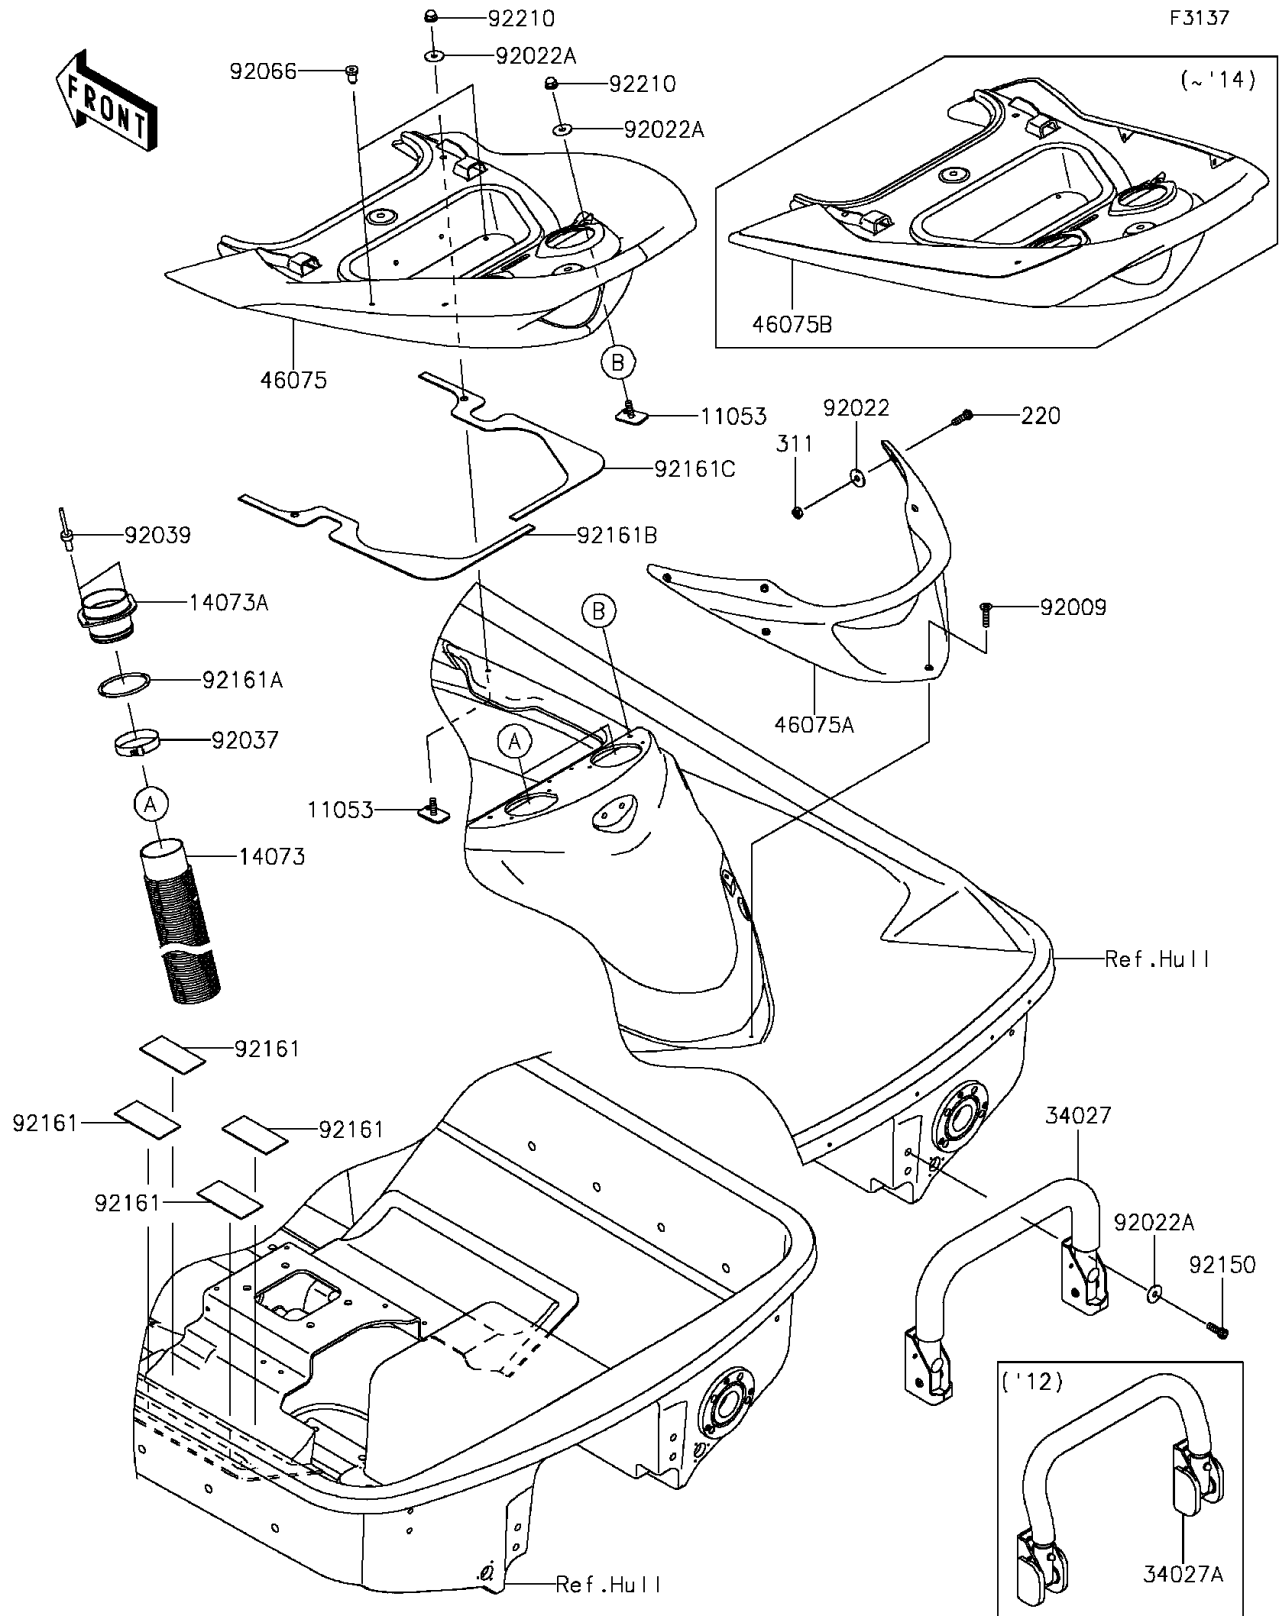

2016 JET SKI® ULTRA® LX

PARTS DIAGRAM

Hull Rear Fittings

2016 JET SKI® ULTRA® LX

PARTS LIST

Hull Rear Fittings

ITEM NAME

PART NUMBER

QUANTITY
