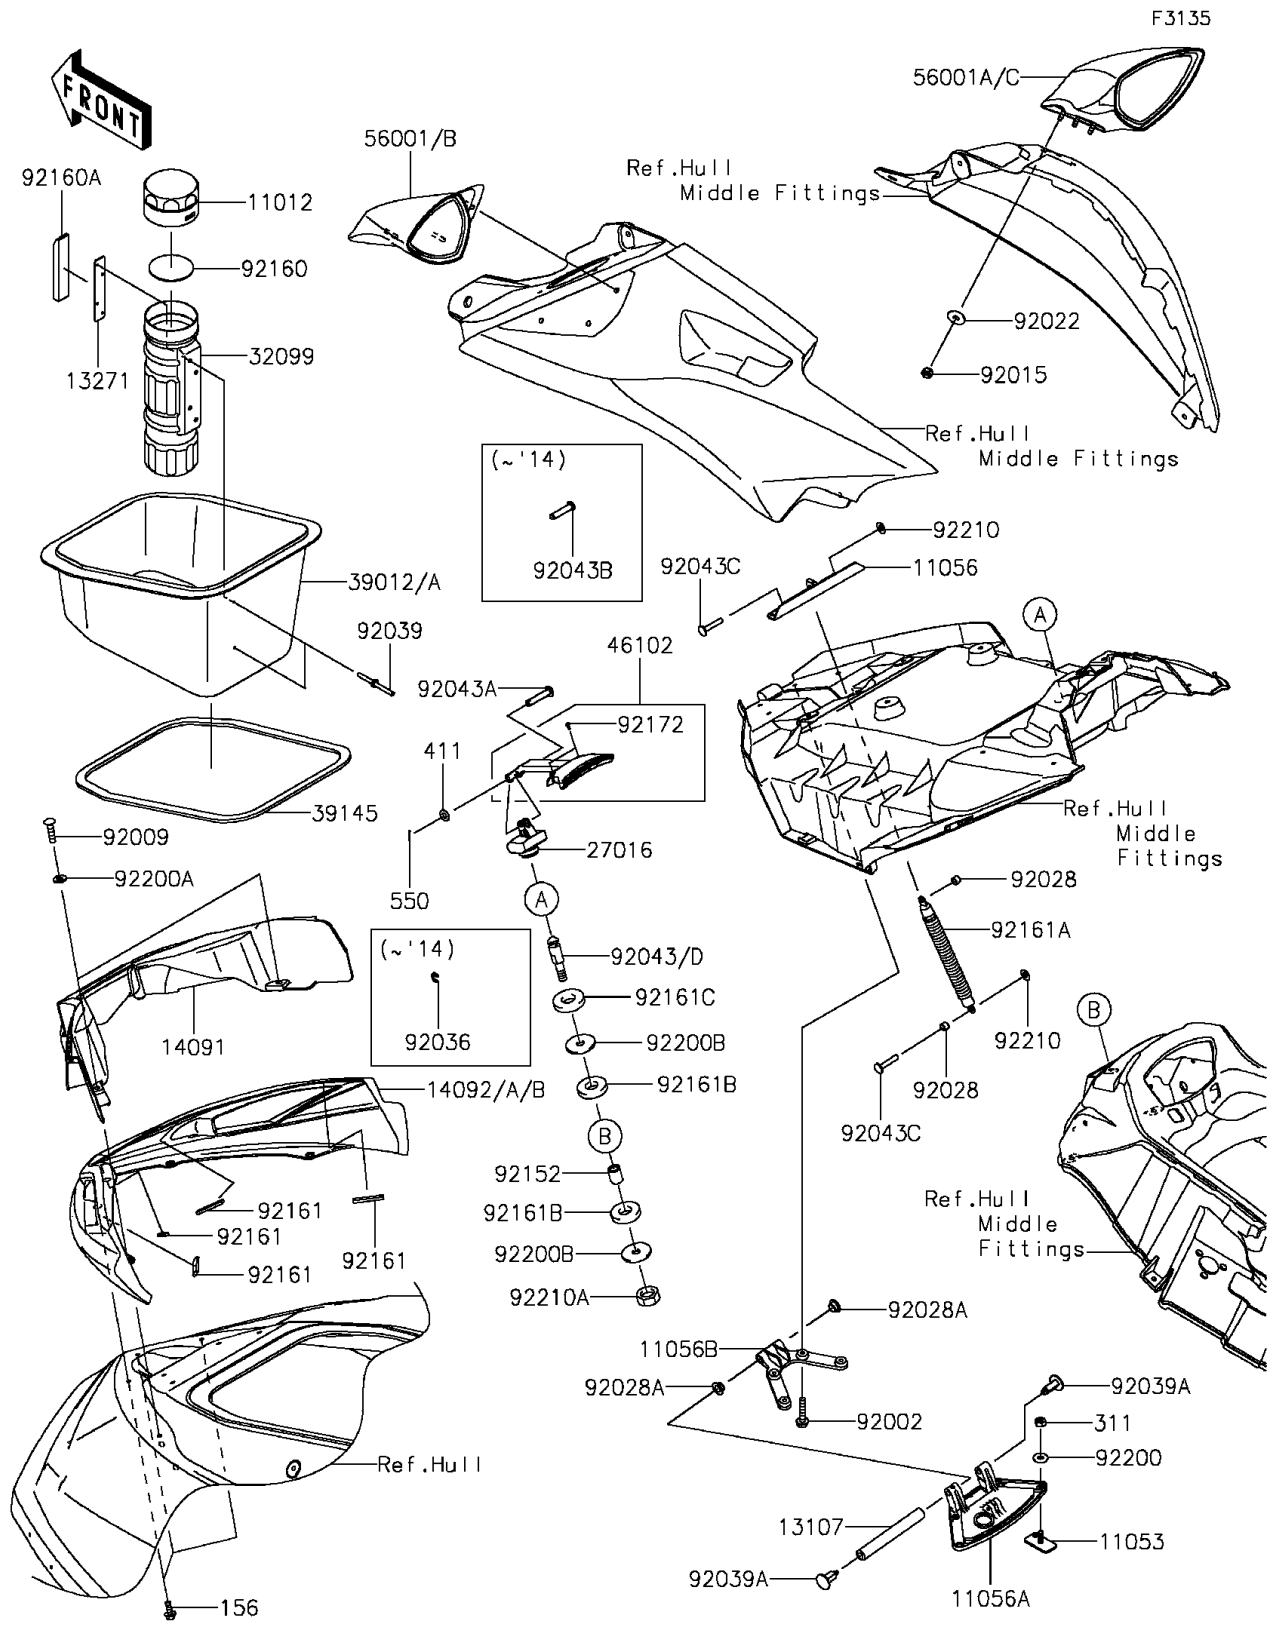

2015 JET SKI® ULTRA® LX

PARTS DIAGRAM

Hull Front Fittings

2015 JET SKI® ULTRA® LX

PARTS LIST

Hull Front Fittings

ITEM NAME

PART NUMBER

QUANTITY
