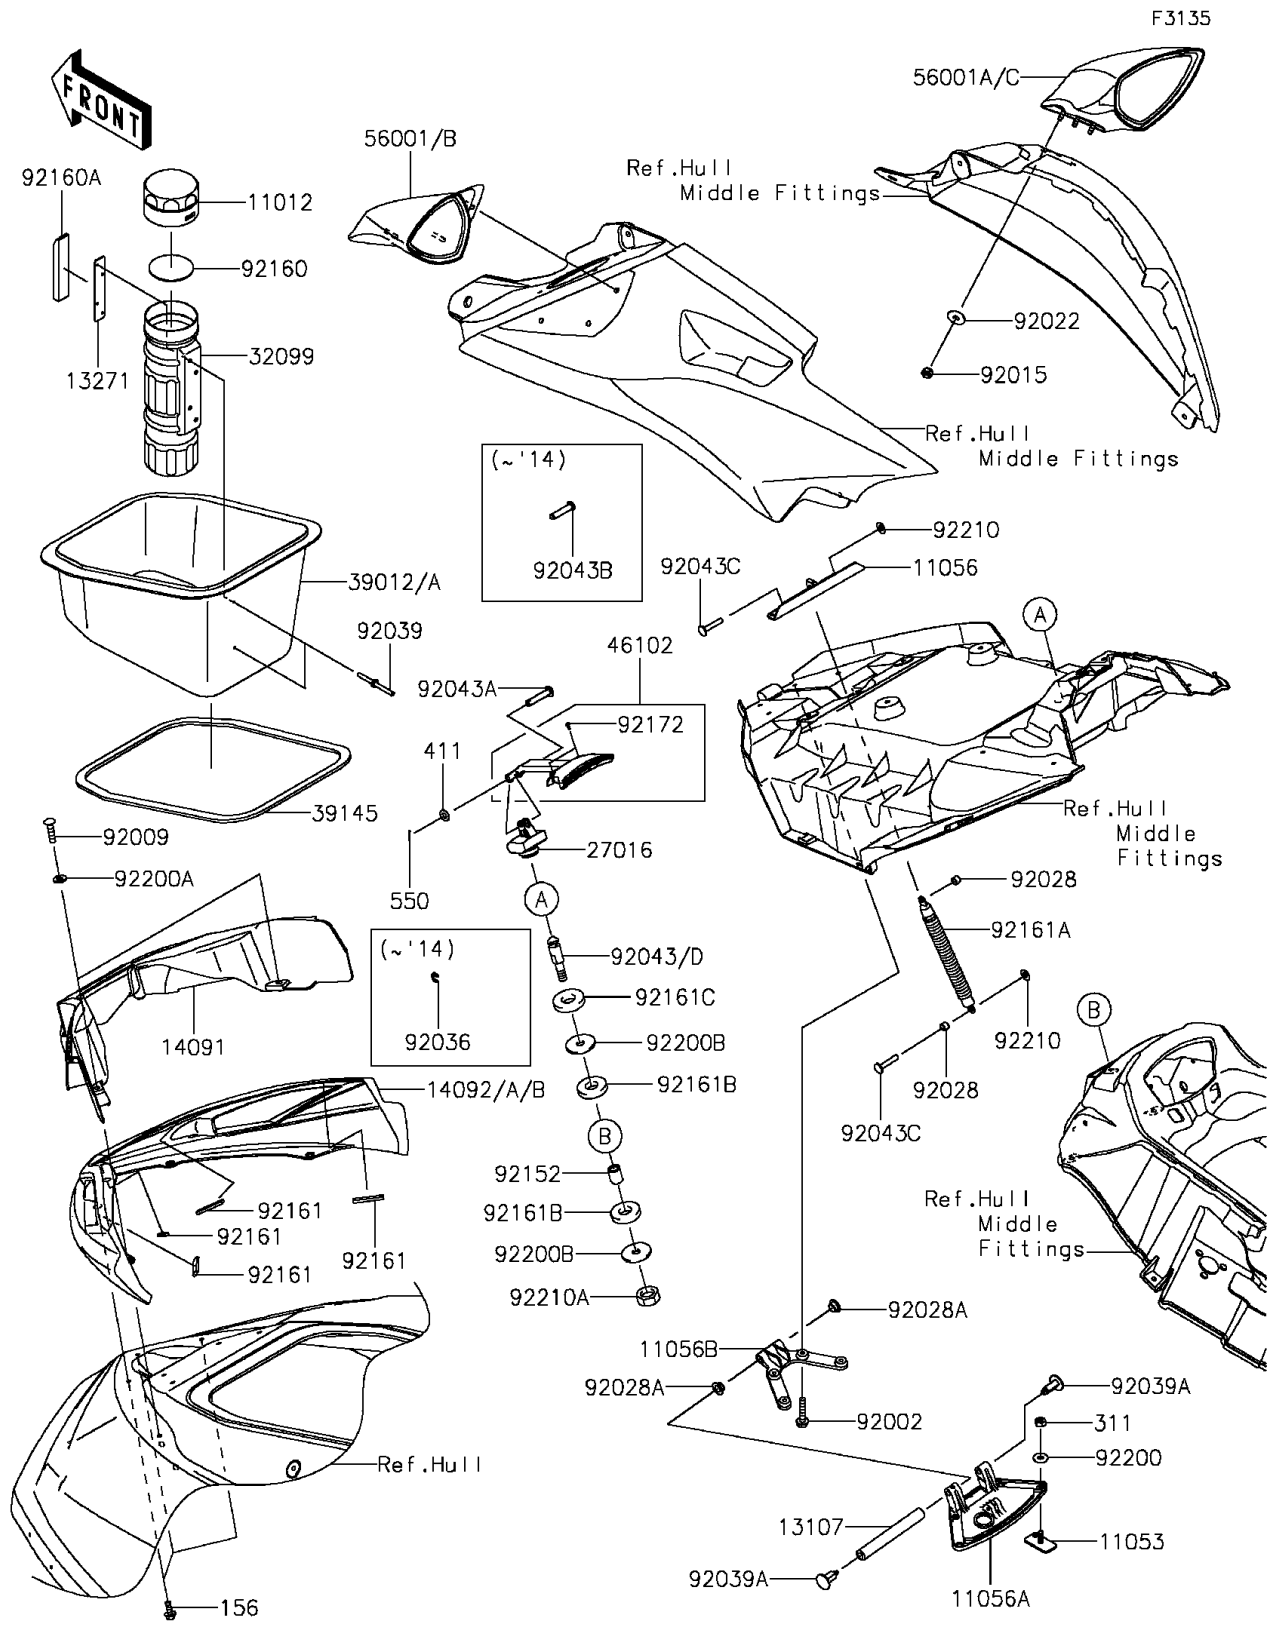

2014 JET SKI® Ultra® LX

PARTS DIAGRAM

Hull Front Fittings

2014 JET SKI® Ultra® LX

PARTS LIST

Hull Front Fittings

ITEM NAME

PART NUMBER

QUANTITY
