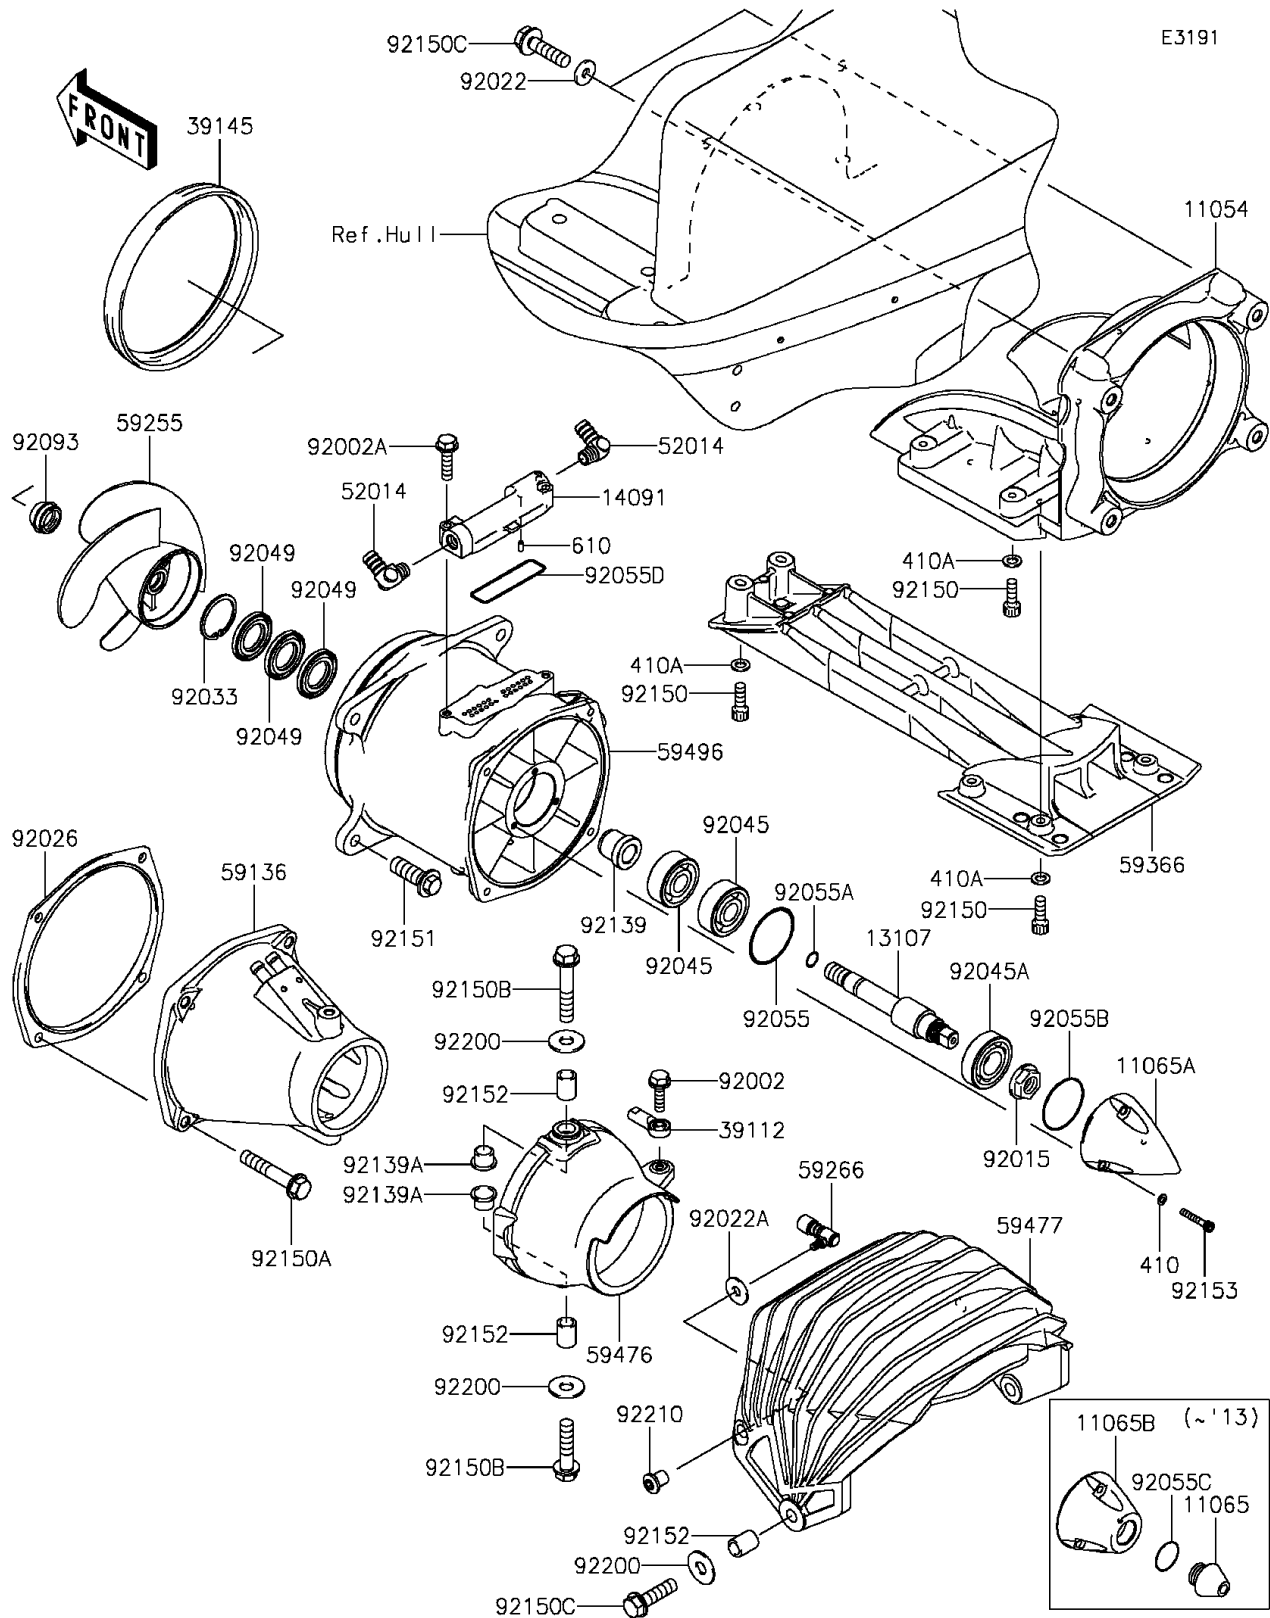

2016 JET SKI® ULTRA® LX

PARTS DIAGRAM

Jet Pump

2016 JET SKI® ULTRA® LX

PARTS LIST

Jet Pump

ITEM NAME

PART NUMBER

QUANTITY
