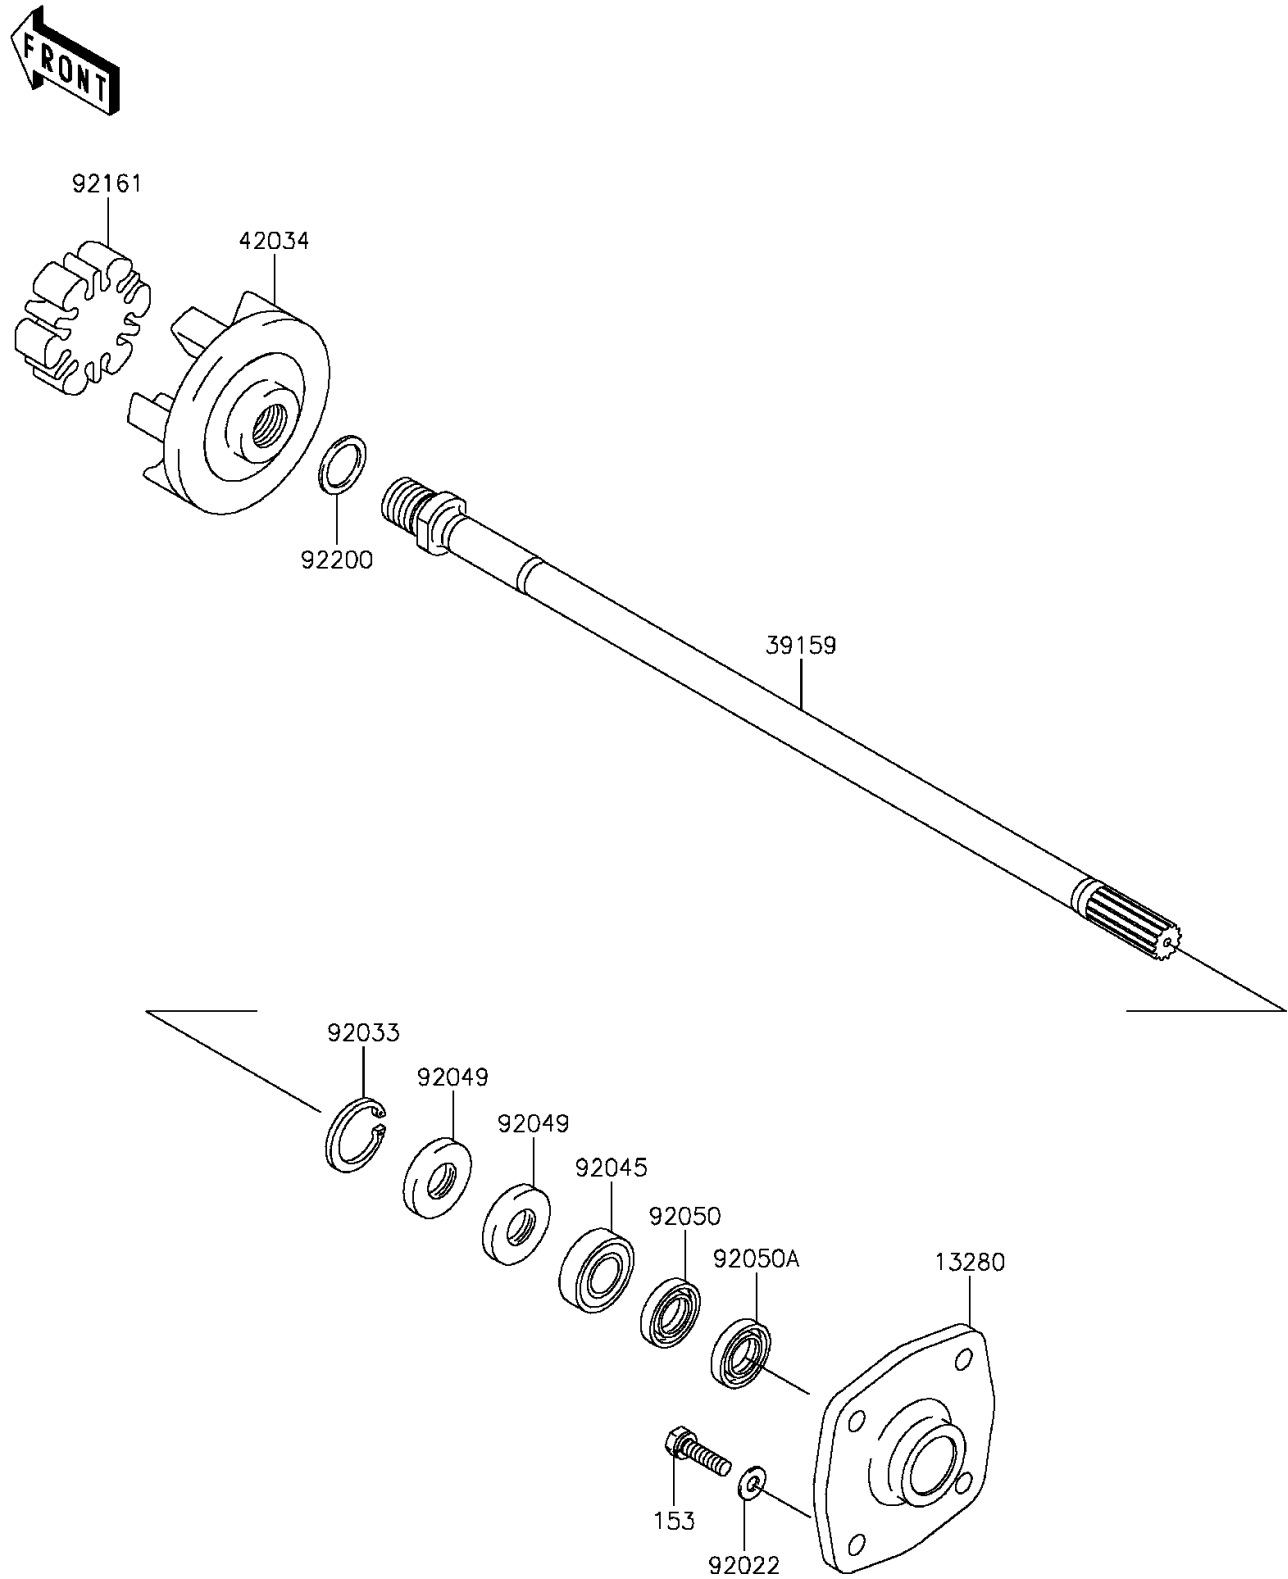

2016 JET SKI® ULTRA® LX

PARTS DIAGRAM

Drive Shaft

E3134

2016 JET SKI® ULTRA® LX

PARTS LIST

Drive Shaft

ITEM NAME

PART NUMBER

QUANTITY
