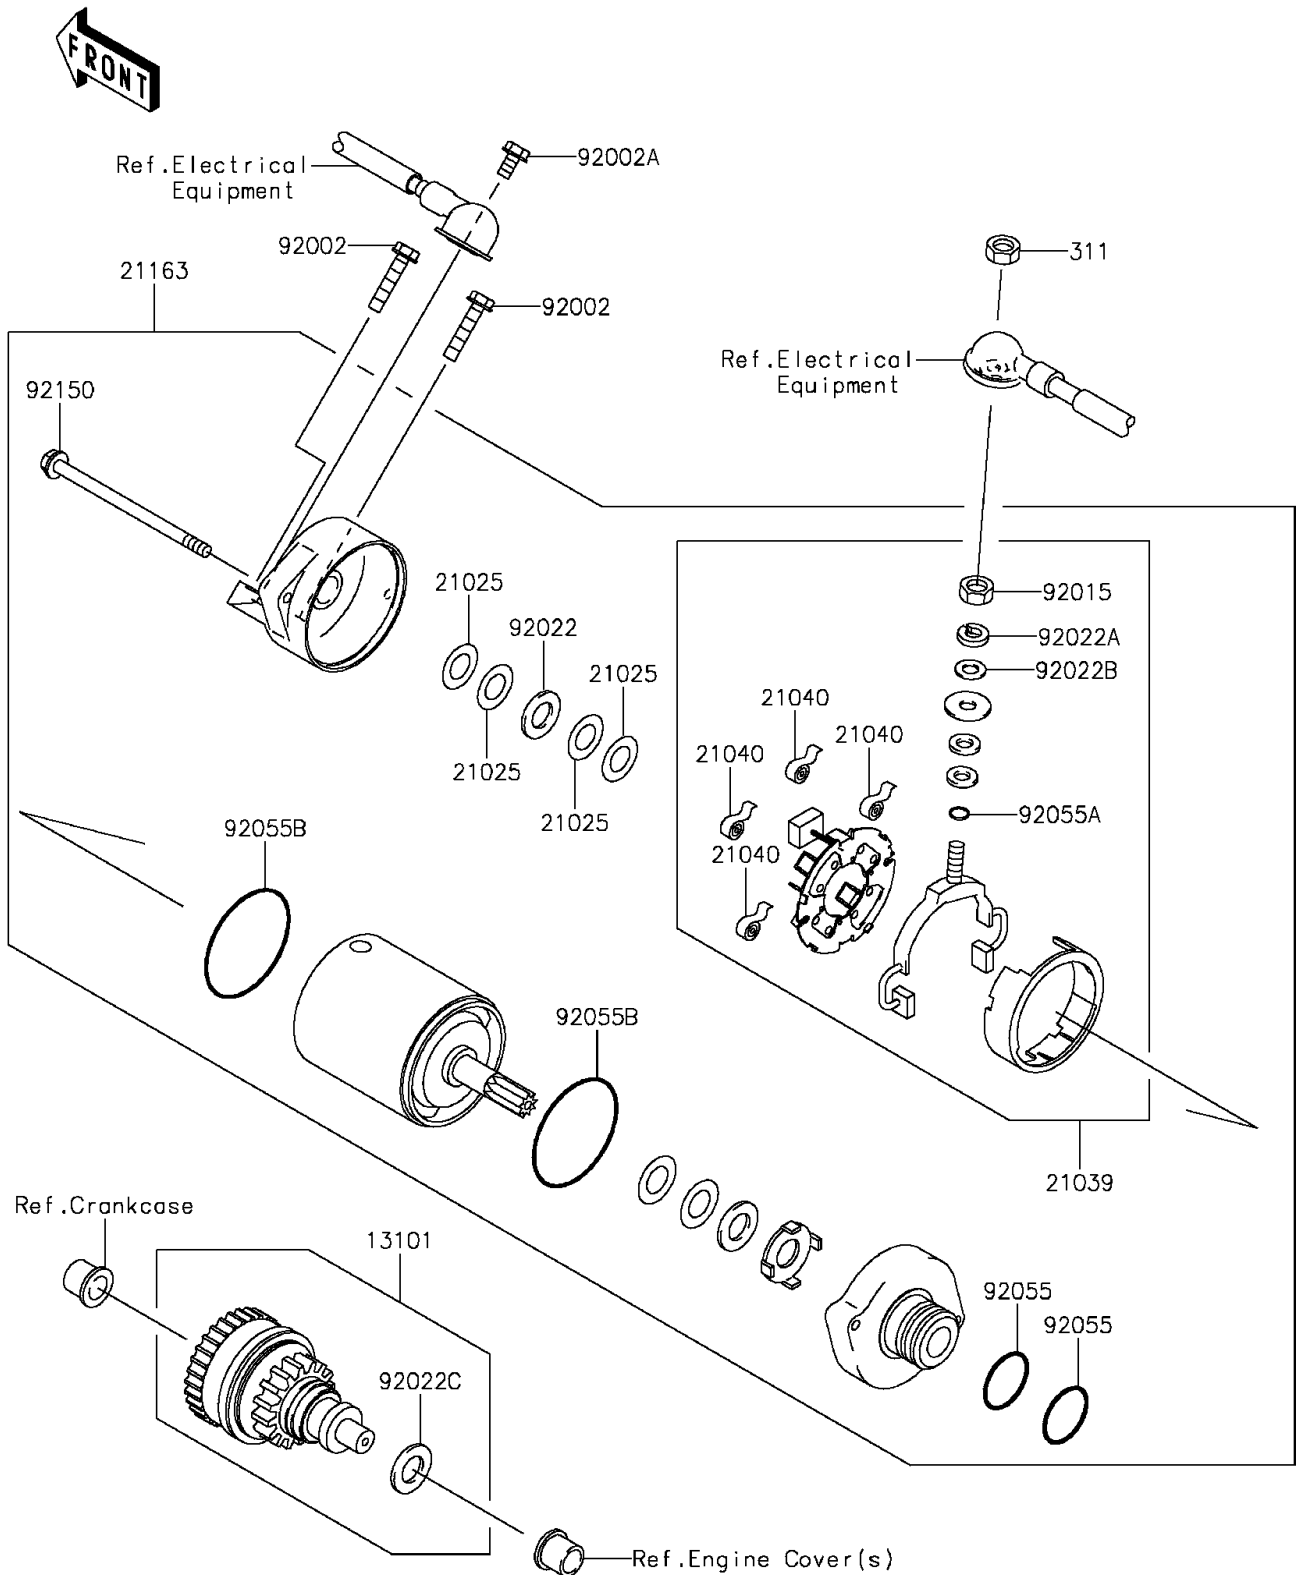

2016 JET SKI® ULTRA® LX

PARTS DIAGRAM

Starter Motor

E1840

2016 JET SKI® ULTRA® LX

PARTS LIST

Starter Motor

Kawasaki

Let the Good Times Roll®

ITEM NAME

PART NUMBER

QUANTITY
