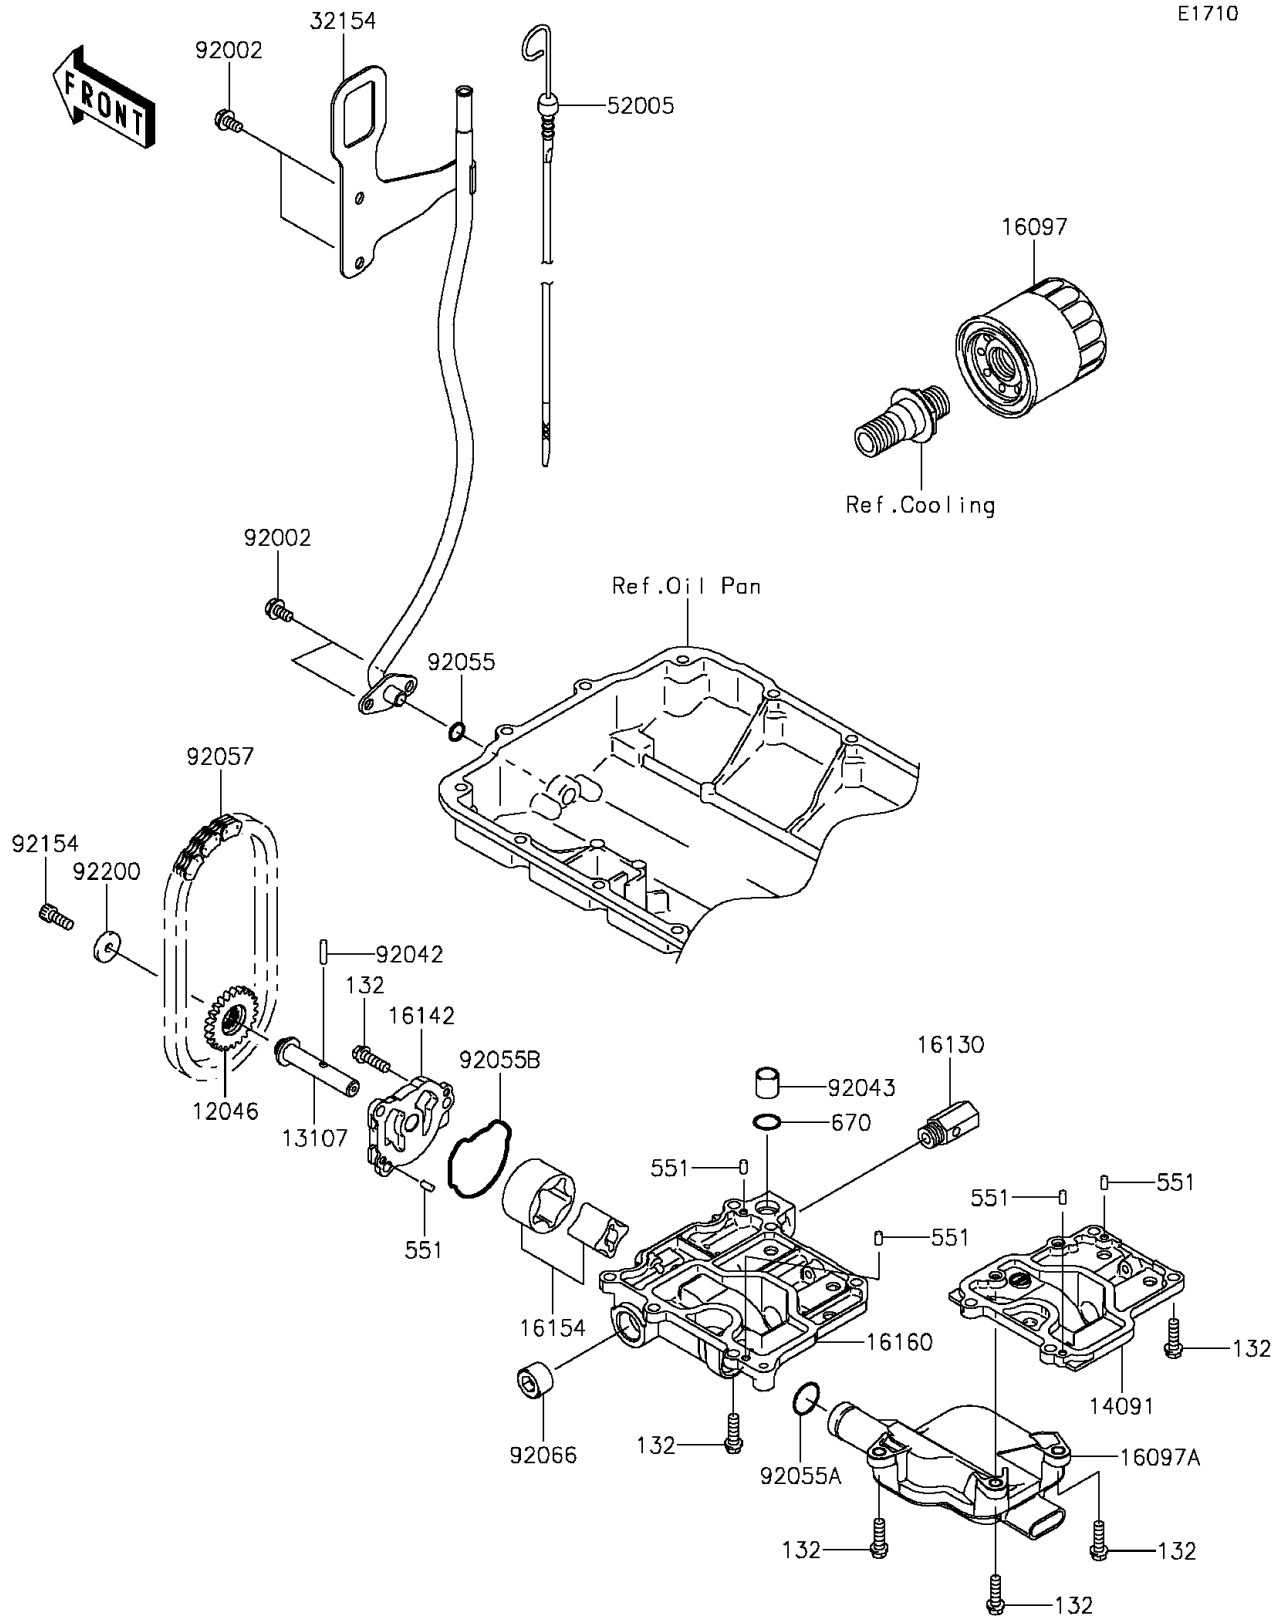

2016 JET SKI® ULTRA® LX

PARTS DIAGRAM

Oil Pump

E1710

2016 JET SKI® ULTRA® LX

PARTS LIST

Oil Pump

ITEM NAME

PART NUMBER

QUANTITY
