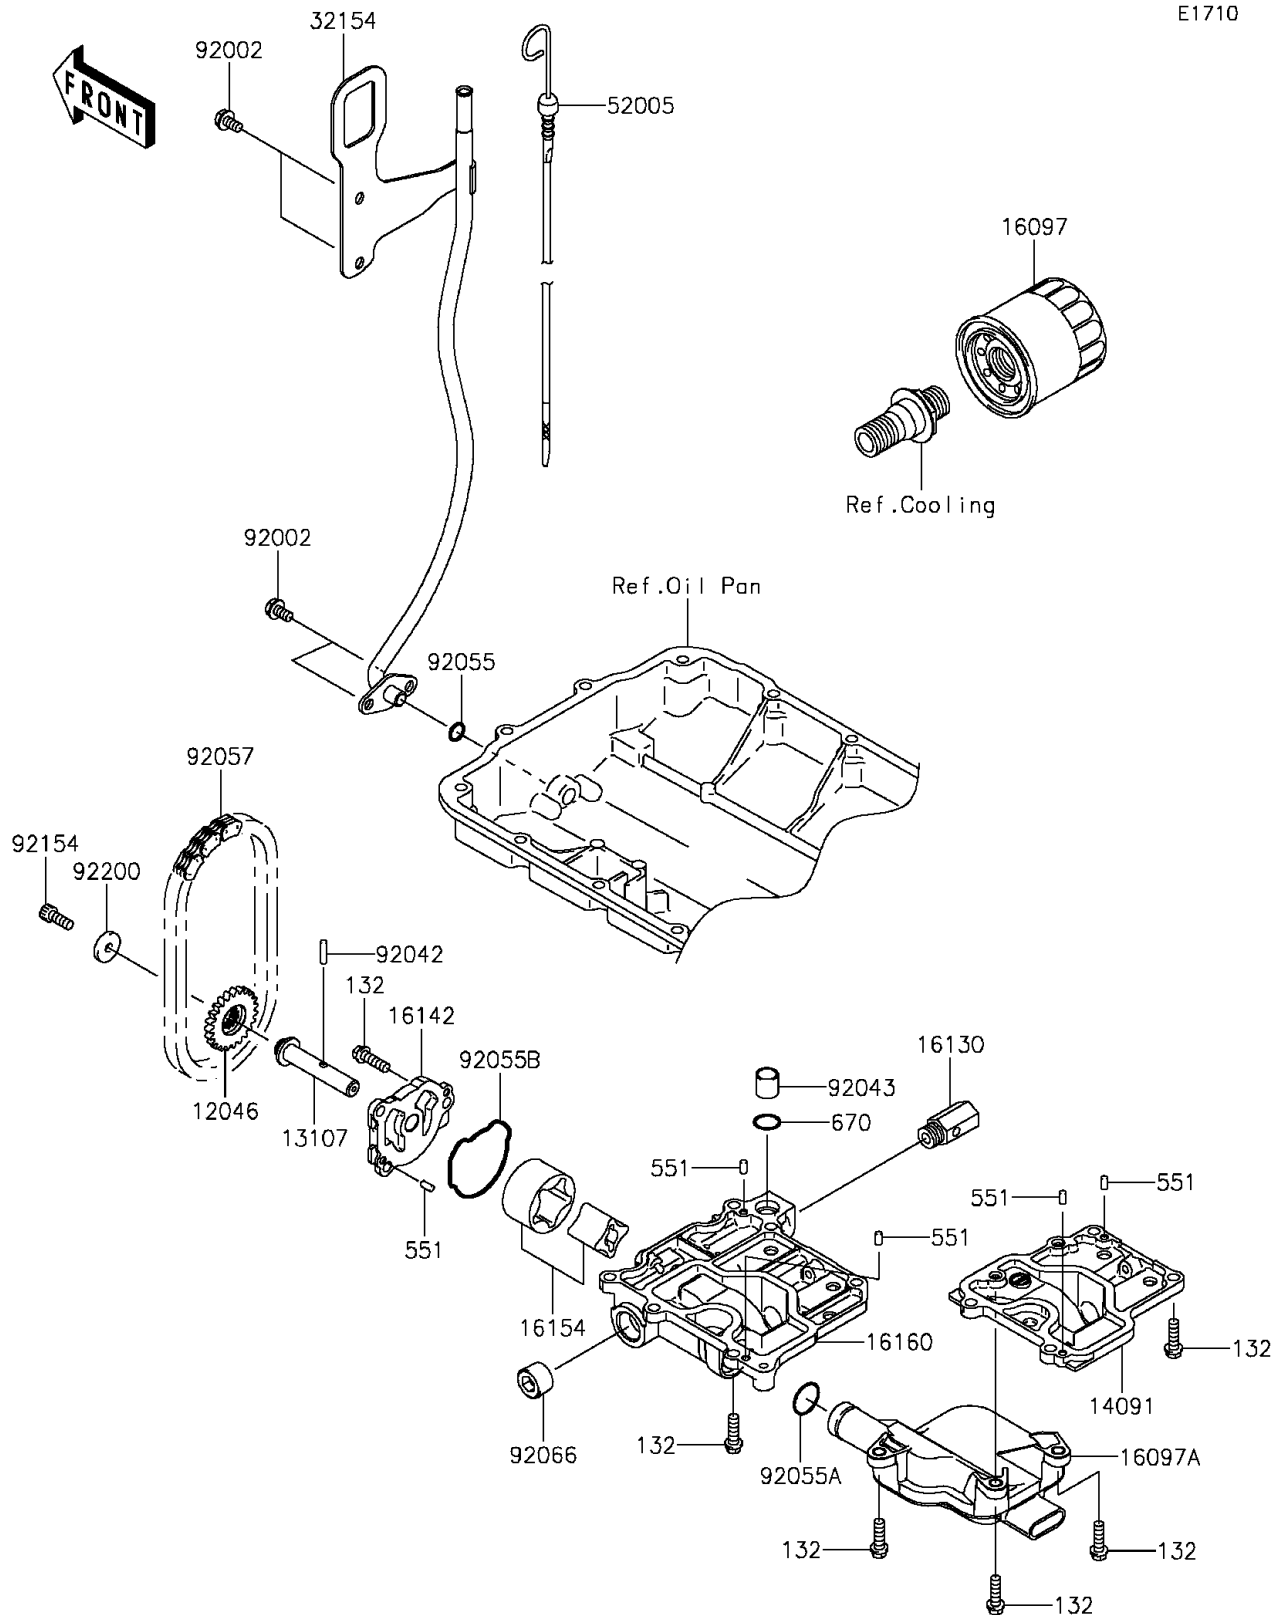

2015 JET SKI® ULTRA® LX

PARTS DIAGRAM

Oil Pump

E1710

2015 JET SKI® ULTRA® LX

PARTS LIST

Oil Pump

ITEM NAME

PART NUMBER

QUANTITY
