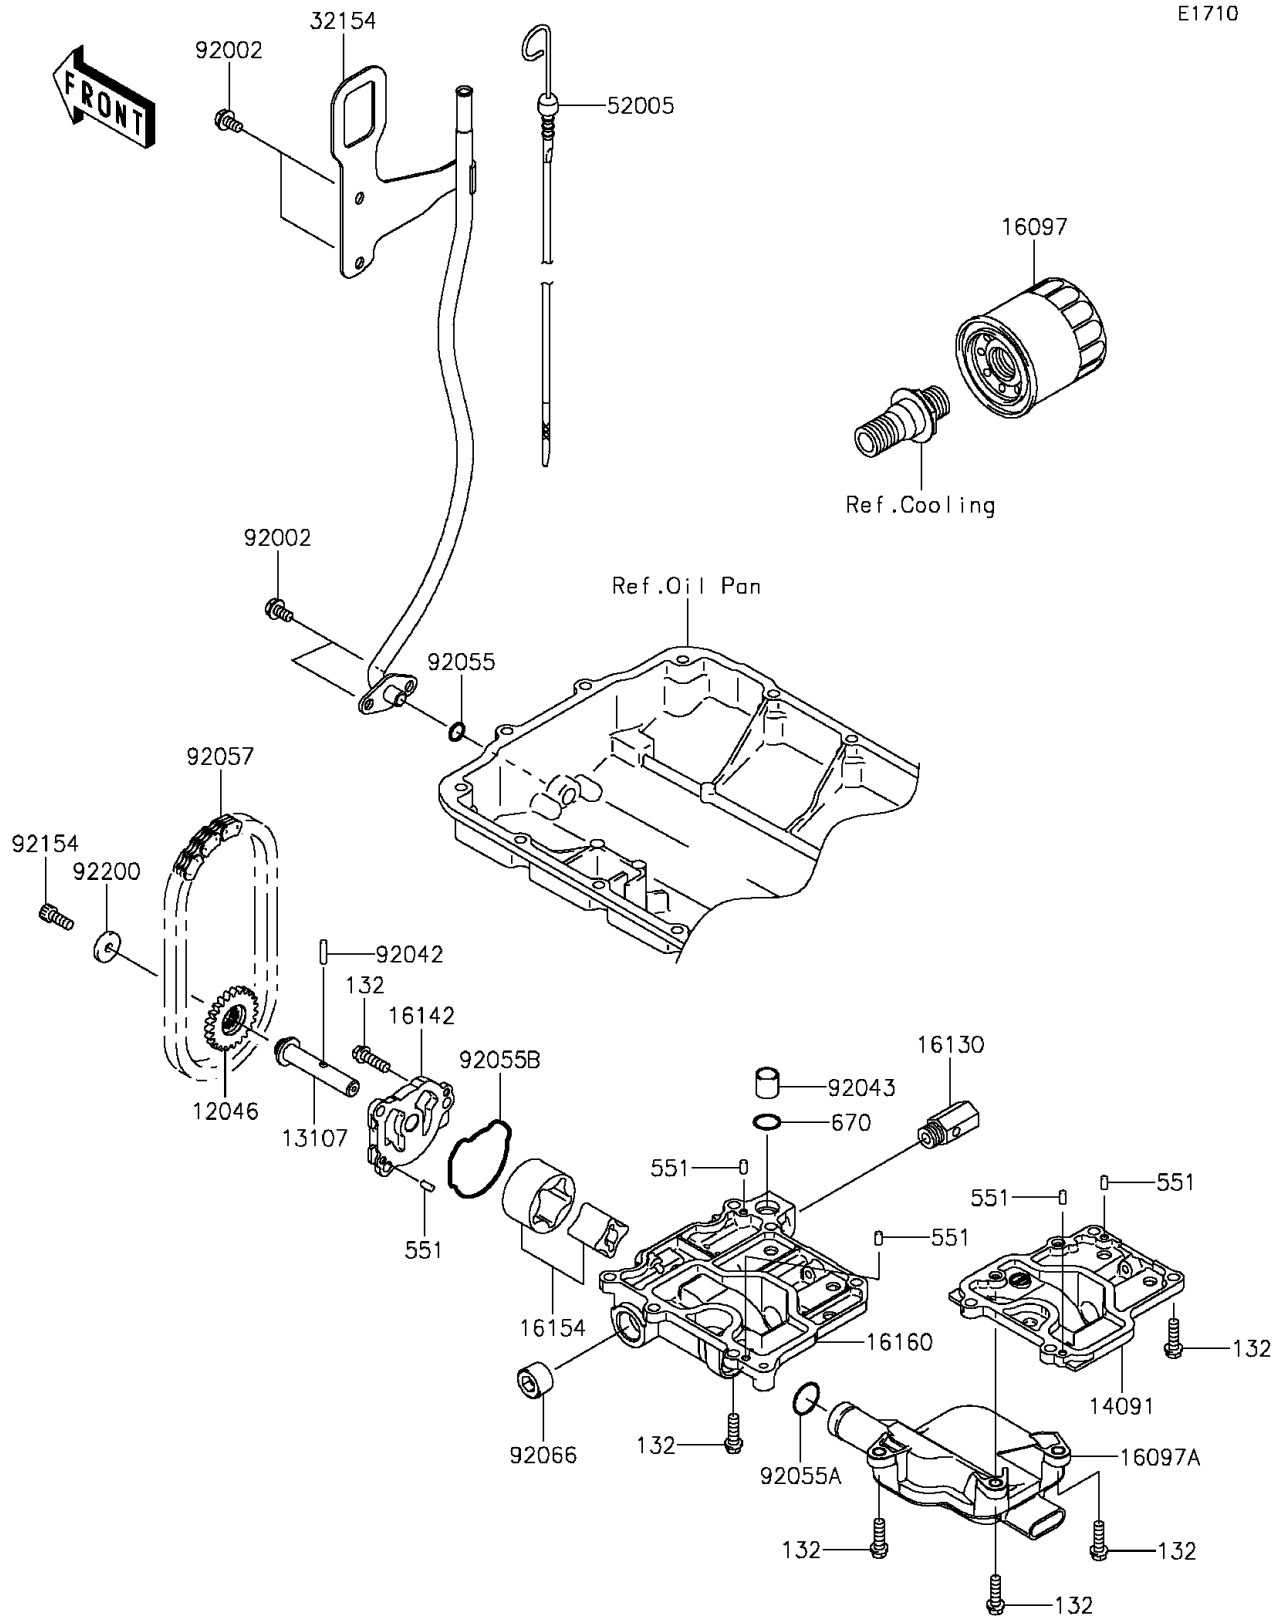

2012 JET SKI® ULTRA® LX

PARTS DIAGRAM

Oil Pump

E1710

2012 JET SKI® ULTRA® LX

PARTS LIST

Oil Pump

ITEM NAME

PART NUMBER

QUANTITY
